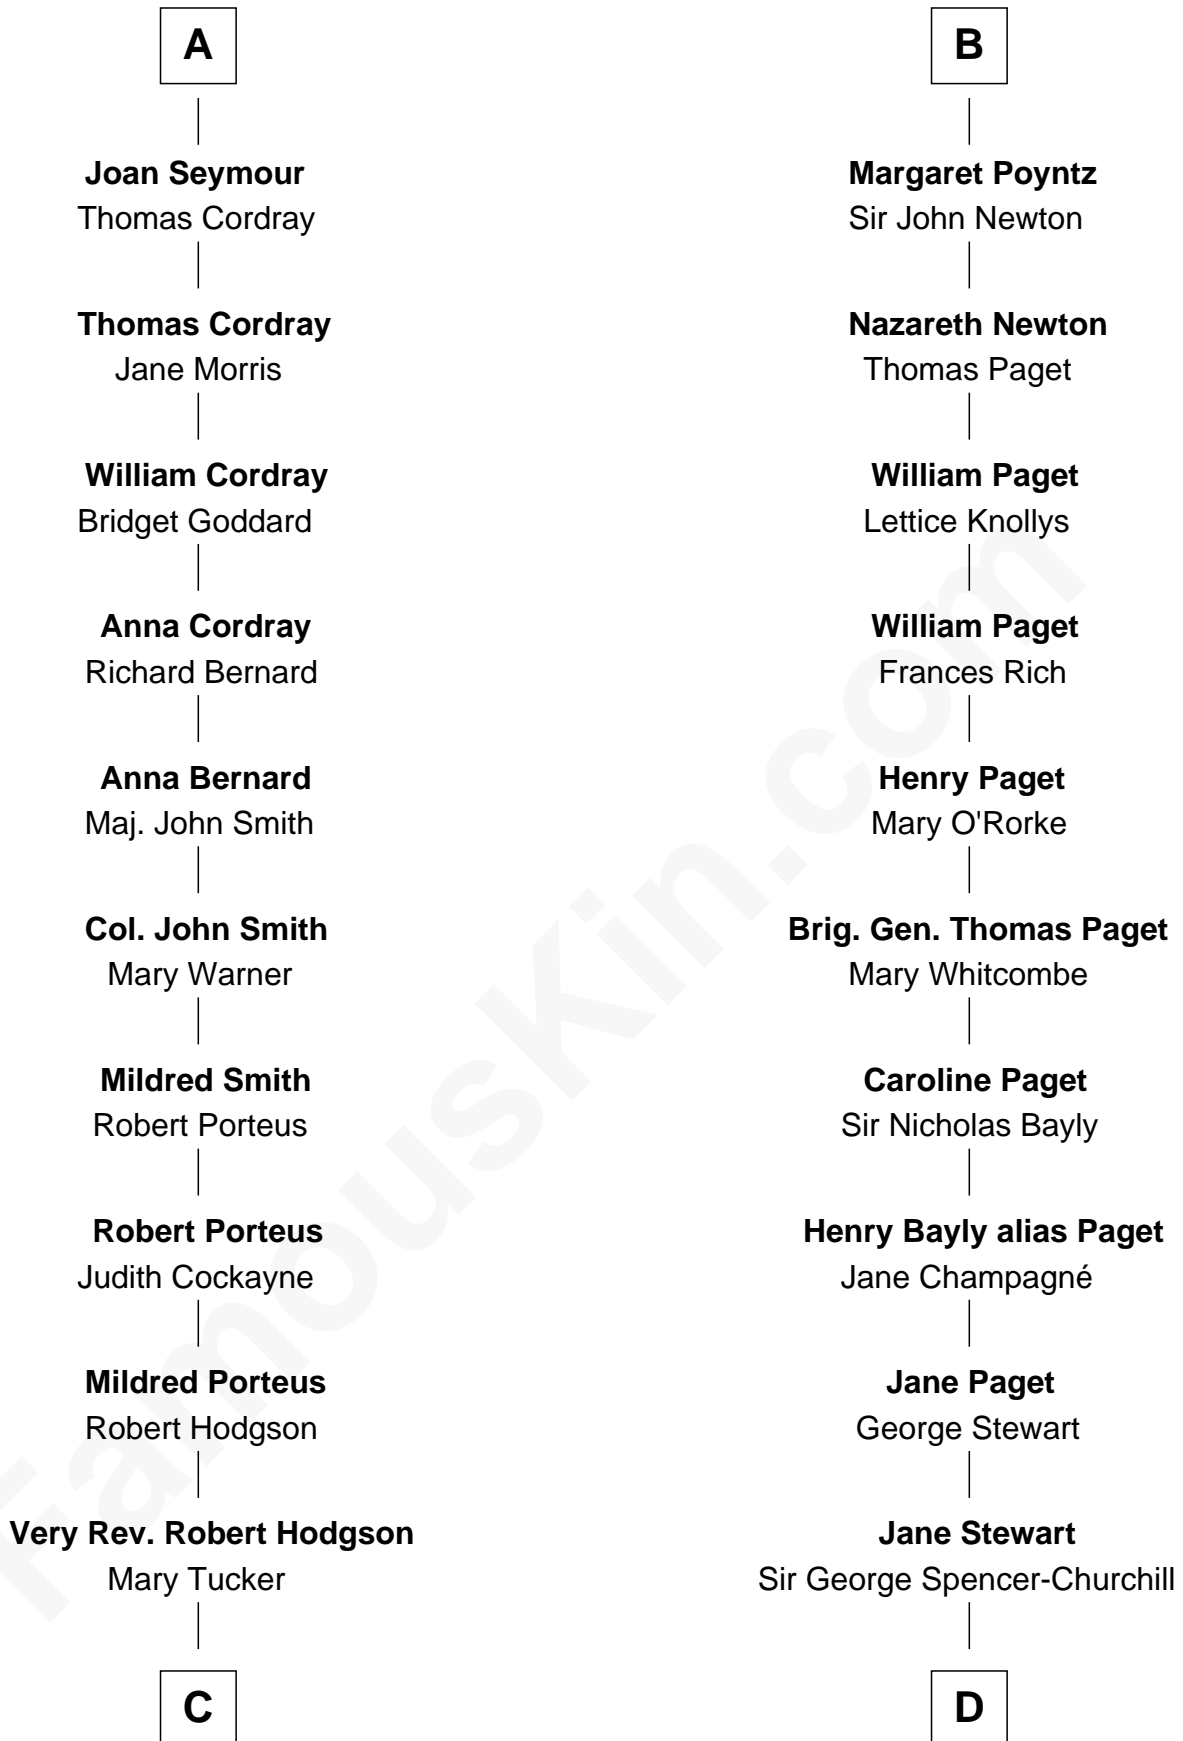

FamousKin.com Relationship Chart of

Queen Elizabeth II

Queen of the United Kingdom

19th cousin 2 times removed of

Sir Winston Churchill

Prime Minister of the United Kingdom

Sir Hugh de Courtenay

Eleanor le Despencer

C

Henrietta Mildred Hodgson

Oswald Smith

Frances Dora Smith

Claude Bowes-Lyon

Claude George Bowes-Lyon

Cecilia Nina Cavendish-Bentinck

Elizabeth Bowes-Lyon

George VI, King of the United Kingdom

Queen Elizabeth II

Queen of the United Kingdom

D

Sir John Winston Spencer-Churchill

Frances Anne Emily Vane

Randolph Henry Spencer-Churchill

Jeanette Jerome