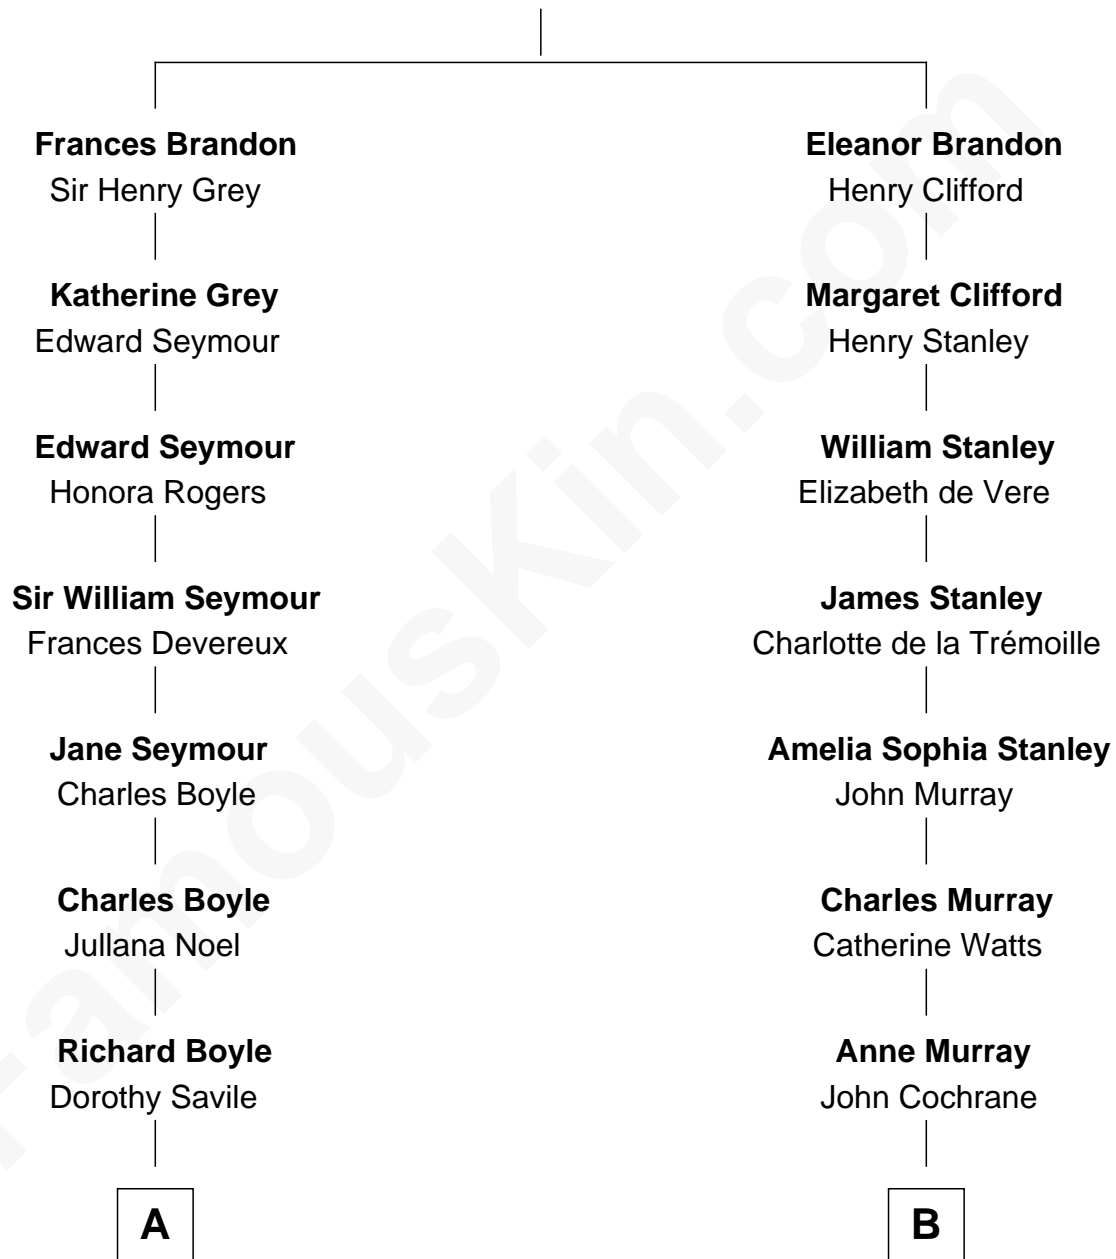

# FamousKin.com Relationship Chart of

**Queen Elizabeth II**

*Queen of the United Kingdom*

13th cousin of

**Sir Winston Churchill**

*Prime Minister of the United Kingdom*

**Sir Charles Brandon**

Mary Tudor

**A**

**Charlotte Elizabeth Boyle**

Sir William Cavendish

**Dorothy Cavendish**

William Henry Bentinck

**Charles Augustus Cavendish-Bentinck**

Anne Wellesley

**Rev. Charles William Cavendish-Bentinck**

Caroline Louisa Burnaby

**Cecilia Nina Cavendish-Bentinck**

Claude George Bowes-Lyon

**Elizabeth Bowes-Lyon**

George VI, King of the United Kingdom

**Queen Elizabeth II**

*Queen of the United Kingdom*

**B**