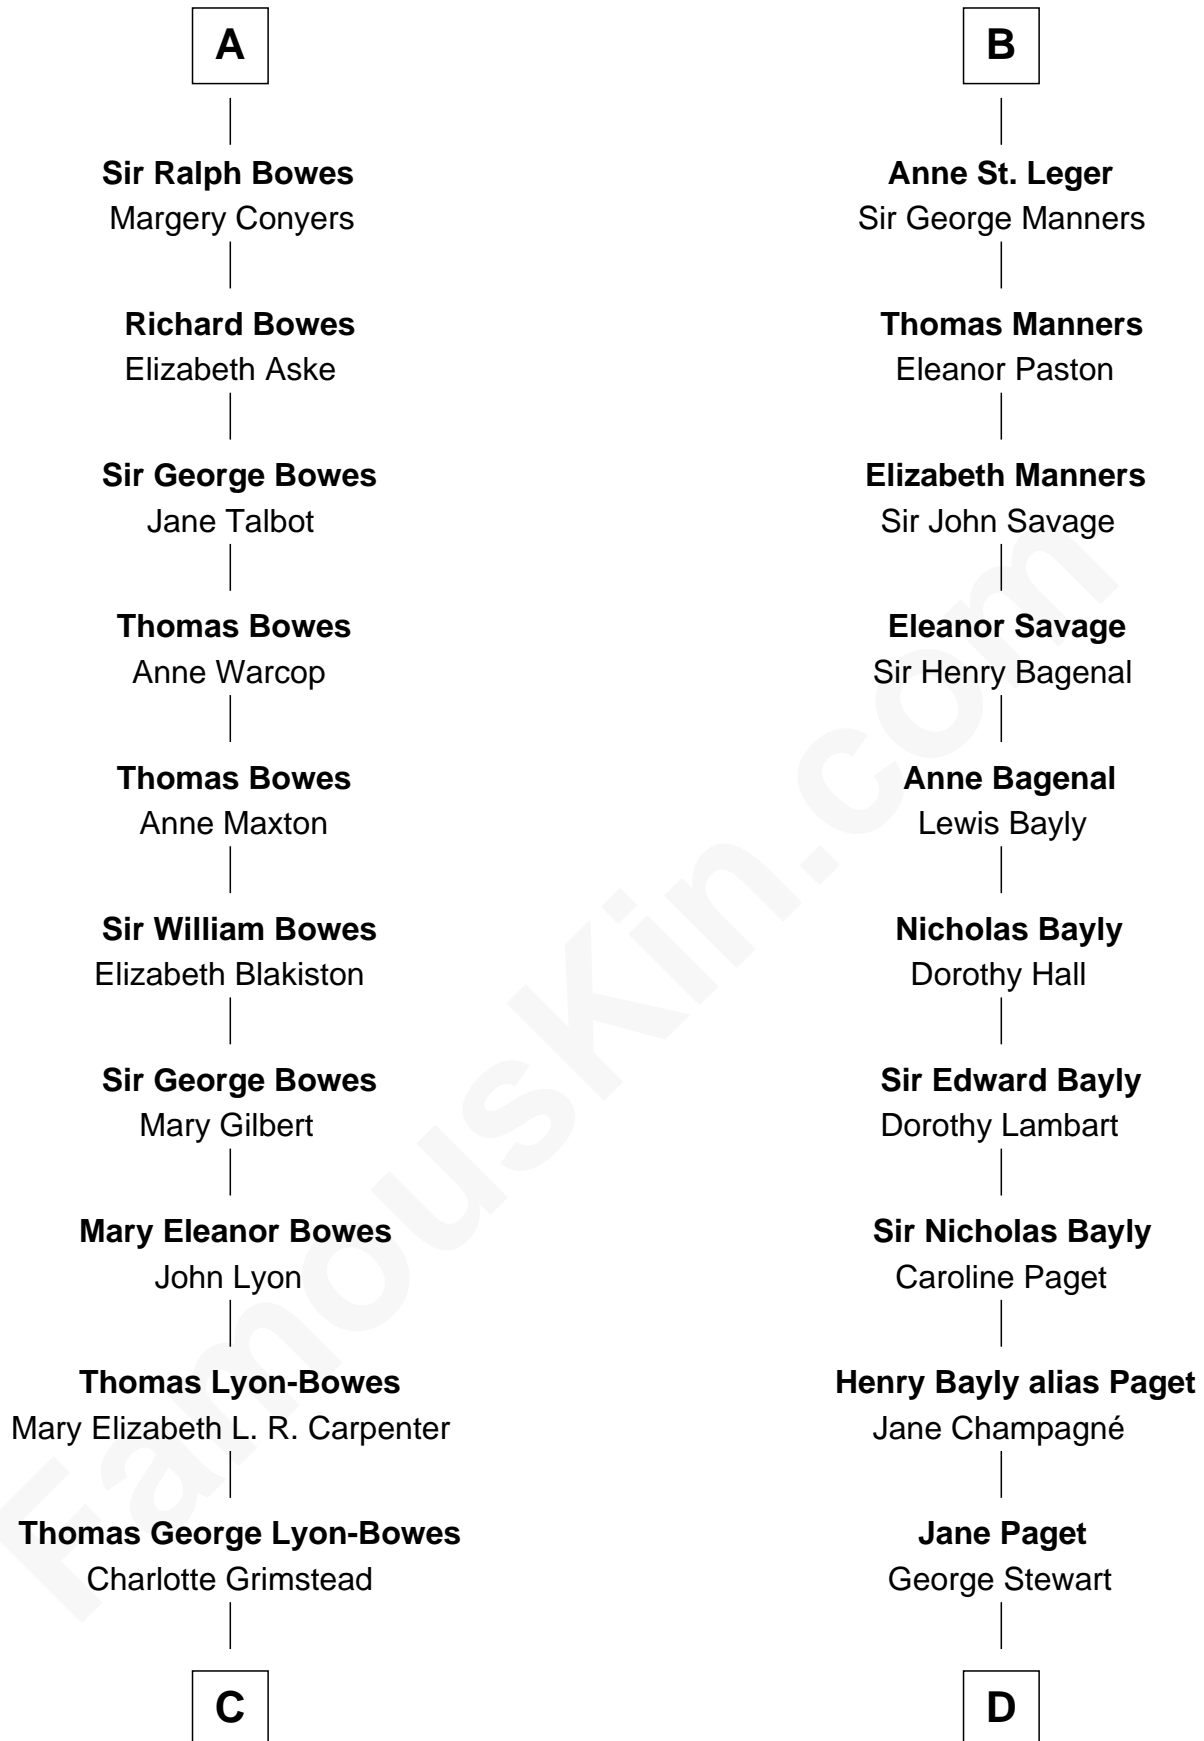

# FamousKin.com Relationship Chart of

**Queen Elizabeth II**

*Queen of the United Kingdom*

20th cousin of

**Sir Winston Churchill**

*Prime Minister of the United Kingdom*

**William Longespee**

Idoine de Camville

**C**

**Claude Bowes-Lyon**

Frances Dora Smith

**Claude George Bowes-Lyon**

Cecilia Nina Cavendish-Bentinck

**Elizabeth Bowes-Lyon**

George VI, King of the United Kingdom

**Queen Elizabeth II**

*Queen of the United Kingdom*

**D**

**Jane Stewart**

Sir George Spencer-Churchill

**Sir John Winston Spencer-Churchill**

Frances Anne Emily Vane

**Randolph Henry Spencer-Churchill**

Jeanette Jerome