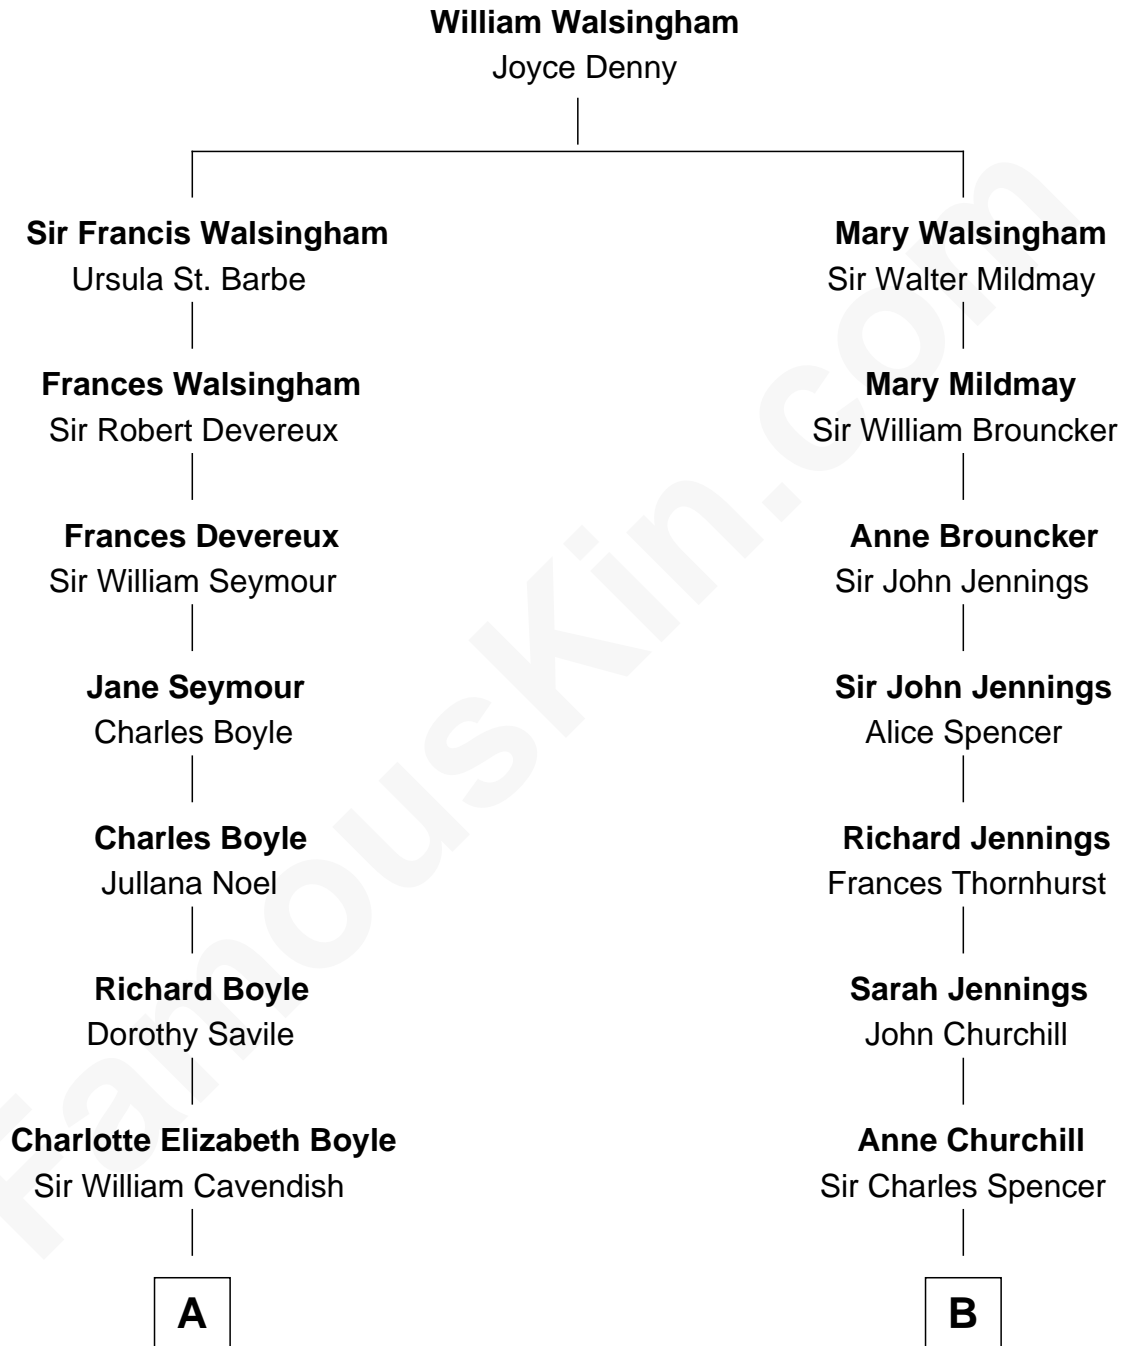

# FamousKin.com Relationship Chart of

**Queen Elizabeth II**

*Queen of the United Kingdom*

12th cousin 1 time removed of

**Sir Winston Churchill**

*Prime Minister of the United Kingdom*

**A**

**Dorothy Cavendish**  
William Henry Bentinck

**Charles Augustus Cavendish-Bentinck**  
Anne Wellesley

**Rev. Charles William Cavendish-Bentinck**  
Caroline Louisa Burnaby

**Cecilia Nina Cavendish-Bentinck**  
Claude George Bowes-Lyon

**Elizabeth Bowes-Lyon**  
George VI, King of the United Kingdom

**Queen Elizabeth II**  
*Queen of the United Kingdom*

**B**

**Sir Charles Spencer**  
Elizabeth Trevor

**Sir George Spencer**  
Caroline Russell

**George Spencer**  
Susan Stewart

**Sir George Spencer-Churchill**  
Jane Stewart