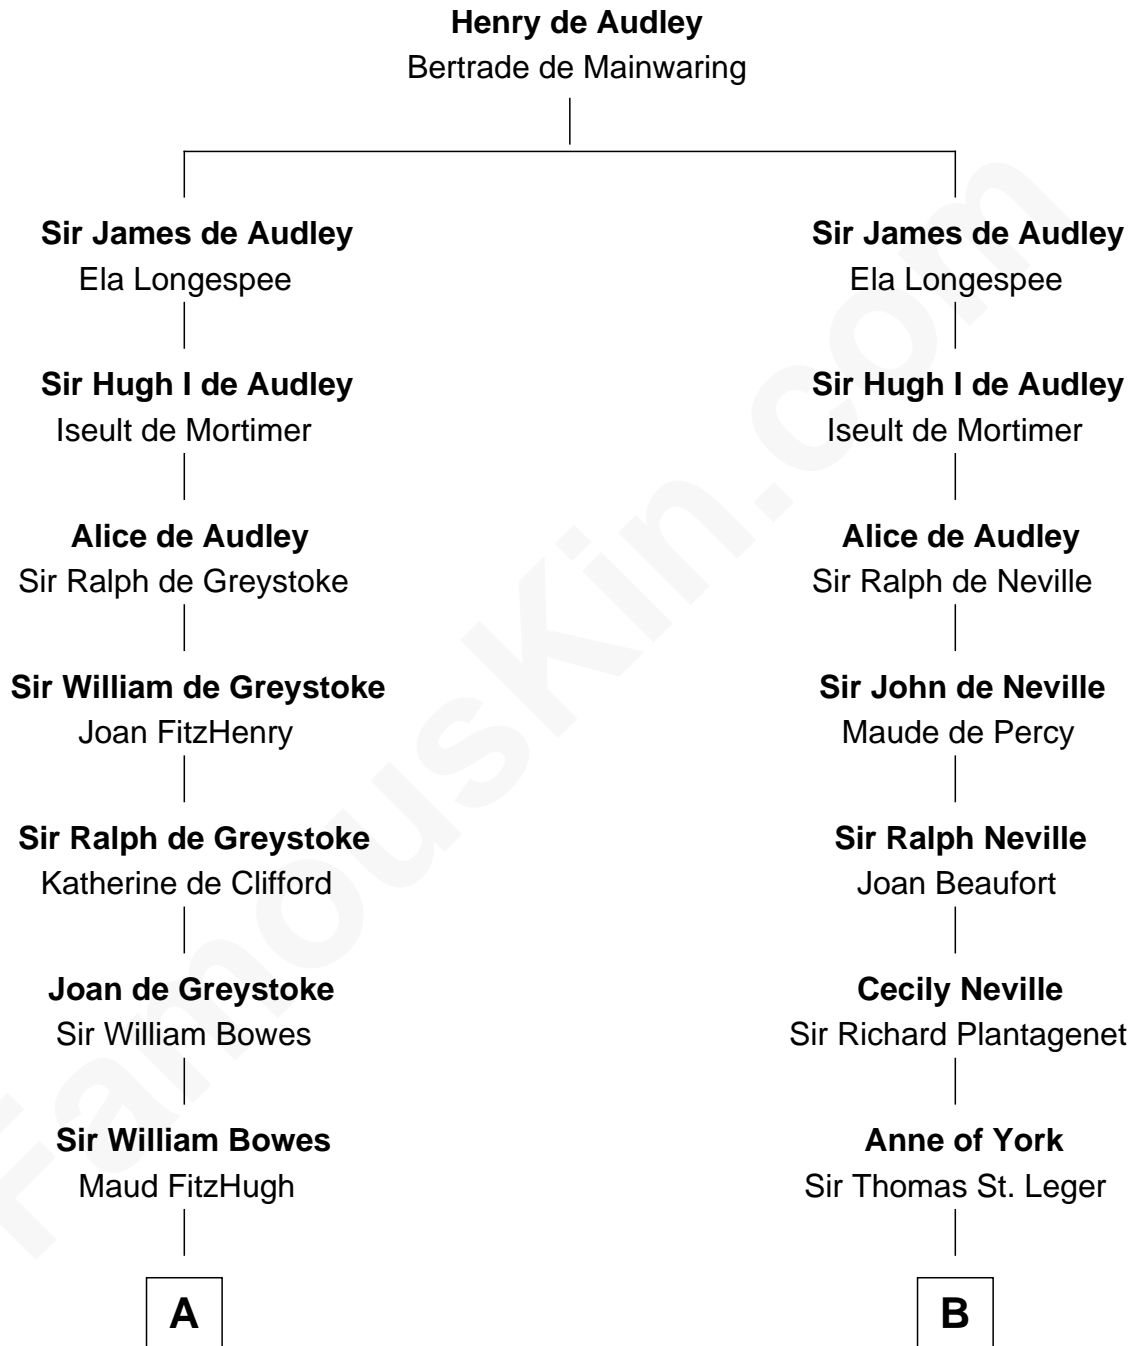

FamousKin.com Relationship Chart of

Queen Elizabeth II

Queen of the United Kingdom

20th cousin of

Sir Winston Churchill

Prime Minister of the United Kingdom

C

Claude Bowes-Lyon

Frances Dora Smith

Claude George Bowes-Lyon
Cecilia Nina Cavendish-Bentinck

Elizabeth Bowes-Lyon
George VI, King of the United Kingdom

Queen Elizabeth II
Queen of the United Kingdom

D

Jane Stewart
Sir George Spencer-Churchill