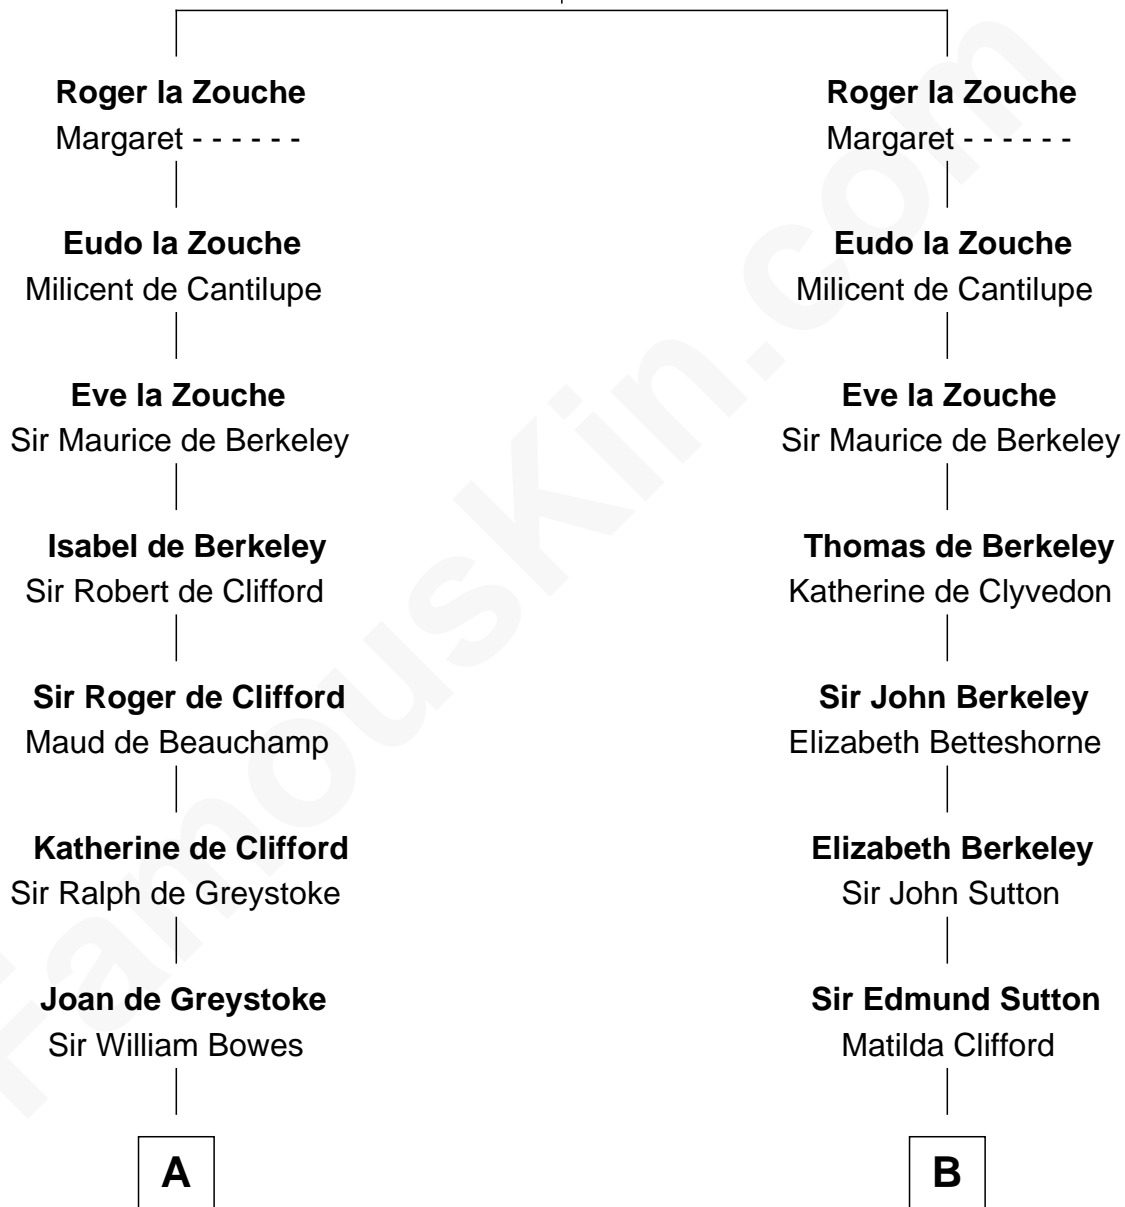

# FamousKin.com Relationship Chart of

**Queen Elizabeth II**

*Queen of the United Kingdom*

20th cousin 1 time removed of

**Sir Winston Churchill**

*Prime Minister of the United Kingdom*

**Alan la Zouche**  
Alice de Belmeis

**C**

**Thomas George Lyon-Bowes**

Charlotte Grimstead

**Claude Bowes-Lyon**

Frances Dora Smith

**Claude George Bowes-Lyon**

Cecilia Nina Cavendish-Bentinck

**Elizabeth Bowes-Lyon**

George VI, King of the United Kingdom

**Queen Elizabeth II**

*Queen of the United Kingdom*

**D**

**Jane Stewart**

Sir George Spencer-Churchill

**Sir John Winston Spencer-Churchill**

Frances Anne Emily Vane