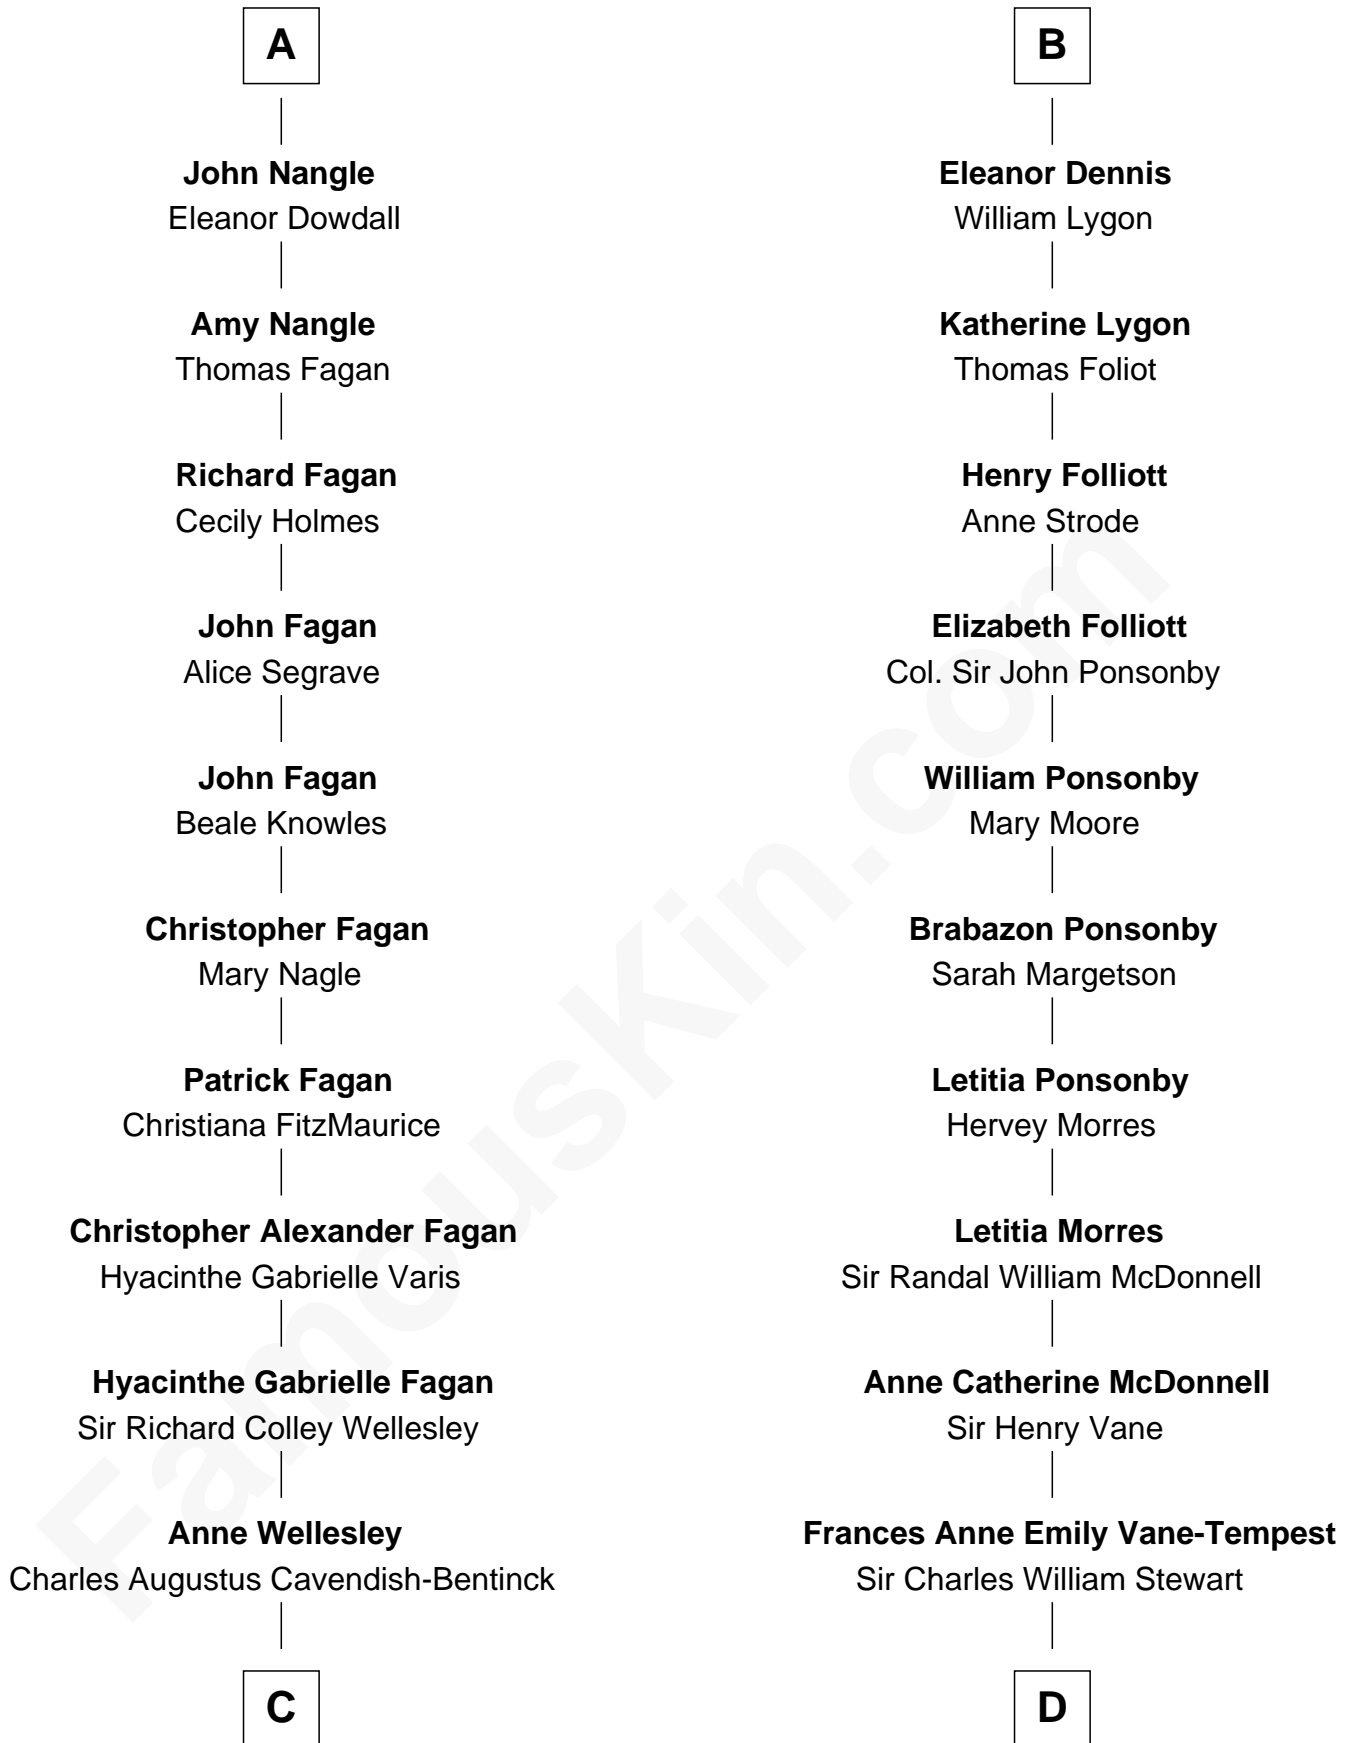

# FamousKin.com Relationship Chart of

**Queen Elizabeth II**

*Queen of the United Kingdom*

19th cousin 1 time removed of

**Sir Winston Churchill**

*Prime Minister of the United Kingdom*

**Sir Roger de Mowbray**

**Sir John de Mowbray**

Aline de Braiose

**John de Mowbray**

Joan of Lancaster

**John de Mowbray**

Elizabeth de Segrave

**Sir Thomas Mowbray**

Elizabeth Fitzalan

**Isabel Mowbray**

Sir James Berkeley

**Maurice Berkeley**

Isabel Mead

**Anne Berkeley**

Sir William Dennis

**B**

**C**

**Rev. Charles William Cavendish-Bentinck**

Caroline Louisa Burnaby

**Cecilia Nina Cavendish-Bentinck**

Claude George Bowes-Lyon

**Elizabeth Bowes-Lyon**

George VI, King of the United Kingdom

**Queen Elizabeth II**