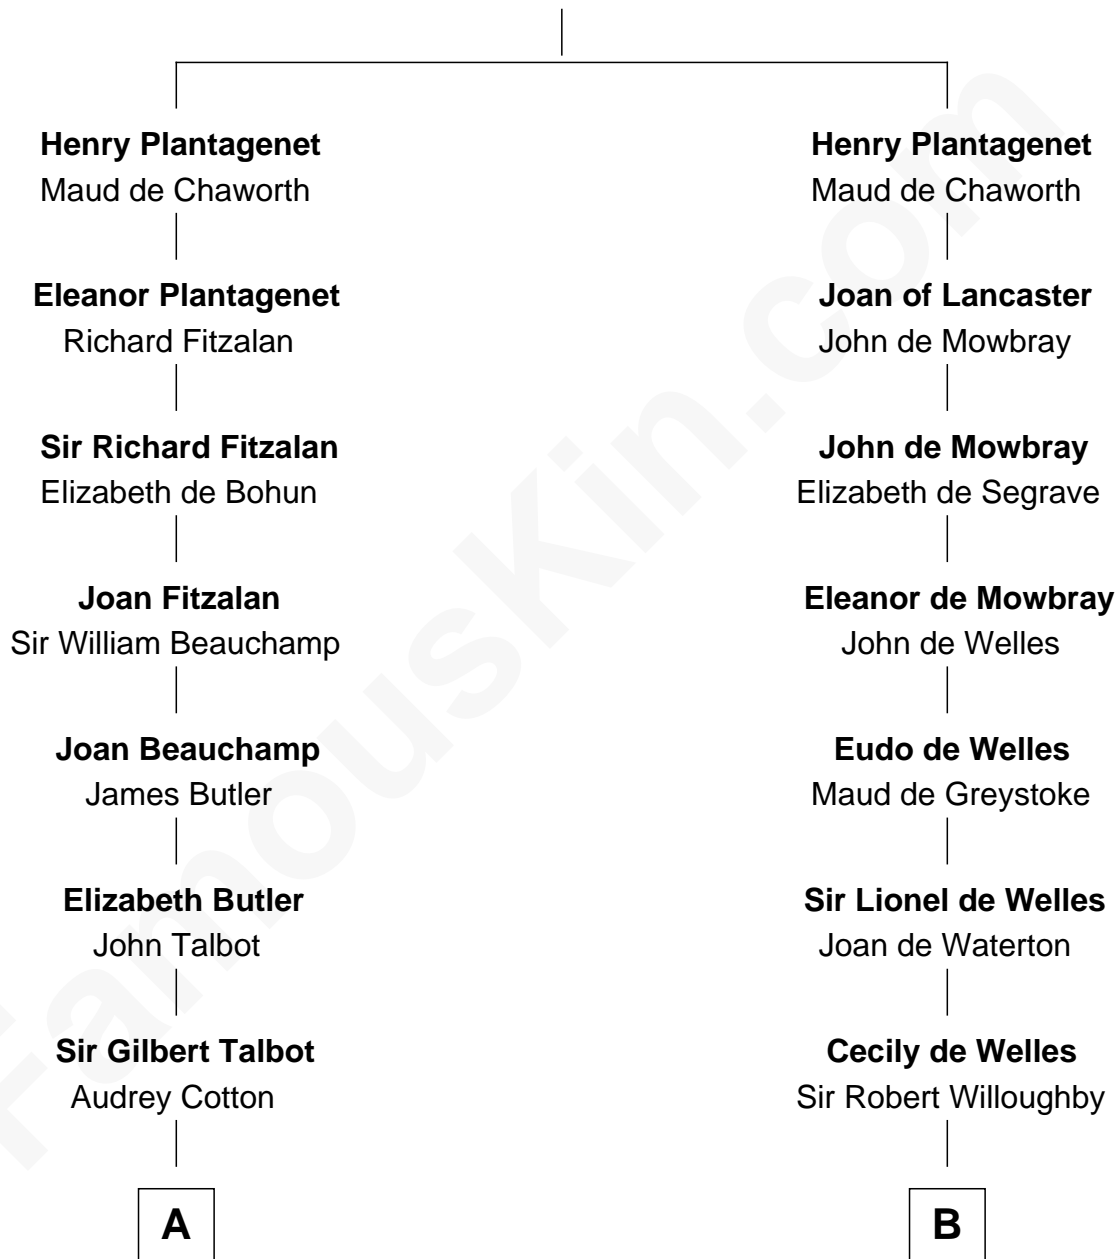

FamousKin.com Relationship Chart of

Queen Elizabeth II

Queen of the United Kingdom

20th cousin of

William Howard Taft

27th U.S. President

Edmund Plantagenet

Blanche of Artois

Elizabeth II photo by [Eric Draper](#)