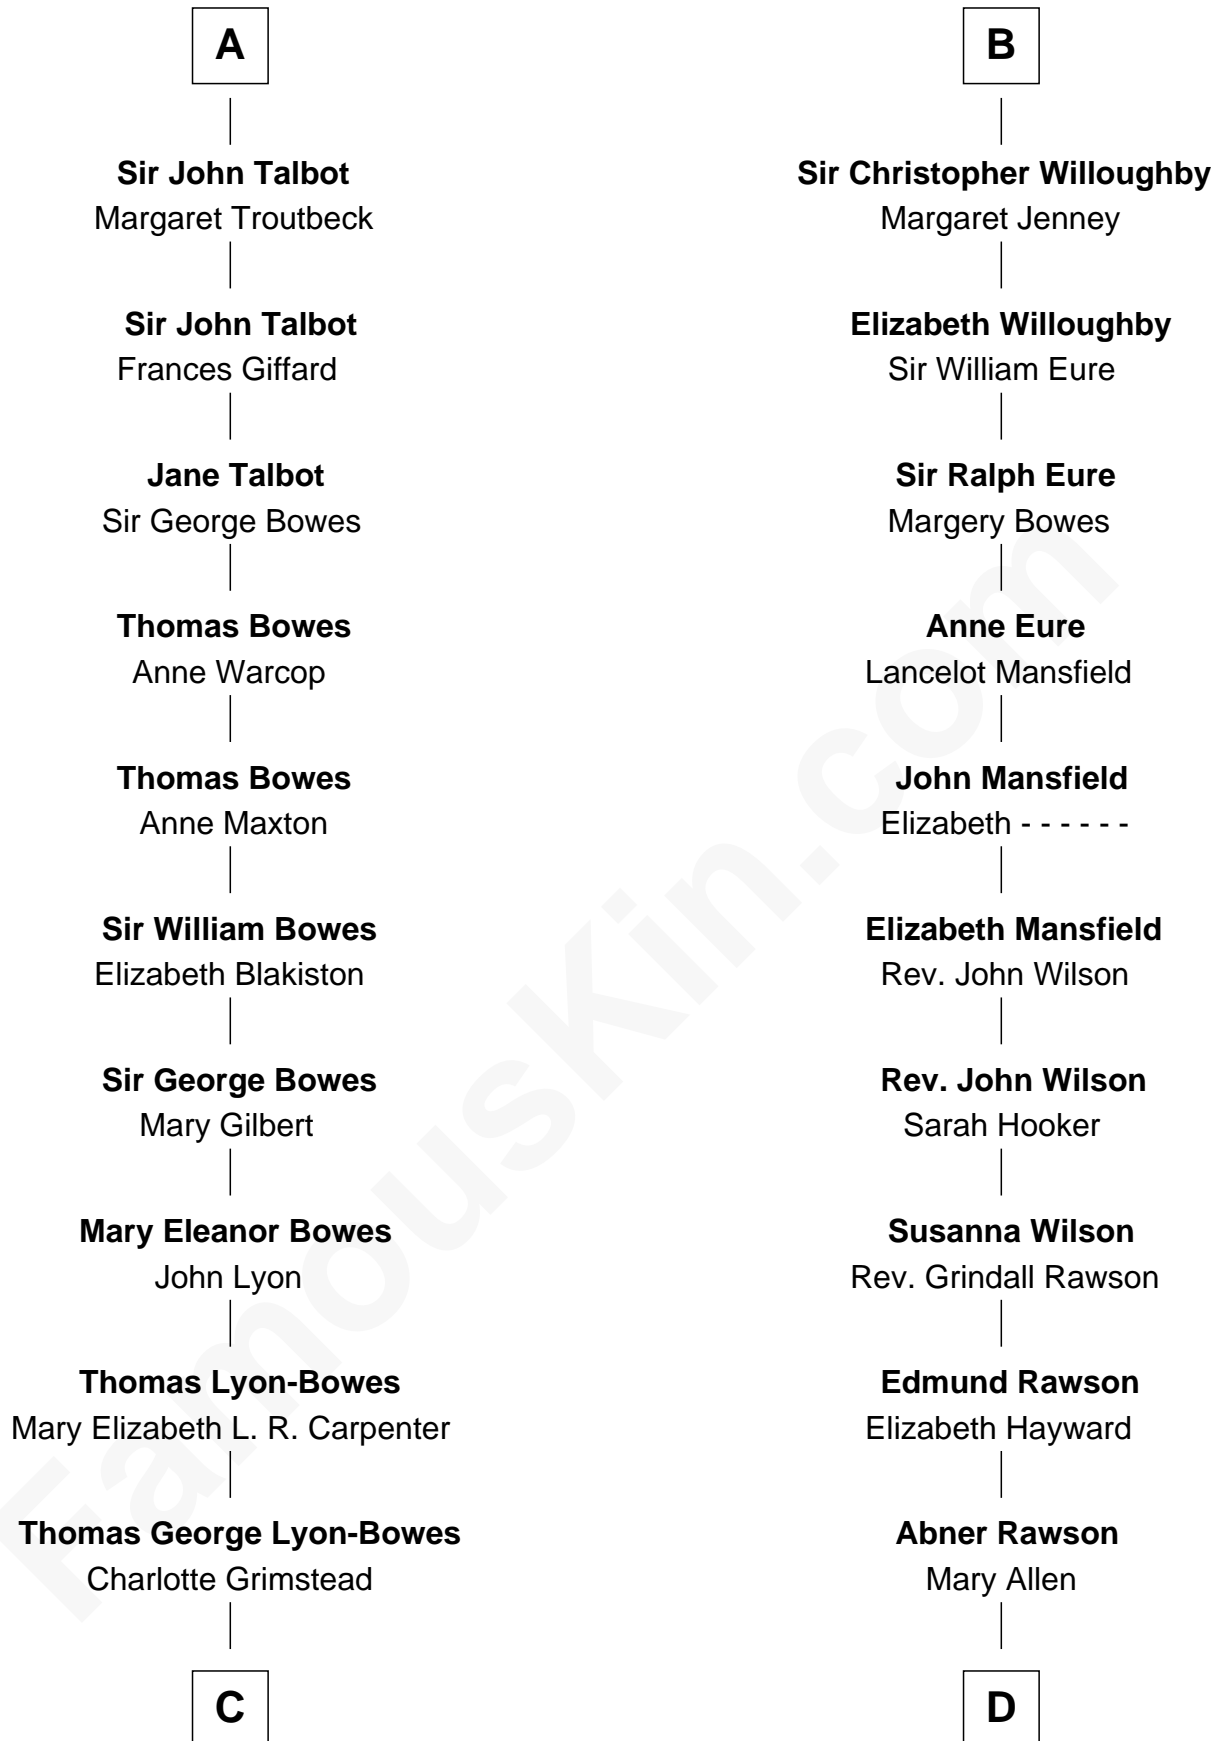

FamousKin.com Relationship Chart of

Queen Elizabeth II

Queen of the United Kingdom

20th cousin of

William Howard Taft

27th U.S. President

Edmund Plantagenet

Blanche of Artois

Elizabeth II photo by [Eric Draper](#)