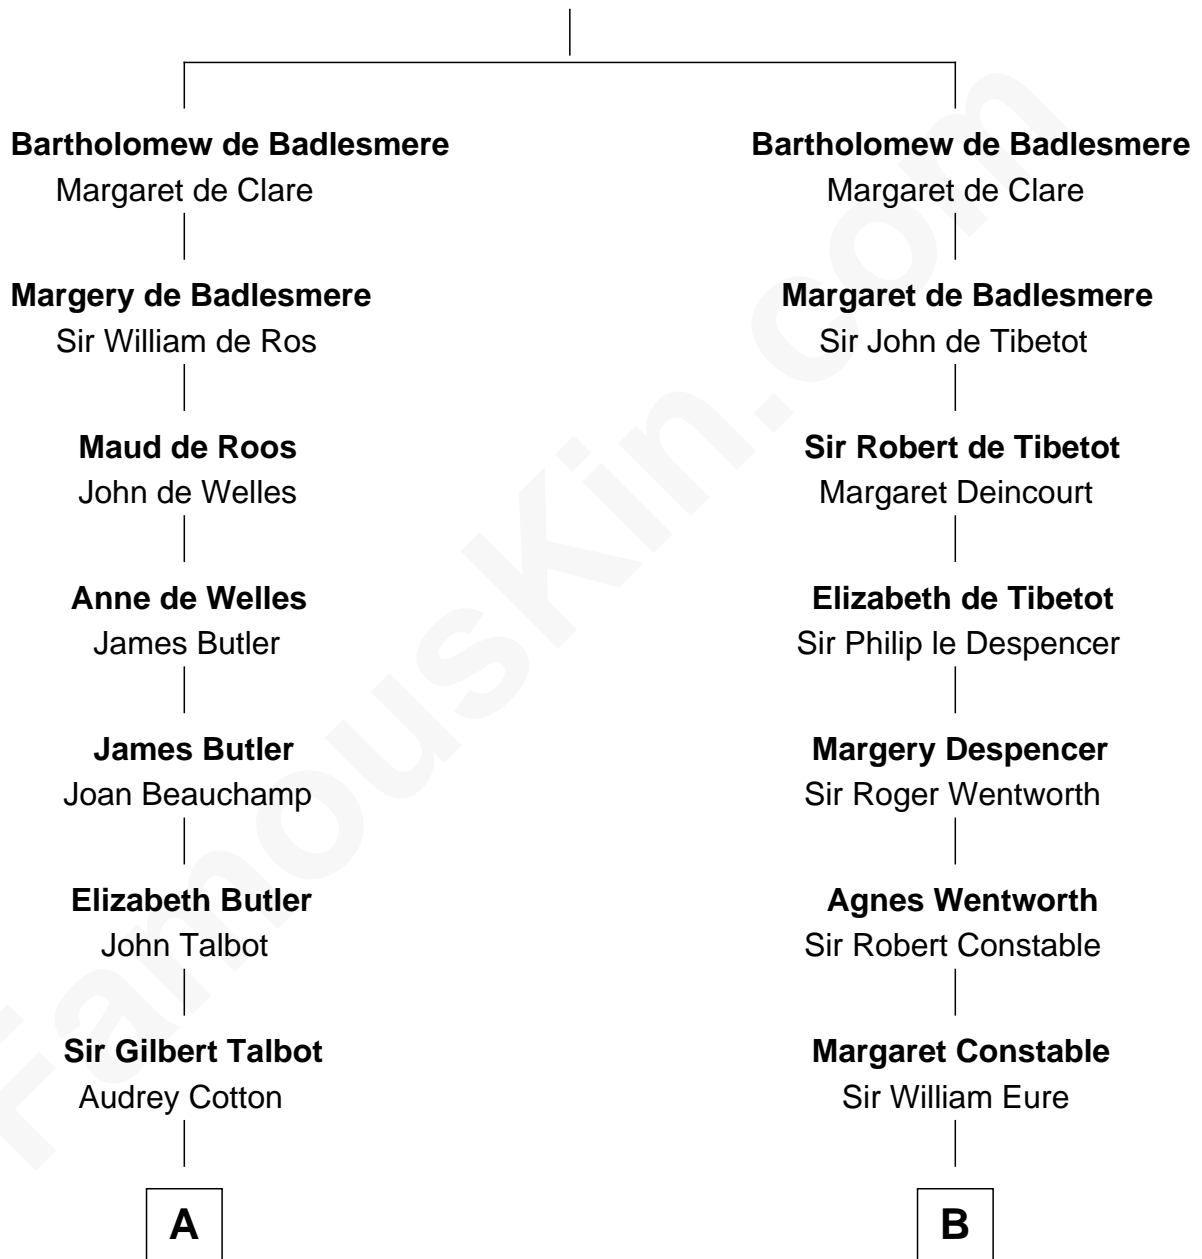

FamousKin.com Relationship Chart of

Queen Elizabeth II

Queen of the United Kingdom

20th cousin of

William Howard Taft

27th U.S. President

Gunselm de Badlesmere

C

Claude Bowes-Lyon

Frances Dora Smith

Claude George Bowes-Lyon

Cecilia Nina Cavendish-Bentinck

Elizabeth Bowes-Lyon

George VI, King of the United Kingdom

Queen Elizabeth II

Queen of the United Kingdom

D

Rhoda Rawson

Aaron Taft

Peter Rawson Taft

Sylvia Howard

Alphonso Taft

Louisa Maria Torrey

William Howard Taft

27th U.S. President