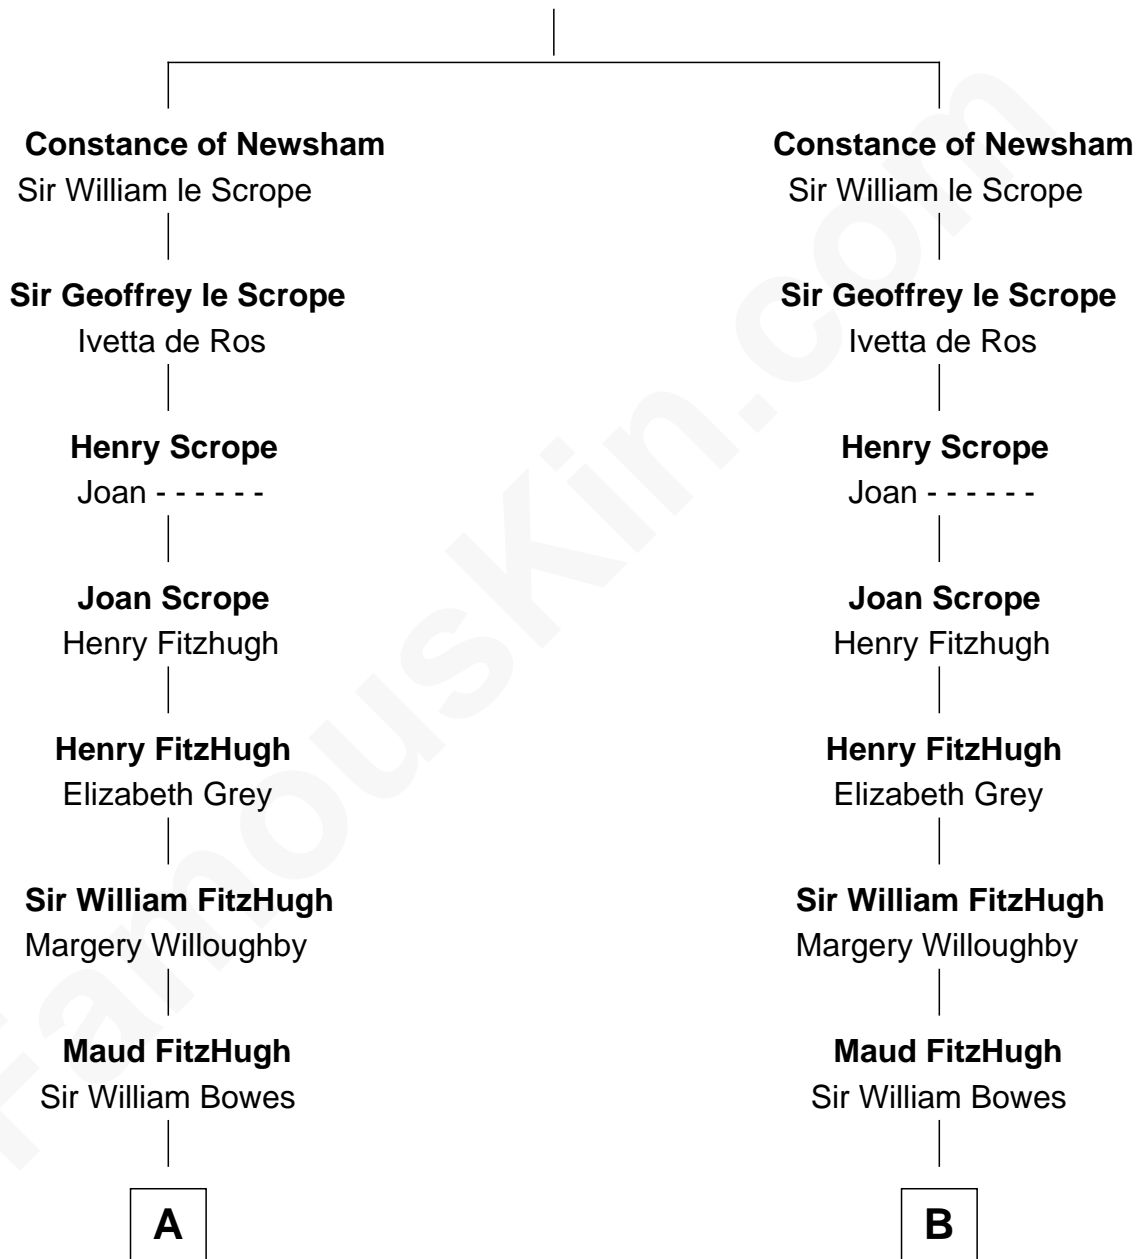

# FamousKin.com Relationship Chart of

**Queen Elizabeth II**

*Queen of the United Kingdom*

20th cousin of

**William Howard Taft**

*27th U.S. President*

**Thomas of Newsham**

**C**

**Claude Bowes-Lyon**

Frances Dora Smith

**Claude George Bowes-Lyon**

Cecilia Nina Cavendish-Bentinck

**Elizabeth Bowes-Lyon**

George VI, King of the United Kingdom

**Queen Elizabeth II**

*Queen of the United Kingdom*

**D**

**Rhoda Rawson**

Aaron Taft

**Peter Rawson Taft**

Sylvia Howard

**Alphonso Taft**

Louisa Maria Torrey

**William Howard Taft**

*27th U.S. President*