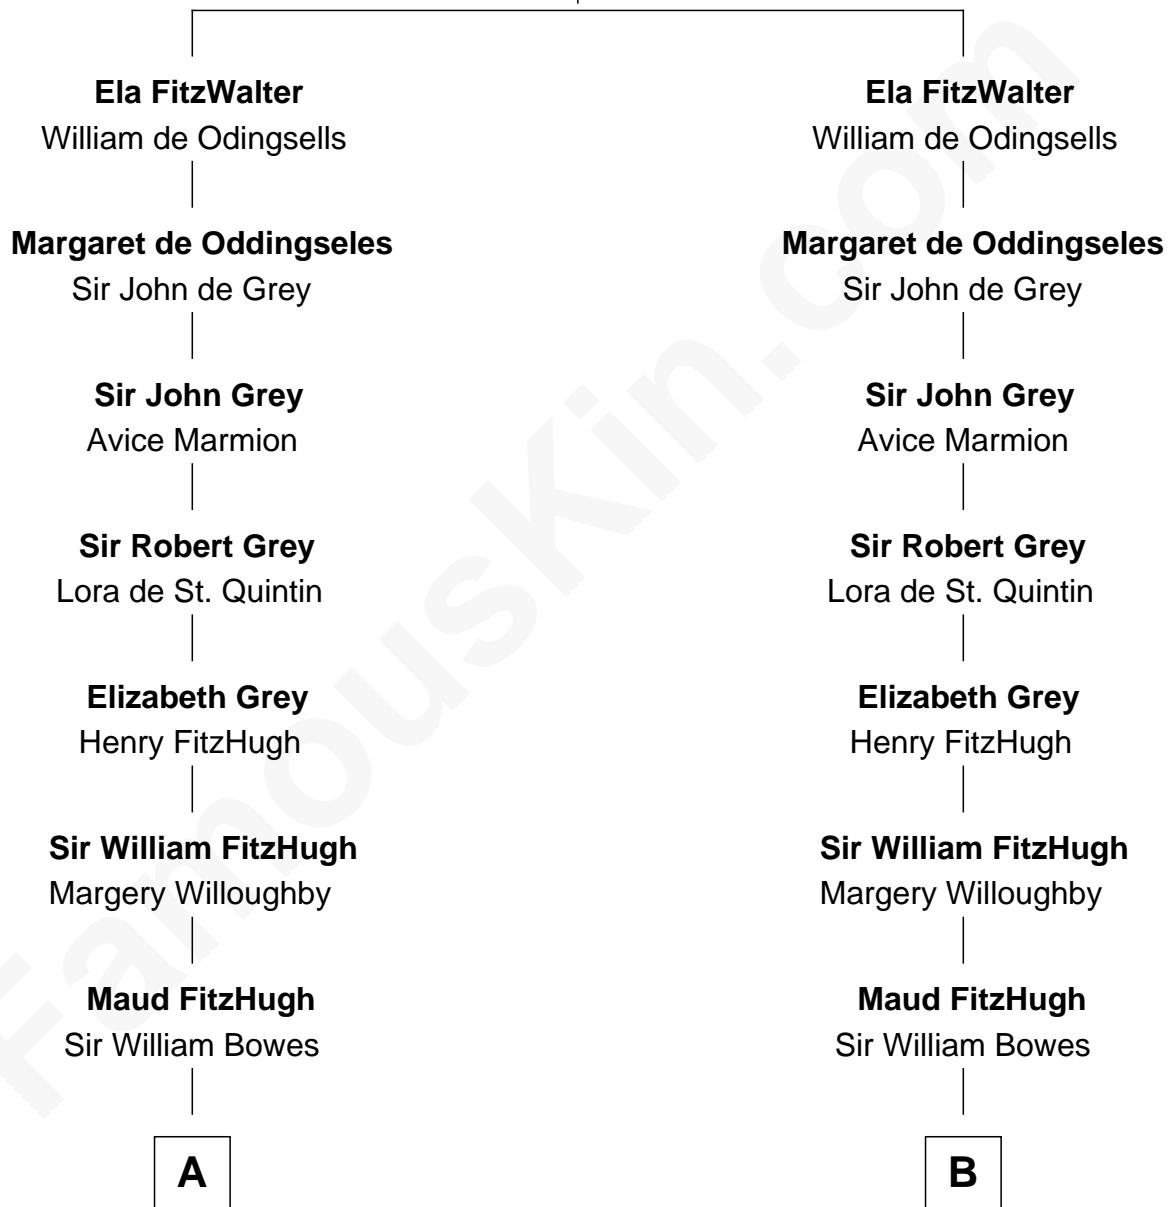

FamousKin.com Relationship Chart of

Queen Elizabeth II

Queen of the United Kingdom

20th cousin of

William Howard Taft

27th U.S. President

Sir Walter FitzRobert

Ida Longespee

C

Claude Bowes-Lyon
Frances Dora Smith

Claude George Bowes-Lyon
Cecilia Nina Cavendish-Bentinck

Elizabeth Bowes-Lyon
George VI, King of the United Kingdom

Queen Elizabeth II
Queen of the United Kingdom

D

Rhoda Rawson
Aaron Taft

Peter Rawson Taft
Sylvia Howard

Alphonso Taft
Louisa Maria Torrey

William Howard Taft
27th U.S. President