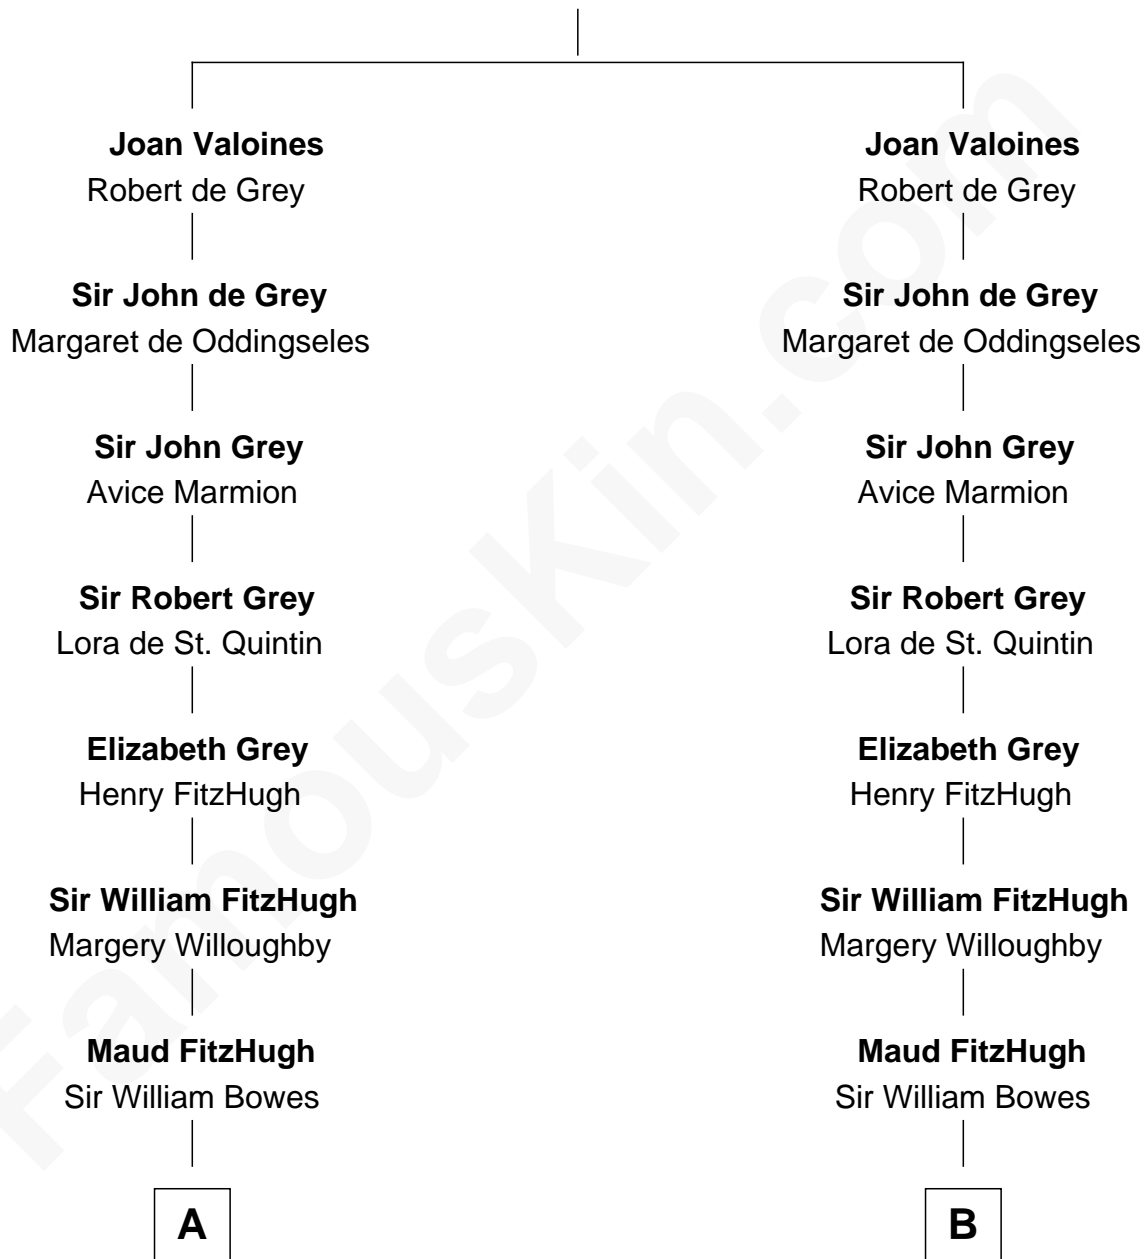

FamousKin.com Relationship Chart of

Queen Elizabeth II

Queen of the United Kingdom

20th cousin of

William Howard Taft

27th U.S. President

Thomas de Valoines

C

Claude Bowes-Lyon

Frances Dora Smith

Claude George Bowes-Lyon

Cecilia Nina Cavendish-Bentinck

Elizabeth Bowes-Lyon

George VI, King of the United Kingdom

Queen Elizabeth II

Queen of the United Kingdom

27th U.S. President