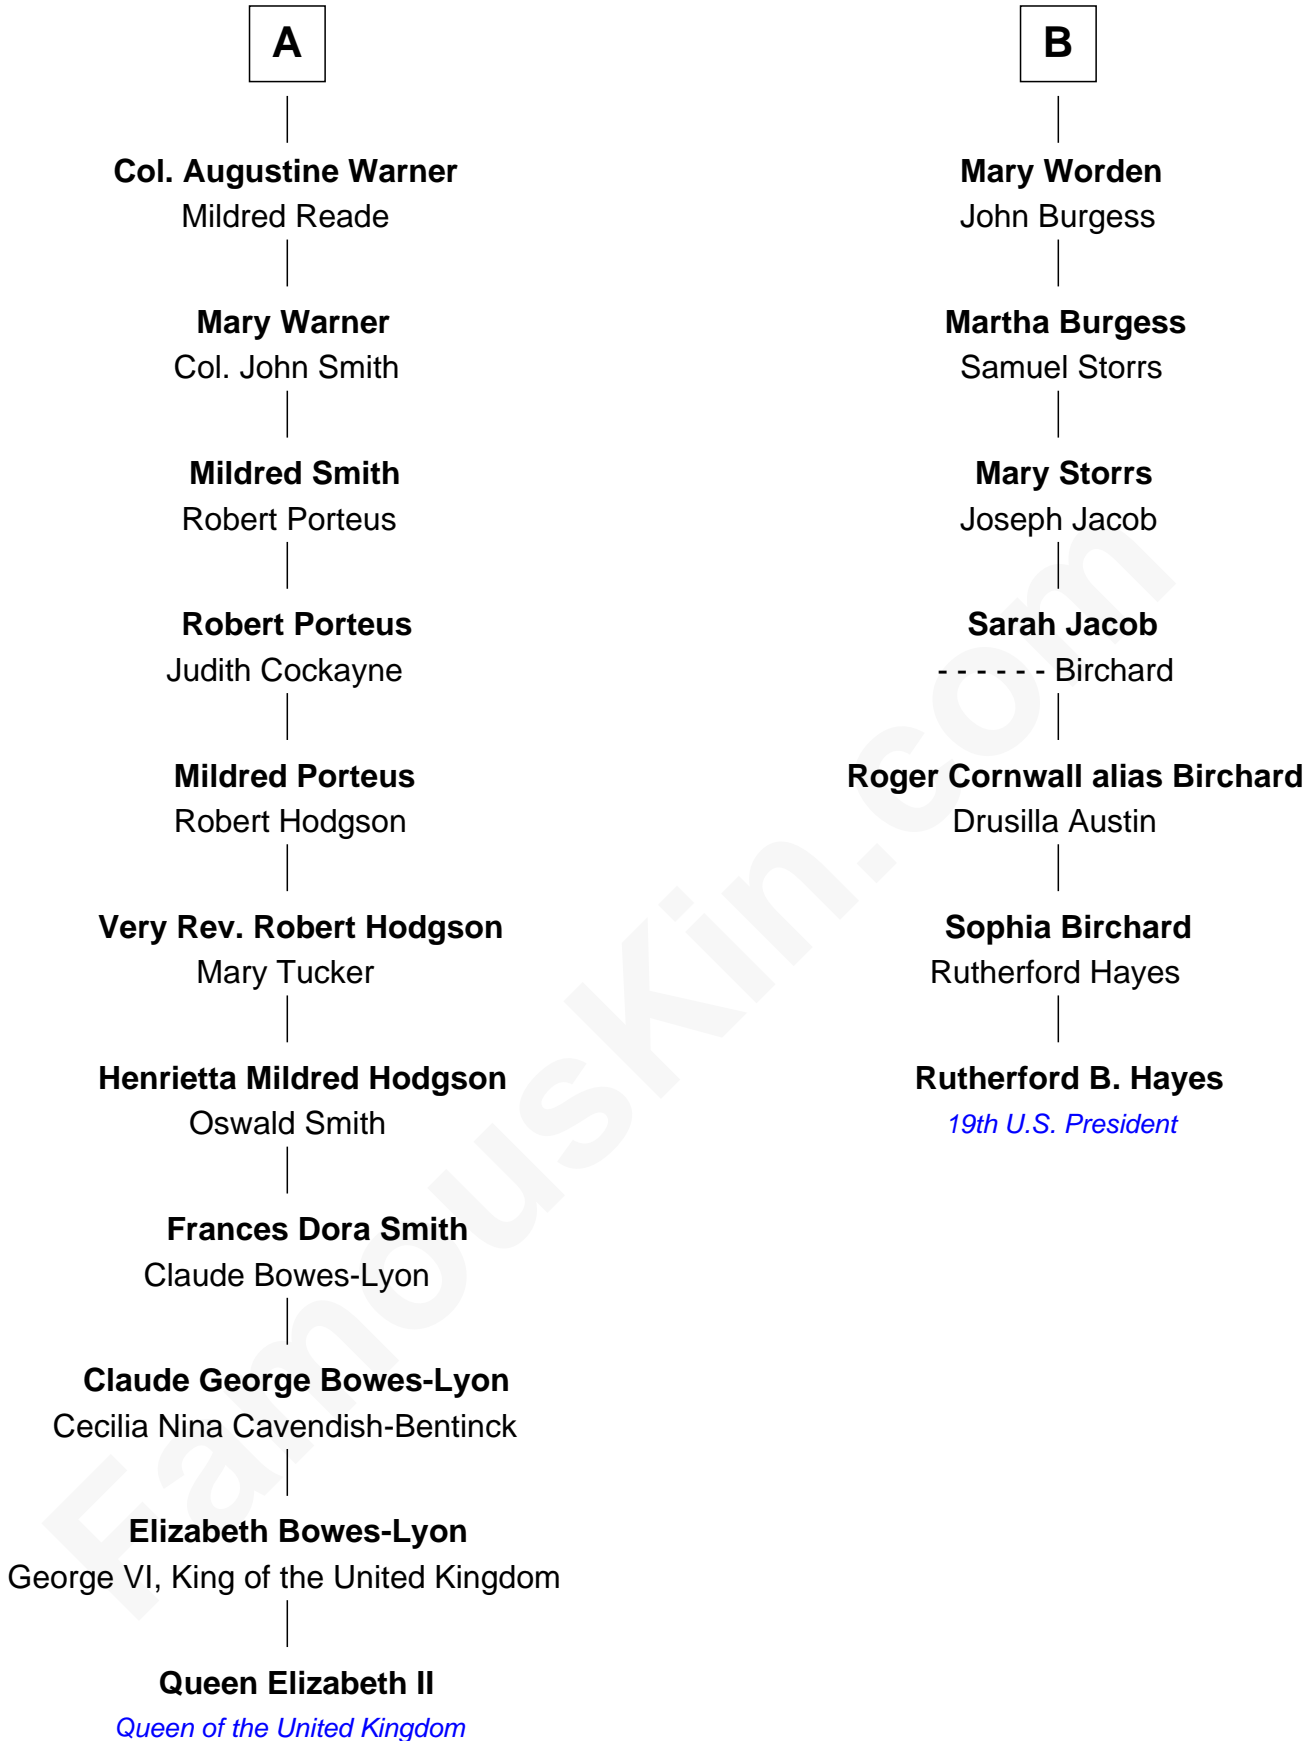

FamousKin.com Relationship Chart of

Queen Elizabeth II

Queen of the United Kingdom

13th cousin 4 times removed of

Rutherford B. Hayes

19th U.S. President

Richard Sherburne

Alice Hamerton

Elizabeth II photo by [Eric Draper](#)