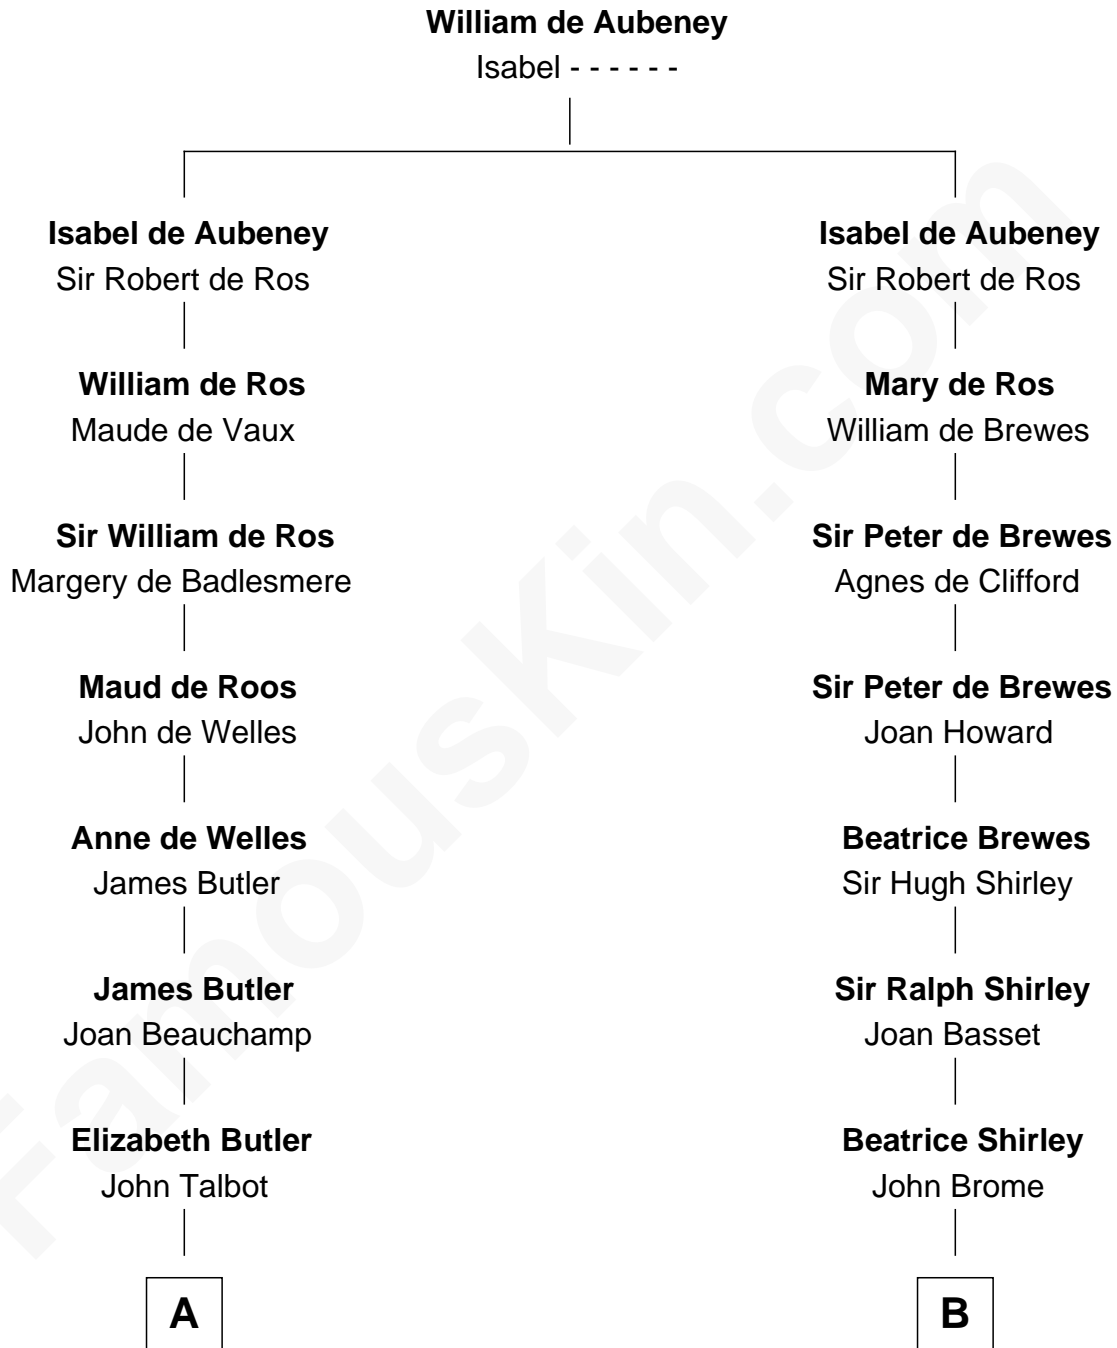

FamousKin.com Relationship Chart of

Queen Elizabeth II

Queen of the United Kingdom

20th cousin 1 time removed of

Rutherford B. Hayes

19th U.S. President

C

Thomas George Lyon-Bowes

Charlotte Grimstead

Claude Bowes-Lyon

Frances Dora Smith

Claude George Bowes-Lyon

Cecilia Nina Cavendish-Bentinck

Elizabeth Bowes-Lyon

George VI, King of the United Kingdom

Queen Elizabeth II

Queen of the United Kingdom

D

Abigail Chandler

Israel Smith

Chloe Smith

Rutherford Hayes

Rutherford Hayes

Sophia Birchard