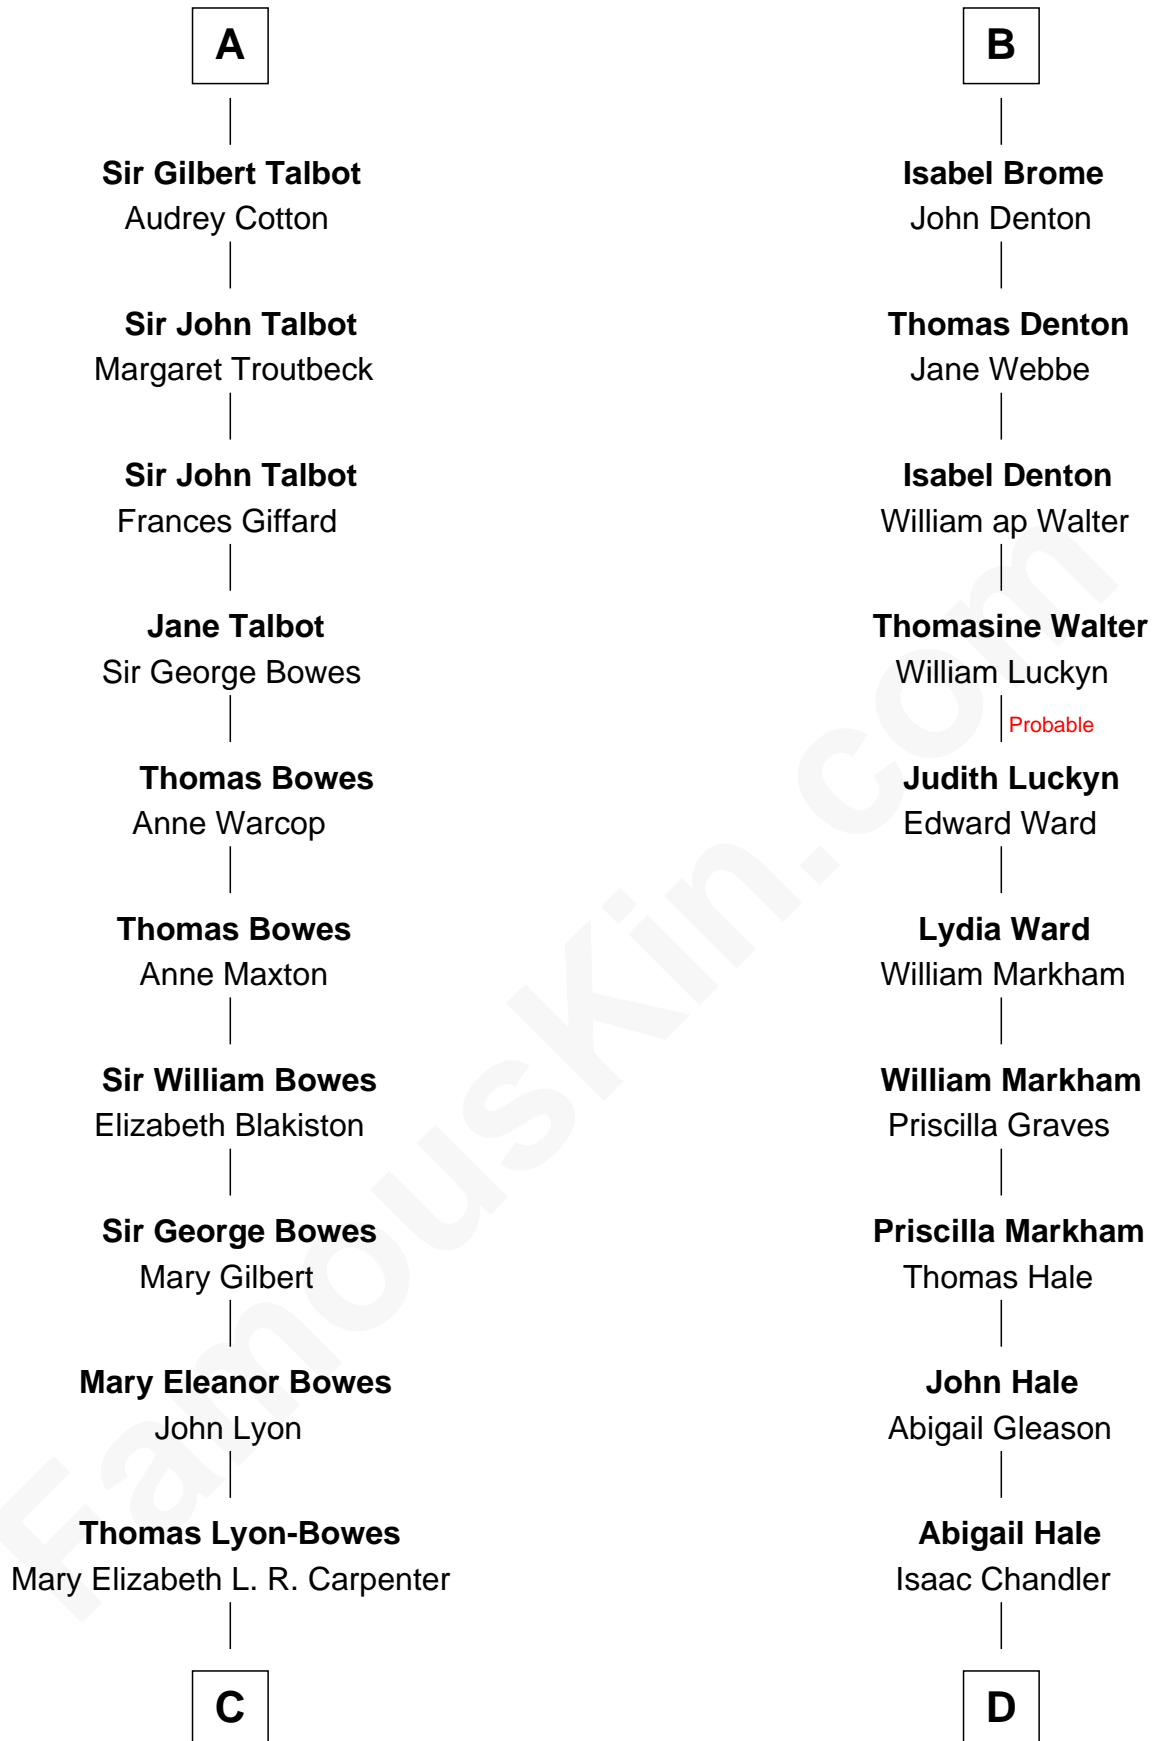

FamousKin.com Relationship Chart of

Queen Elizabeth II

Queen of the United Kingdom

20th cousin 1 time removed of

Rutherford B. Hayes

19th U.S. President

C

Thomas George Lyon-Bowes

Charlotte Grimstead

Claude Bowes-Lyon

Frances Dora Smith

Claude George Bowes-Lyon

Cecilia Nina Cavendish-Bentinck

Elizabeth Bowes-Lyon

George VI, King of the United Kingdom

Queen Elizabeth II

Queen of the United Kingdom

D

Abigail Chandler

Israel Smith

Chloe Smith

Rutherford Hayes

Rutherford Hayes

Sophia Birchard