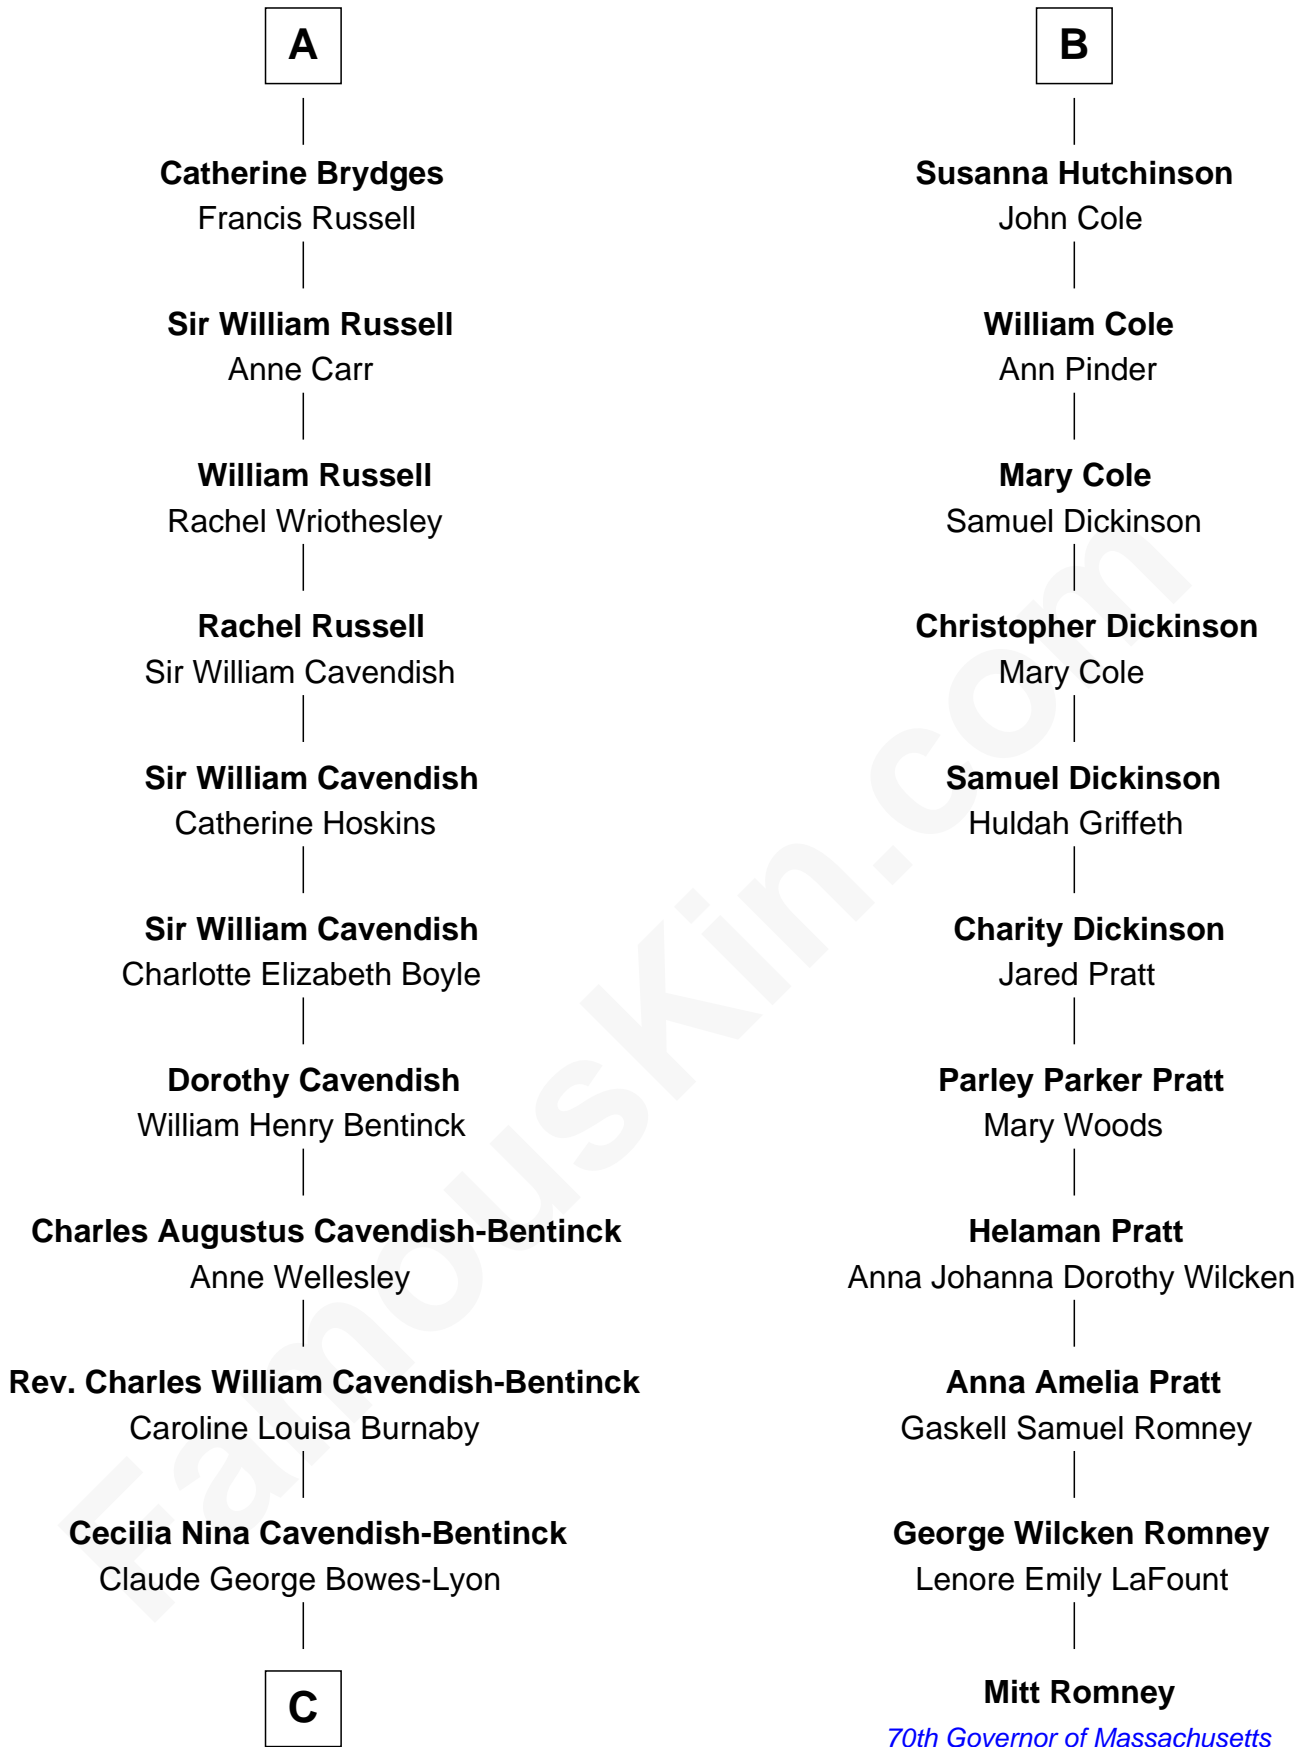

# FamousKin.com Relationship Chart of

**Queen Elizabeth II**

*Queen of the United Kingdom*

17th cousin 1 time removed of

**Mitt Romney**

*70th Governor of Massachusetts*

**Sir Walter Blount**

Sancha de Ayala

C

Elizabeth Bowes-Lyon

George VI, King of the United Kingdom

Queen Elizabeth II

*Queen of the United Kingdom*

FamousKin.com