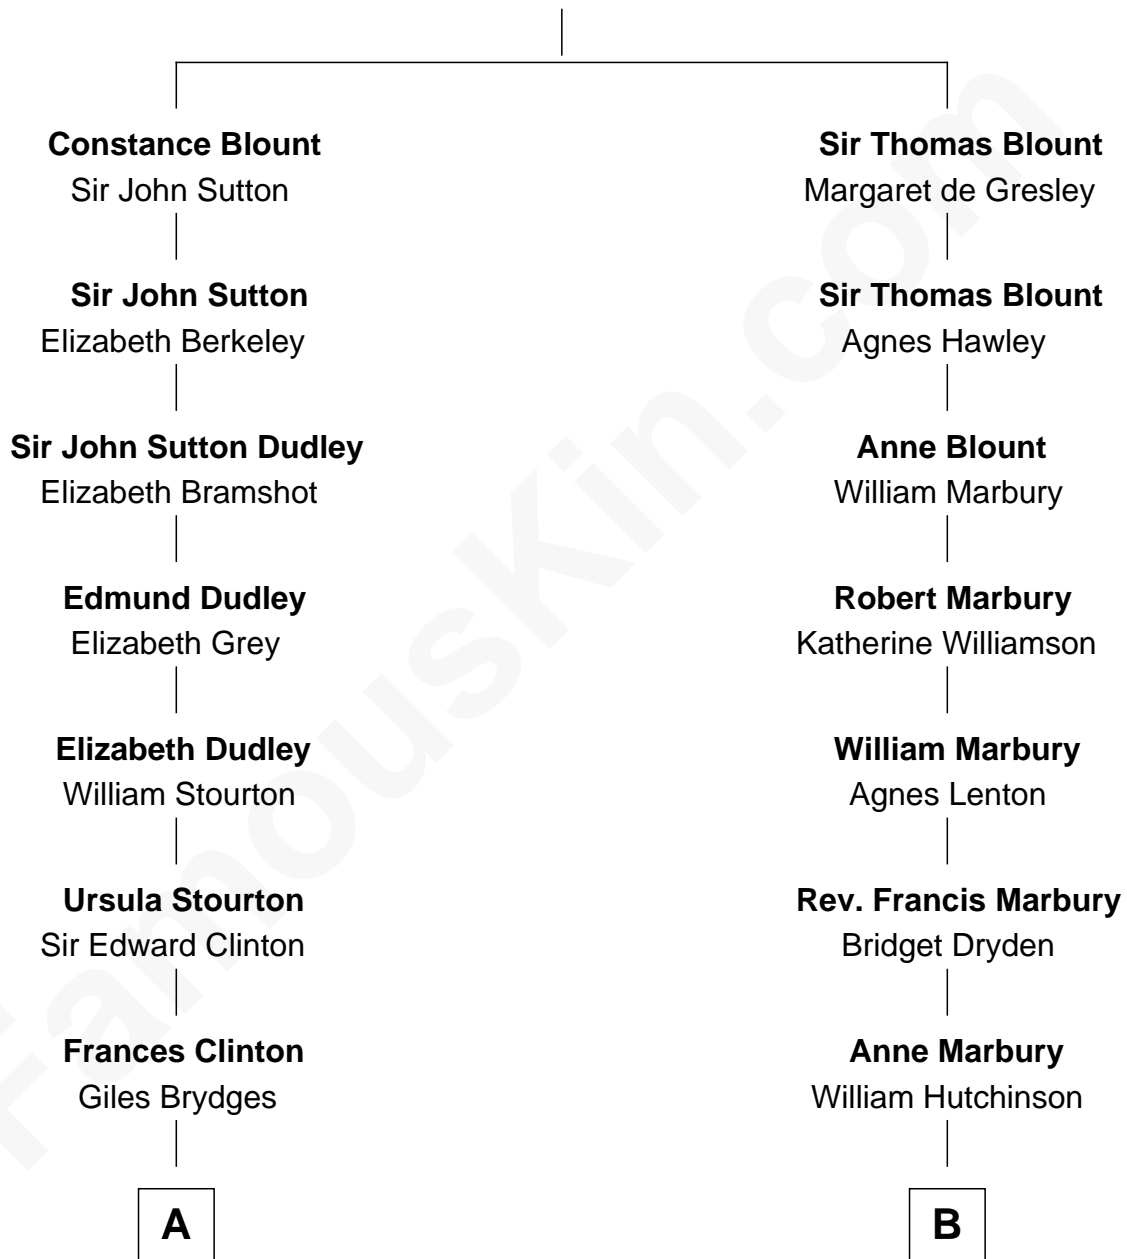

# FamousKin.com Relationship Chart of

**Queen Elizabeth II**

*Queen of the United Kingdom*

17th cousin 1 time removed of

**Mitt Romney**

*70th Governor of Massachusetts*

**Sir Walter Blount**

Sancha de Ayala

C

Elizabeth Bowes-Lyon

George VI, King of the United Kingdom

Queen Elizabeth II

*Queen of the United Kingdom*

FamousKin.com