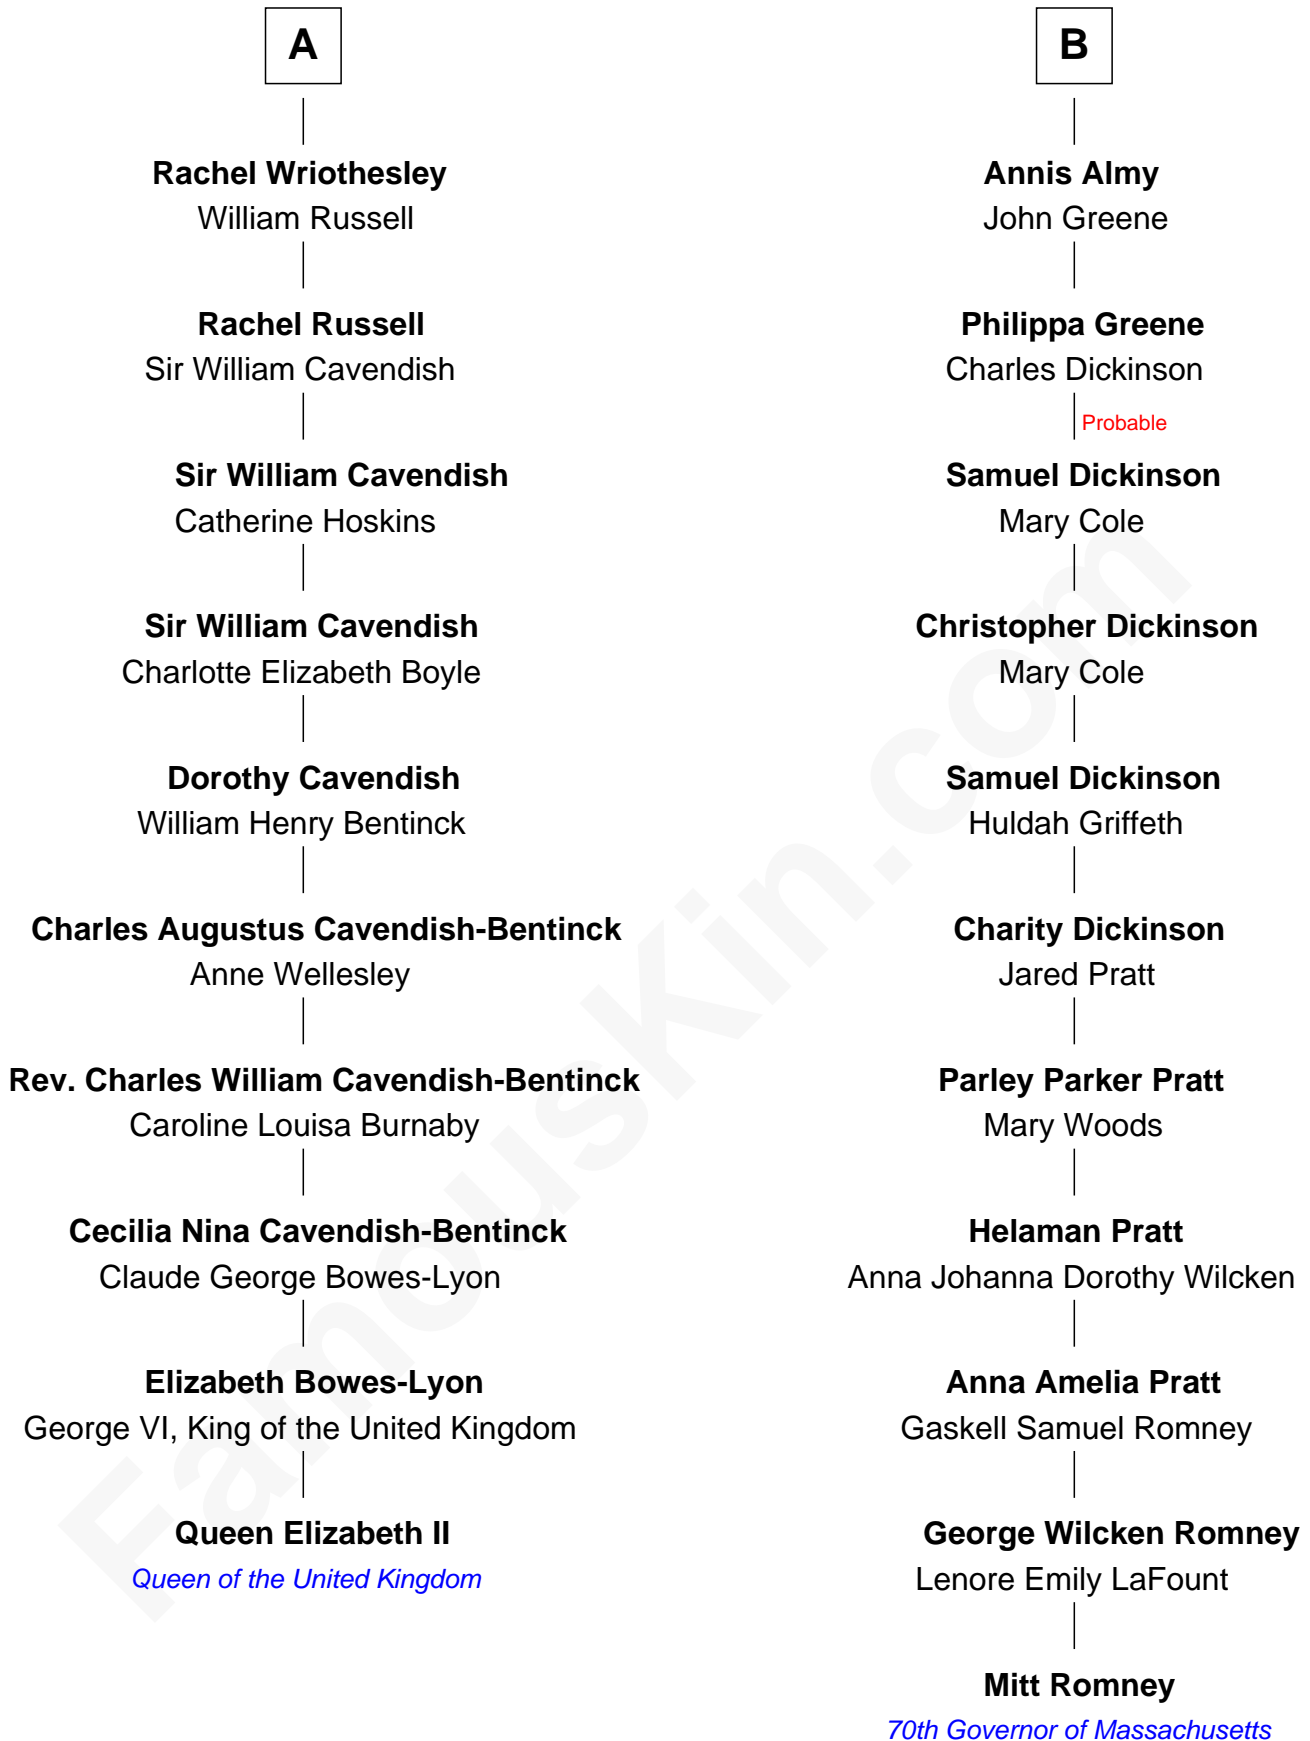

FamousKin.com

Relationship Chart of

Queen Elizabeth II

Queen of the United Kingdom

16th cousin 1 time removed of

Mitt Romney

70th Governor of Massachusetts

Elizabeth II photo by [Eric Draper](#)

Mitt Romney photo by [Gage Skidmore](#) ([CC BY-SA 3.0](#))