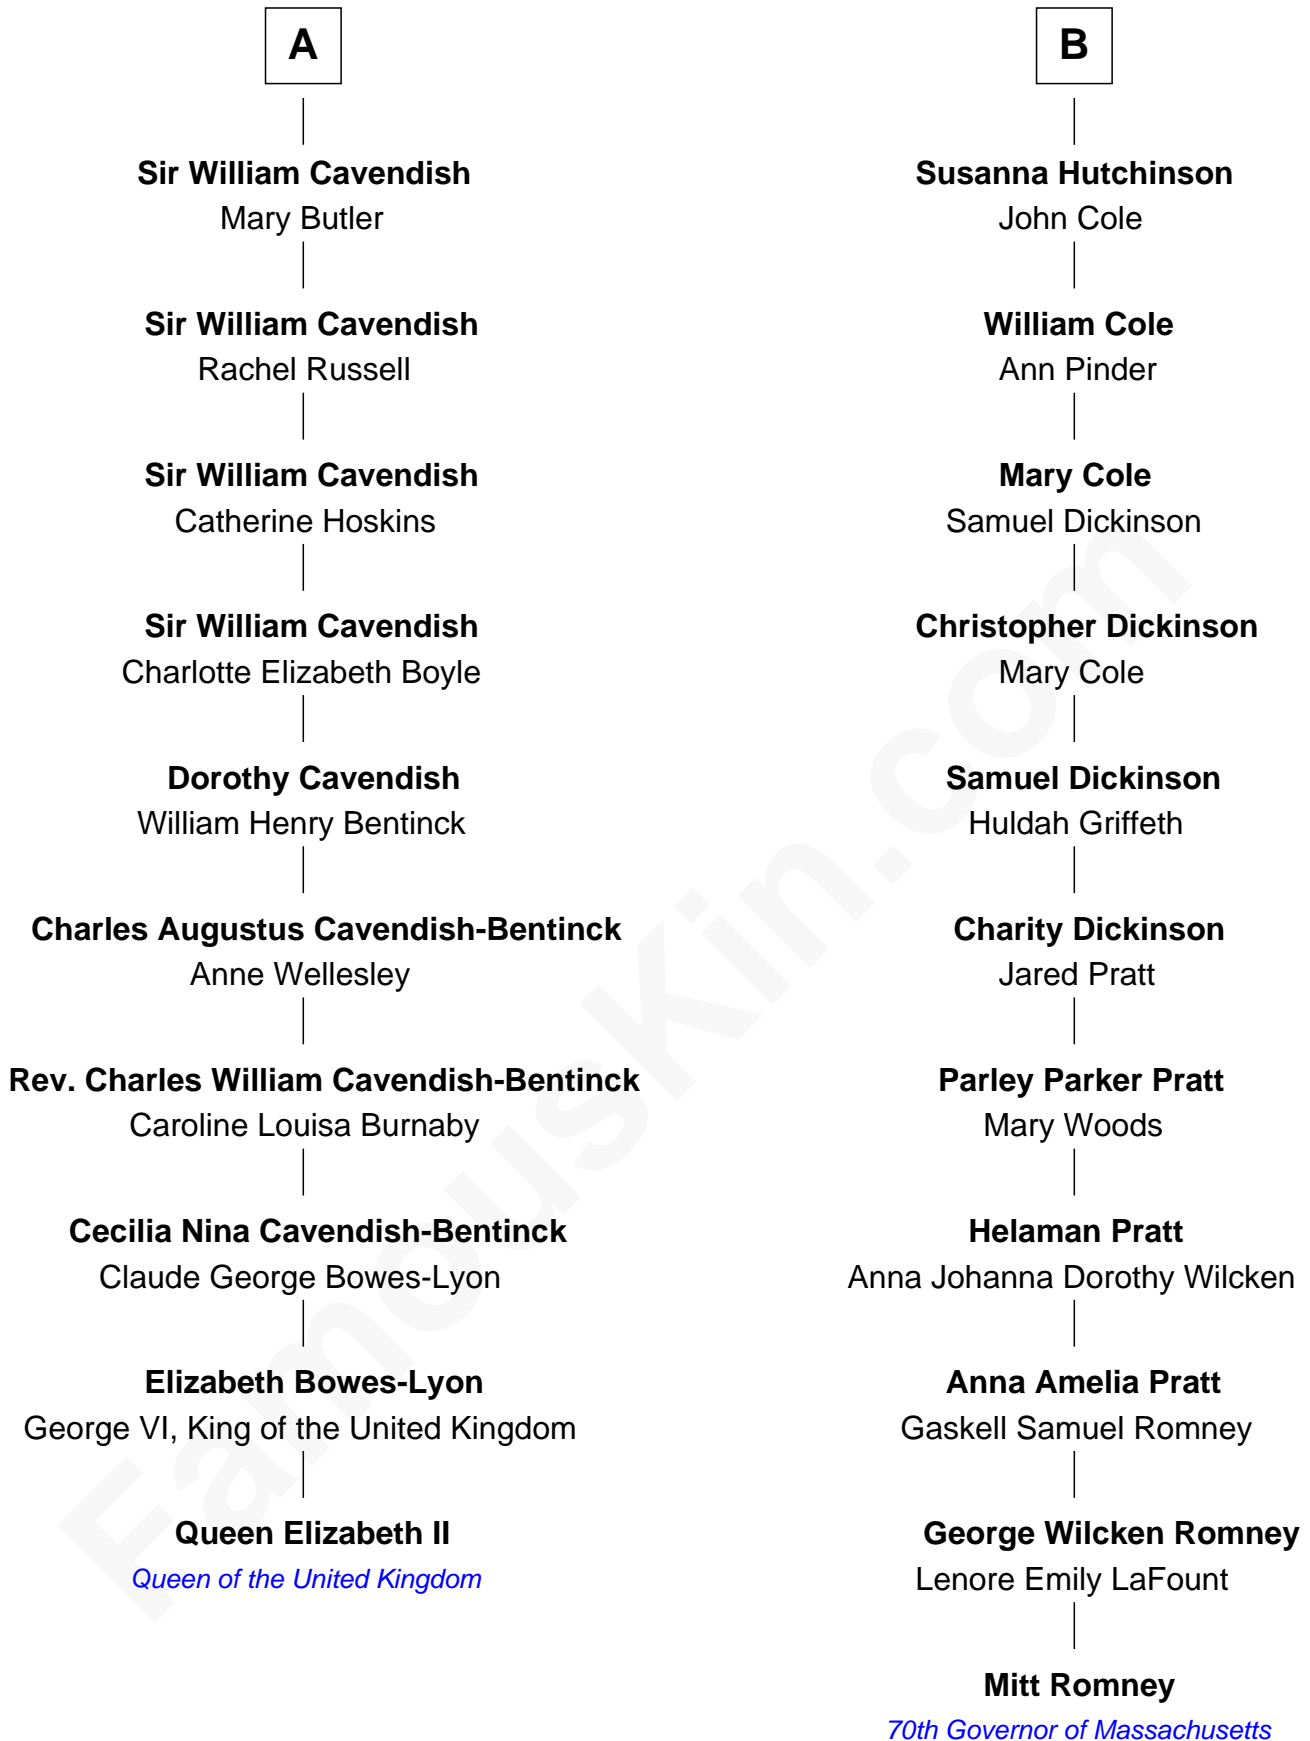

## Relationship Chart of

### Queen Elizabeth II

*Queen of the United Kingdom*

16th cousin 1 time removed of

### Mitt Romney

*70th Governor of Massachusetts*

Elizabeth II photo by [Eric Draper](#)

Mitt Romney photo by [Gage Skidmore](#) ([CC BY-SA 3.0](#))