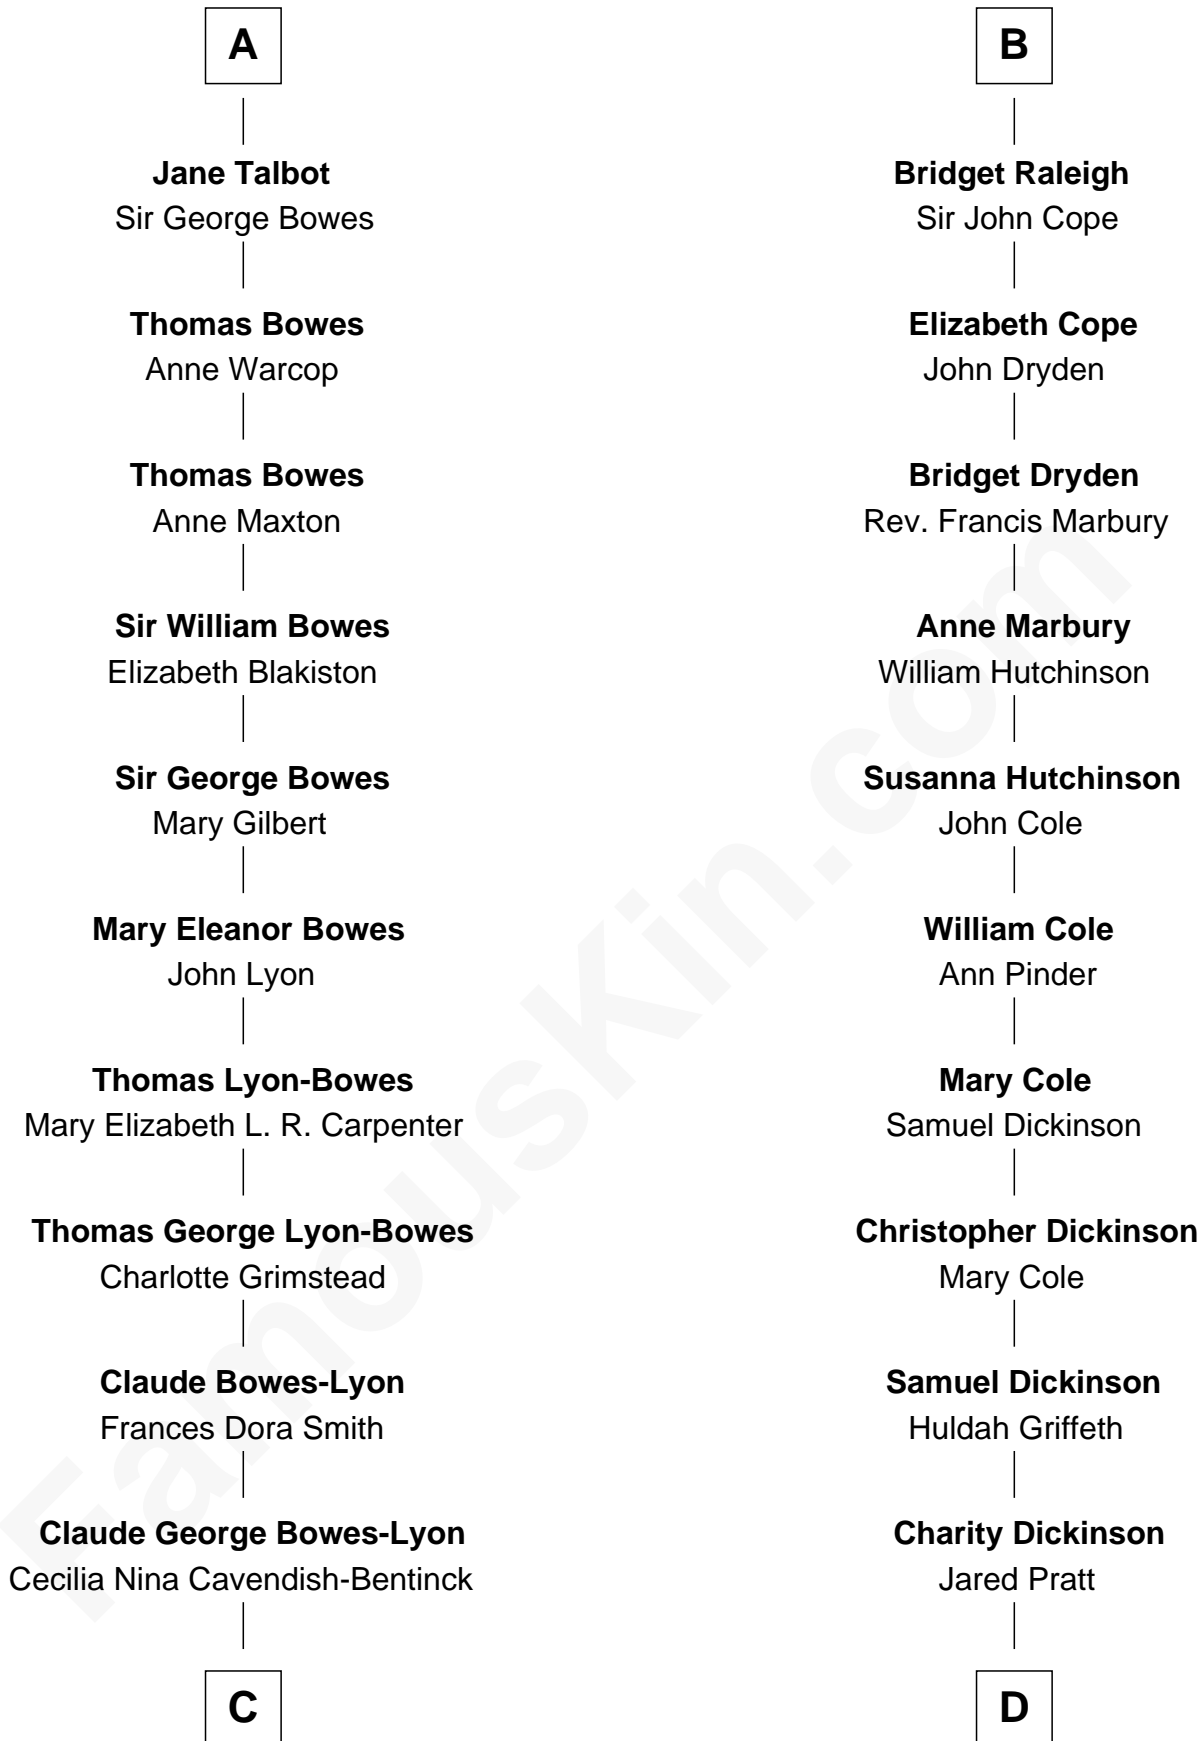

# FamousKin.com Relationship Chart of

**Queen Elizabeth II**

*Queen of the United Kingdom*

18th cousin 3 times removed of

**Mitt Romney**

*70th Governor of Massachusetts*

**Sir James le Boteler**

Eleanor de Bohun

Sir Gilbert Talbot

**Sir Richard Talbot**

Ankaret le Strange

**Mary Talbot**

Sir Thomas Greene

**Sir Thomas Greene**

Phillippa Ferrers

**Elizabeth Greene**

William Raleigh

**Sir Edward Raleigh**

Margaret Verney

**Sir Edward Raleigh**

Anne Chamberlayne

**B**

**C**

**Elizabeth Bowes-Lyon**  
George VI, King of the United Kingdom

**Queen Elizabeth II**  
*Queen of the United Kingdom*

**D**

**Parley Parker Pratt**  
Mary Woods  
**Helaman Pratt**  
Anna Johanna Dorothy Wilcken

**Anna Amelia Pratt**  
Gaskell Samuel Romney

**George Wilcken Romney**  
Lenore Emily LaFount