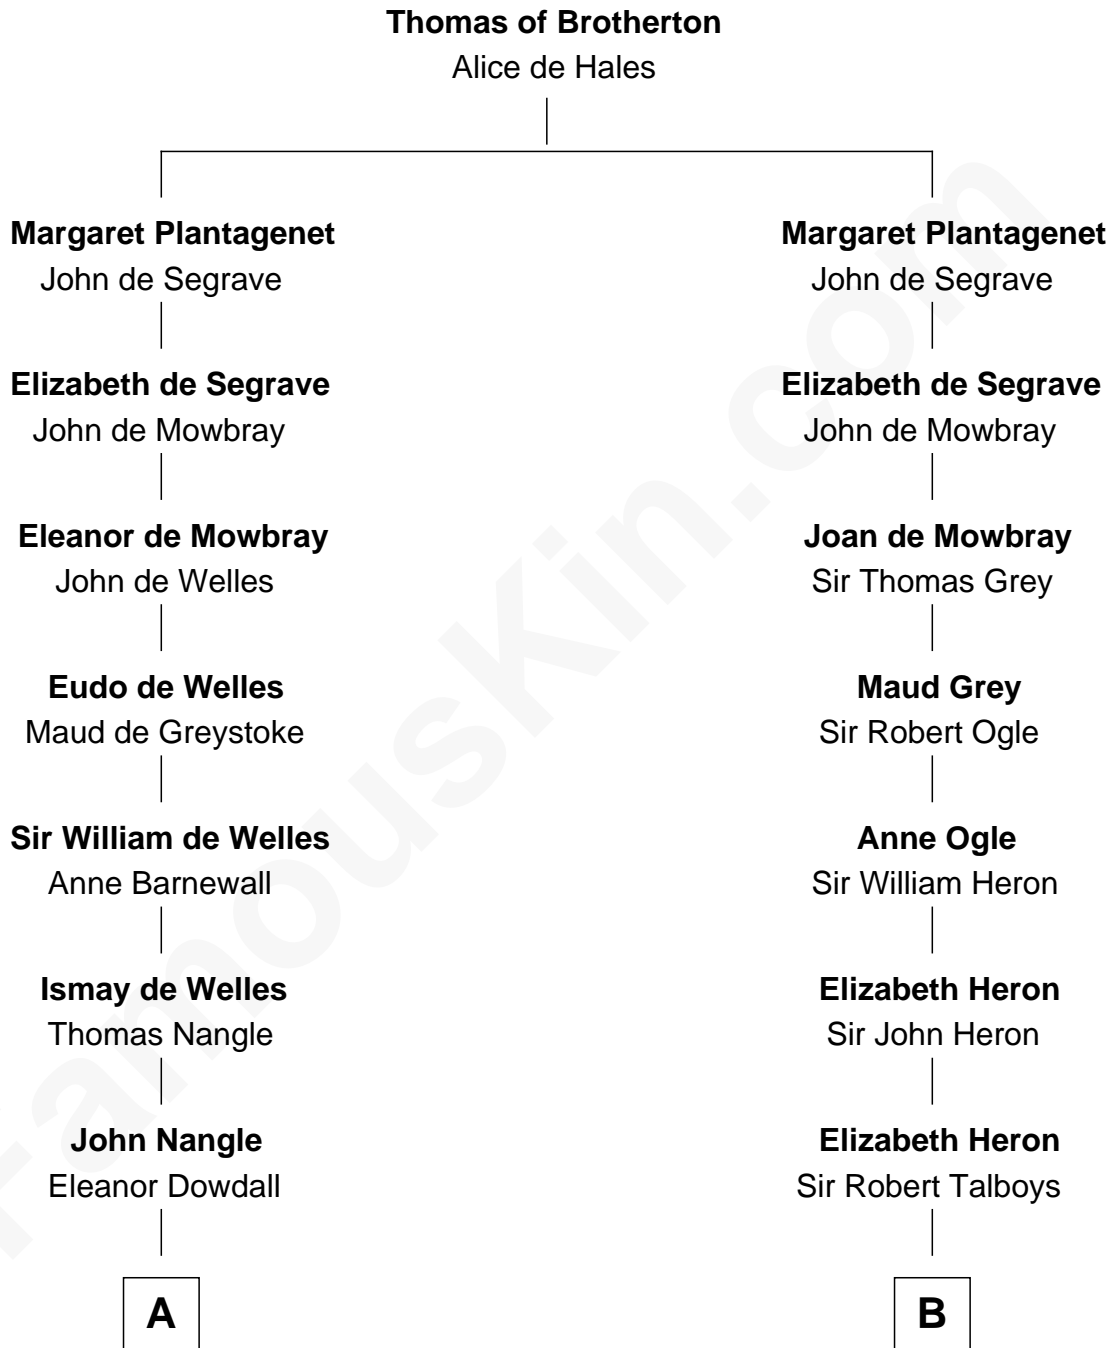

FamousKin.com

Relationship Chart of

Queen Elizabeth II

Queen of the United Kingdom

19th cousin 2 times removed of

Mitt Romney

70th Governor of Massachusetts

A