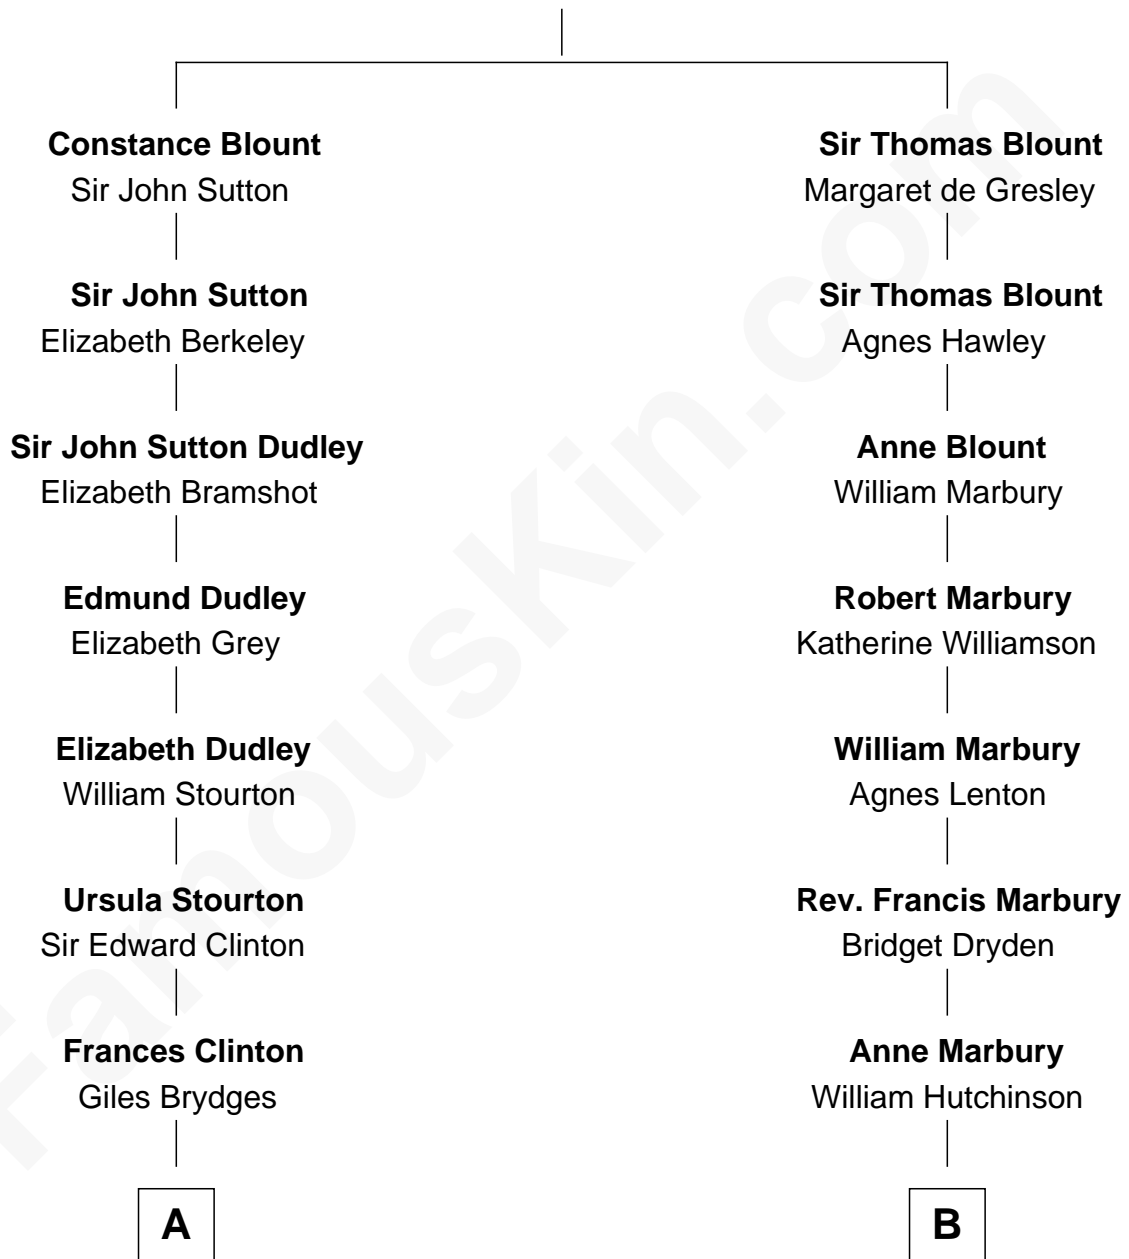

FamousKin.com Relationship Chart of

Queen Elizabeth II

Queen of the United Kingdom

16th cousin 2 times removed of

George Romney

43rd Governor of Michigan

Sir Walter Blount

Sancha de Ayala

A

Catherine Brydges

Francis Russell

Sir William Russell

Anne Carr

William Russell

Rachel Wriothesley

Rachel Russell