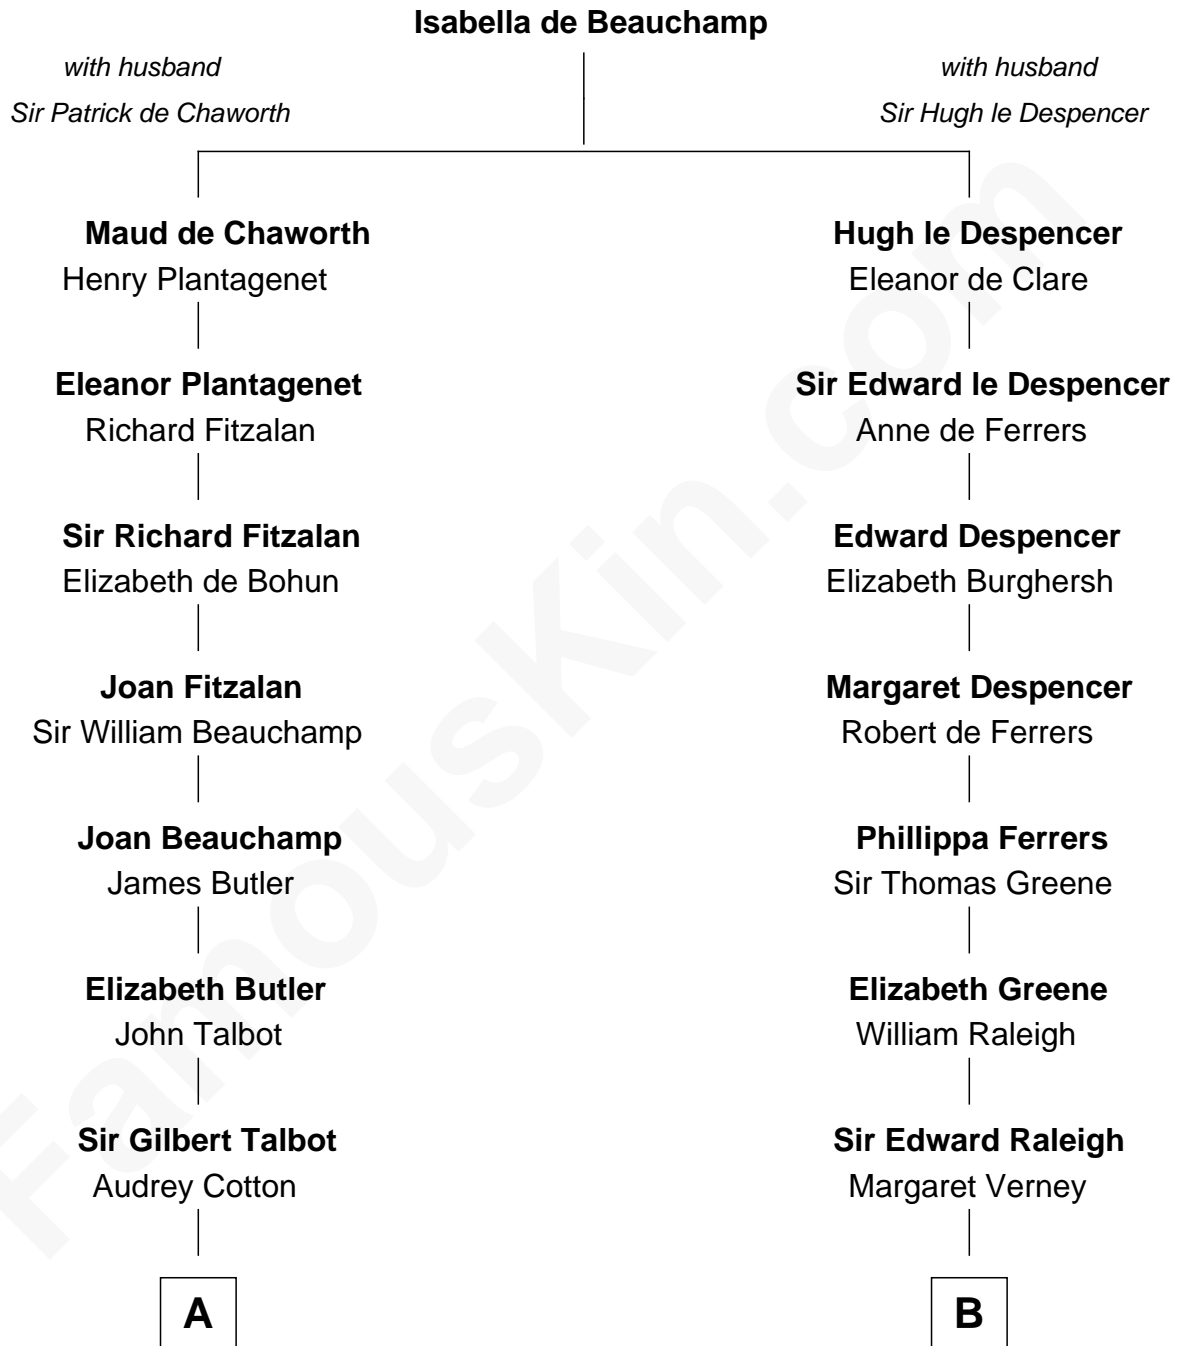

FamousKin.com Relationship Chart of

Queen Elizabeth II

Queen of the United Kingdom

20th cousin 1 time removed of

George Romney

43rd Governor of Michigan

C

Claude Bowes-Lyon

Frances Dora Smith

Claude George Bowes-Lyon

Cecilia Nina Cavendish-Bentinck

Elizabeth Bowes-Lyon

George VI, King of the United Kingdom

Queen Elizabeth II

Queen of the United Kingdom

D