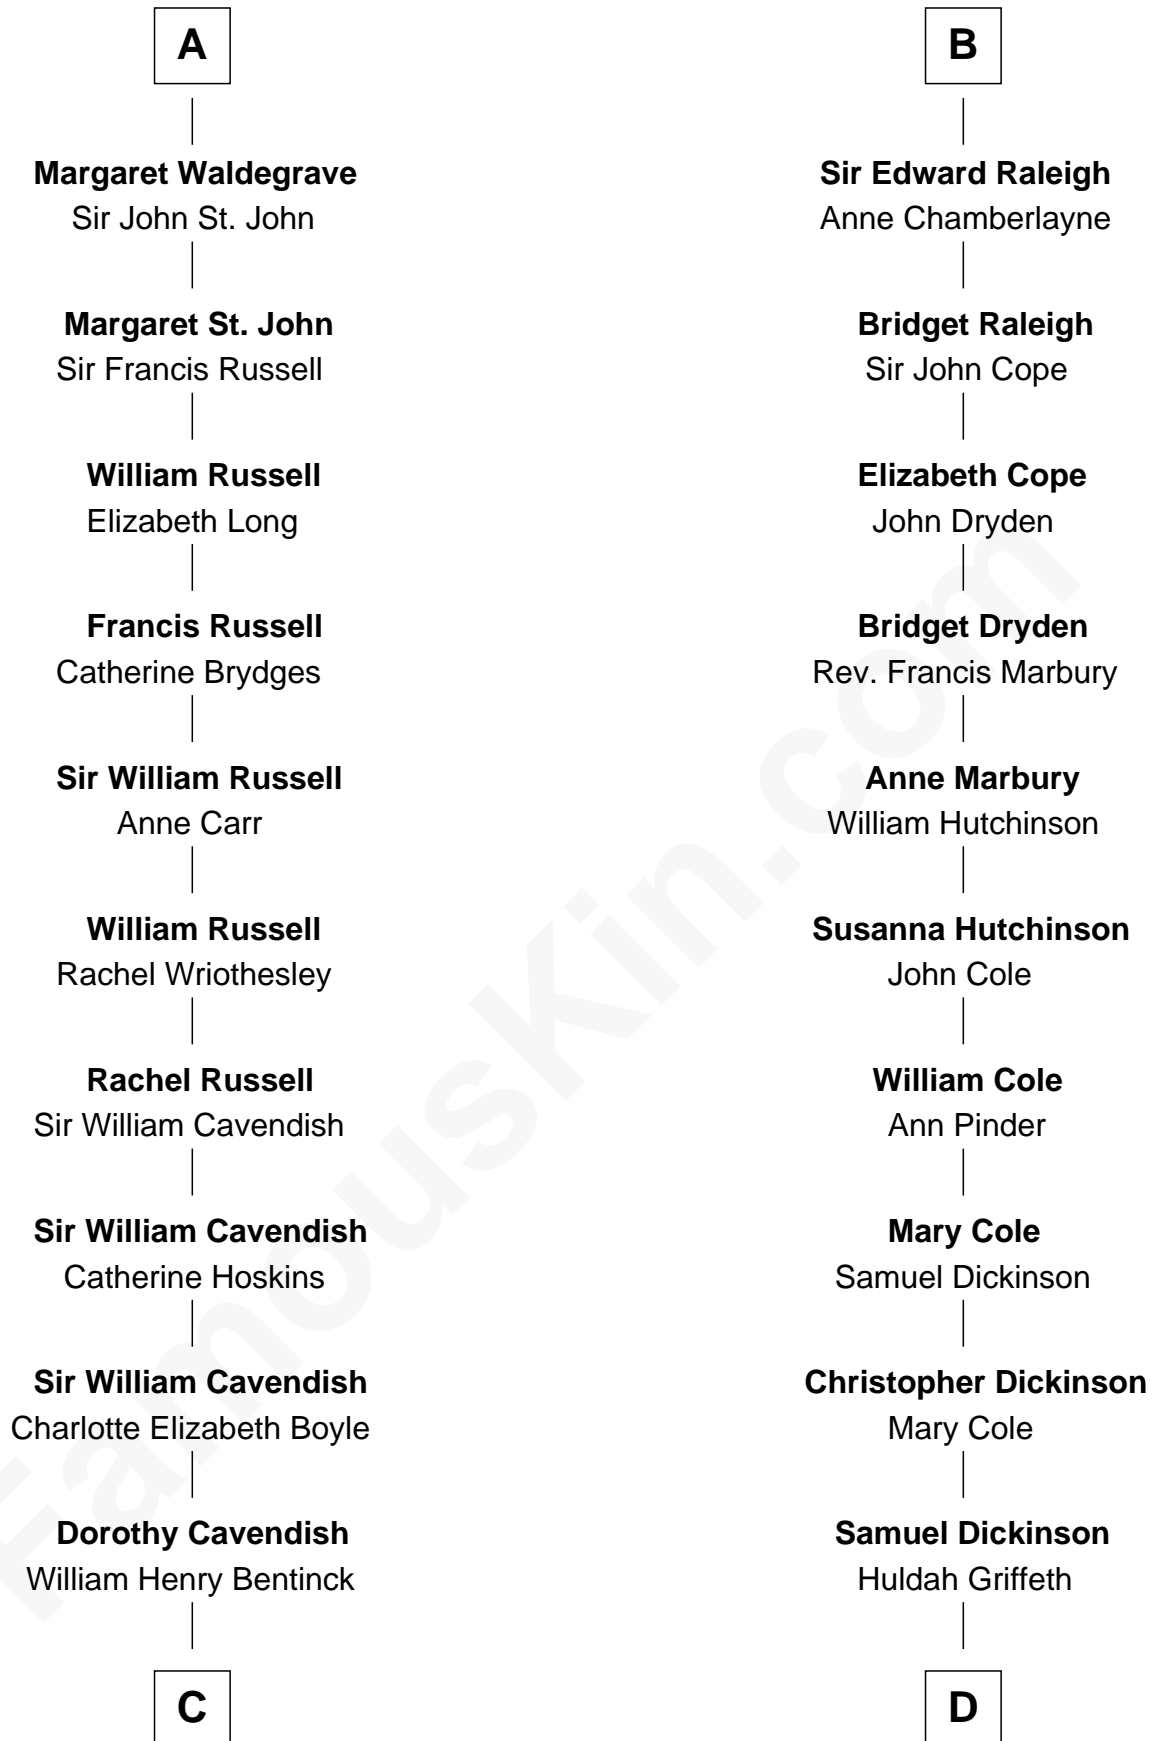

# FamousKin.com Relationship Chart of

**Queen Elizabeth II**

*Queen of the United Kingdom*

21st cousin of

**George Romney**

*43rd Governor of Michigan*

**Sir Hugh le Despencer**

Isabella de Beauchamp

**Margery Despencer**

Sir Roger Wentworth

**Henry Wentworth**

Elizabeth Howard

**Margery Wentworth**

Sir William Waldegrave

**A**

**Hugh le Despencer**

Sir Thomas Greene

**Elizabeth Greene**

William Raleigh

**Sir Edward Raleigh**

Margaret Verney

**B**

**C**

**Charles Augustus Cavendish-Bentinck**

Anne Wellesley

**Rev. Charles William Cavendish-Bentinck**

Caroline Louisa Burnaby

**Cecilia Nina Cavendish-Bentinck**

Claude George Bowes-Lyon

**Elizabeth Bowes-Lyon**

George VI, King of the United Kingdom