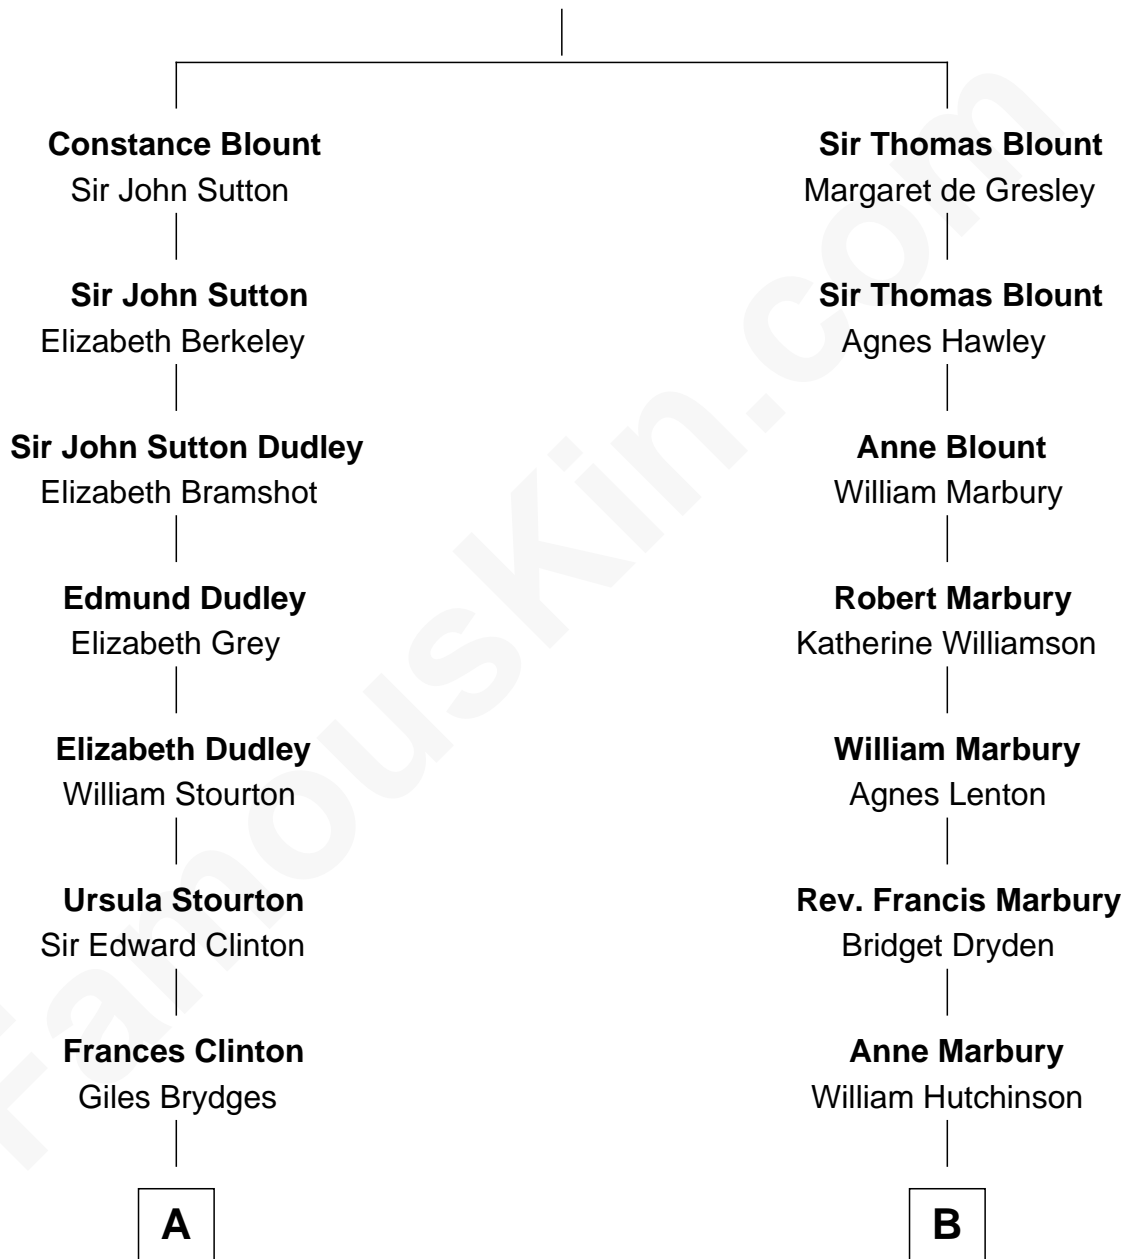

FamousKin.com Relationship Chart of

Queen Elizabeth II

Queen of the United Kingdom

17th cousin 1 time removed of

DuBose Heyward

Author of Porgy (Porgy & Bess)

Sir Walter Blount

Sancha de Ayala

A

Catherine Brydges

Francis Russell

Sir William Russell

Anne Carr

William Russell

Rachel Wriothesley

Rachel Russell