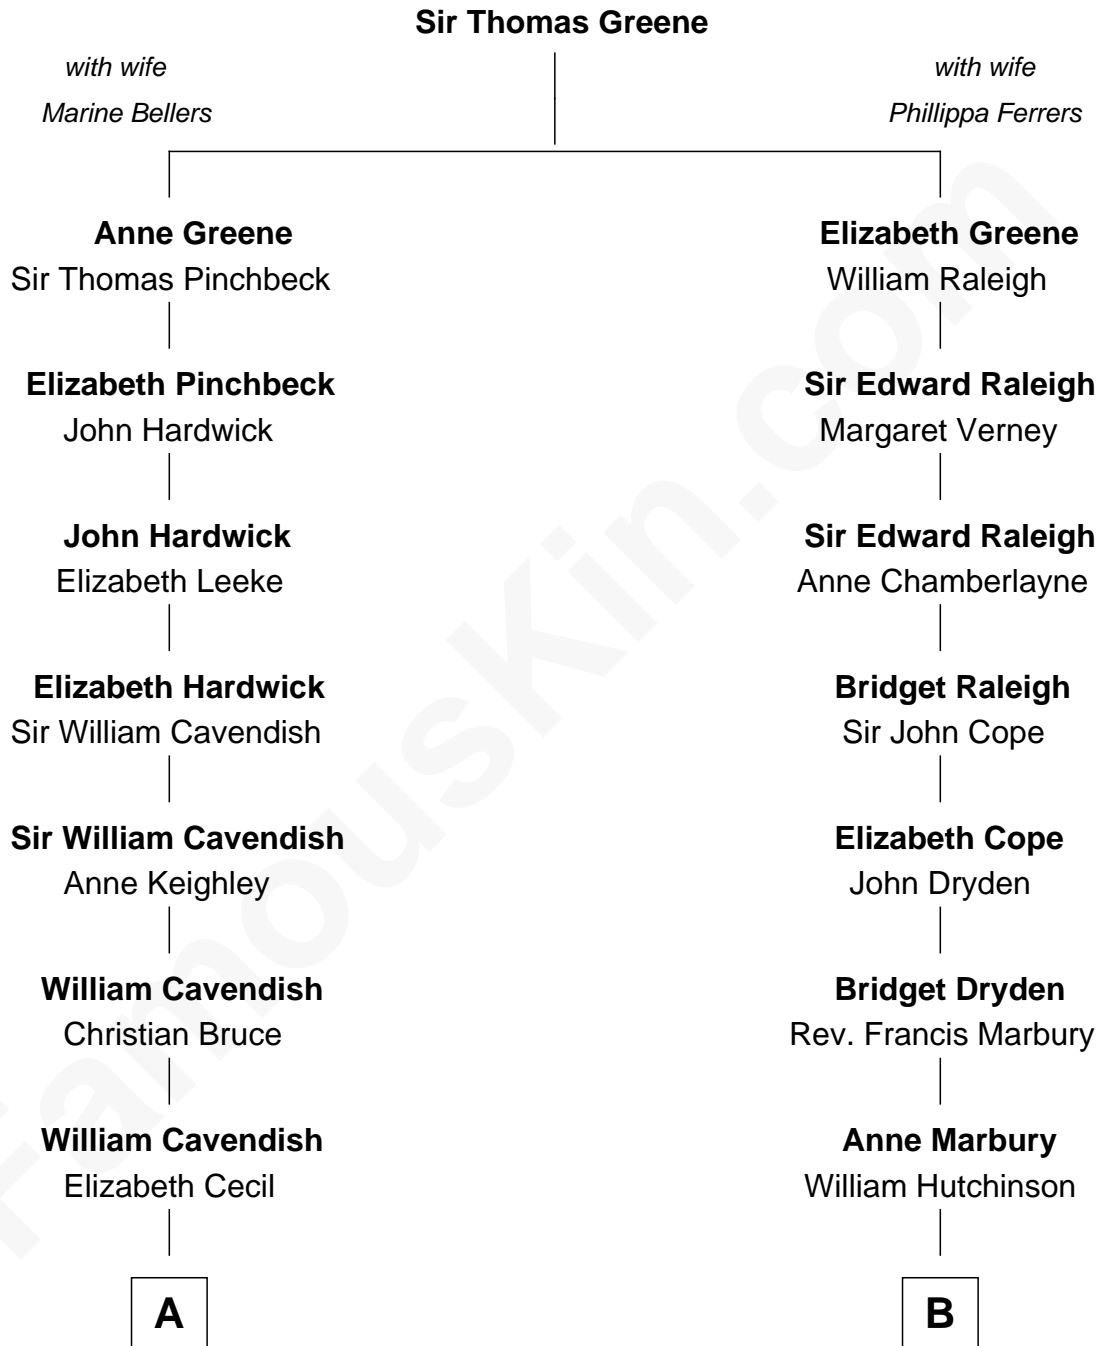

# FamousKin.com Relationship Chart of

**Queen Elizabeth II**

*Queen of the United Kingdom*

16th cousin 1 time removed of

**DuBose Heyward**

*Author of Porgy (Porgy & Bess)*

**A**

**Sir William Cavendish**

Mary Butler

**Sir William Cavendish**

Rachel Russell

**Sir William Cavendish**

Catherine Hoskins

**Sir William Cavendish**

Charlotte Elizabeth Boyle

**Dorothy Cavendish**