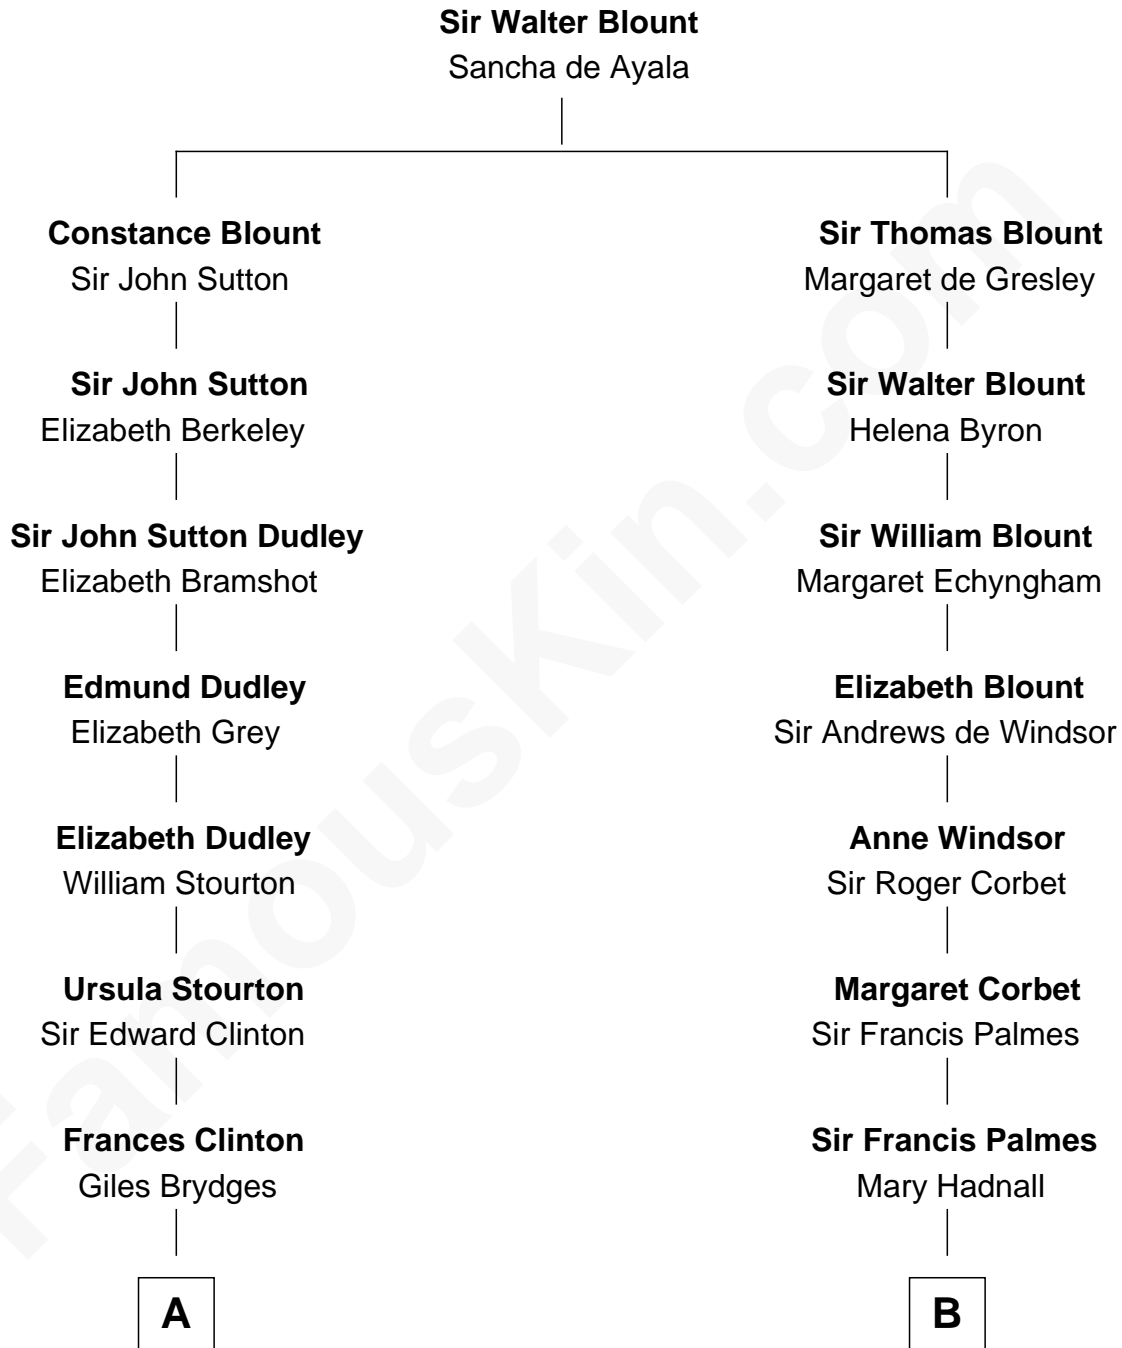

FamousKin.com

Relationship Chart of

Queen Elizabeth II

Queen of the United Kingdom

16th cousin 2 times removed of

John D. Rockefeller

Founder of the Standard Oil Company

—
Elizabeth Bowes-Lyon

George VI, King of the United Kingdom

—
Queen Elizabeth II

Queen of the United Kingdom

FamousKin.com