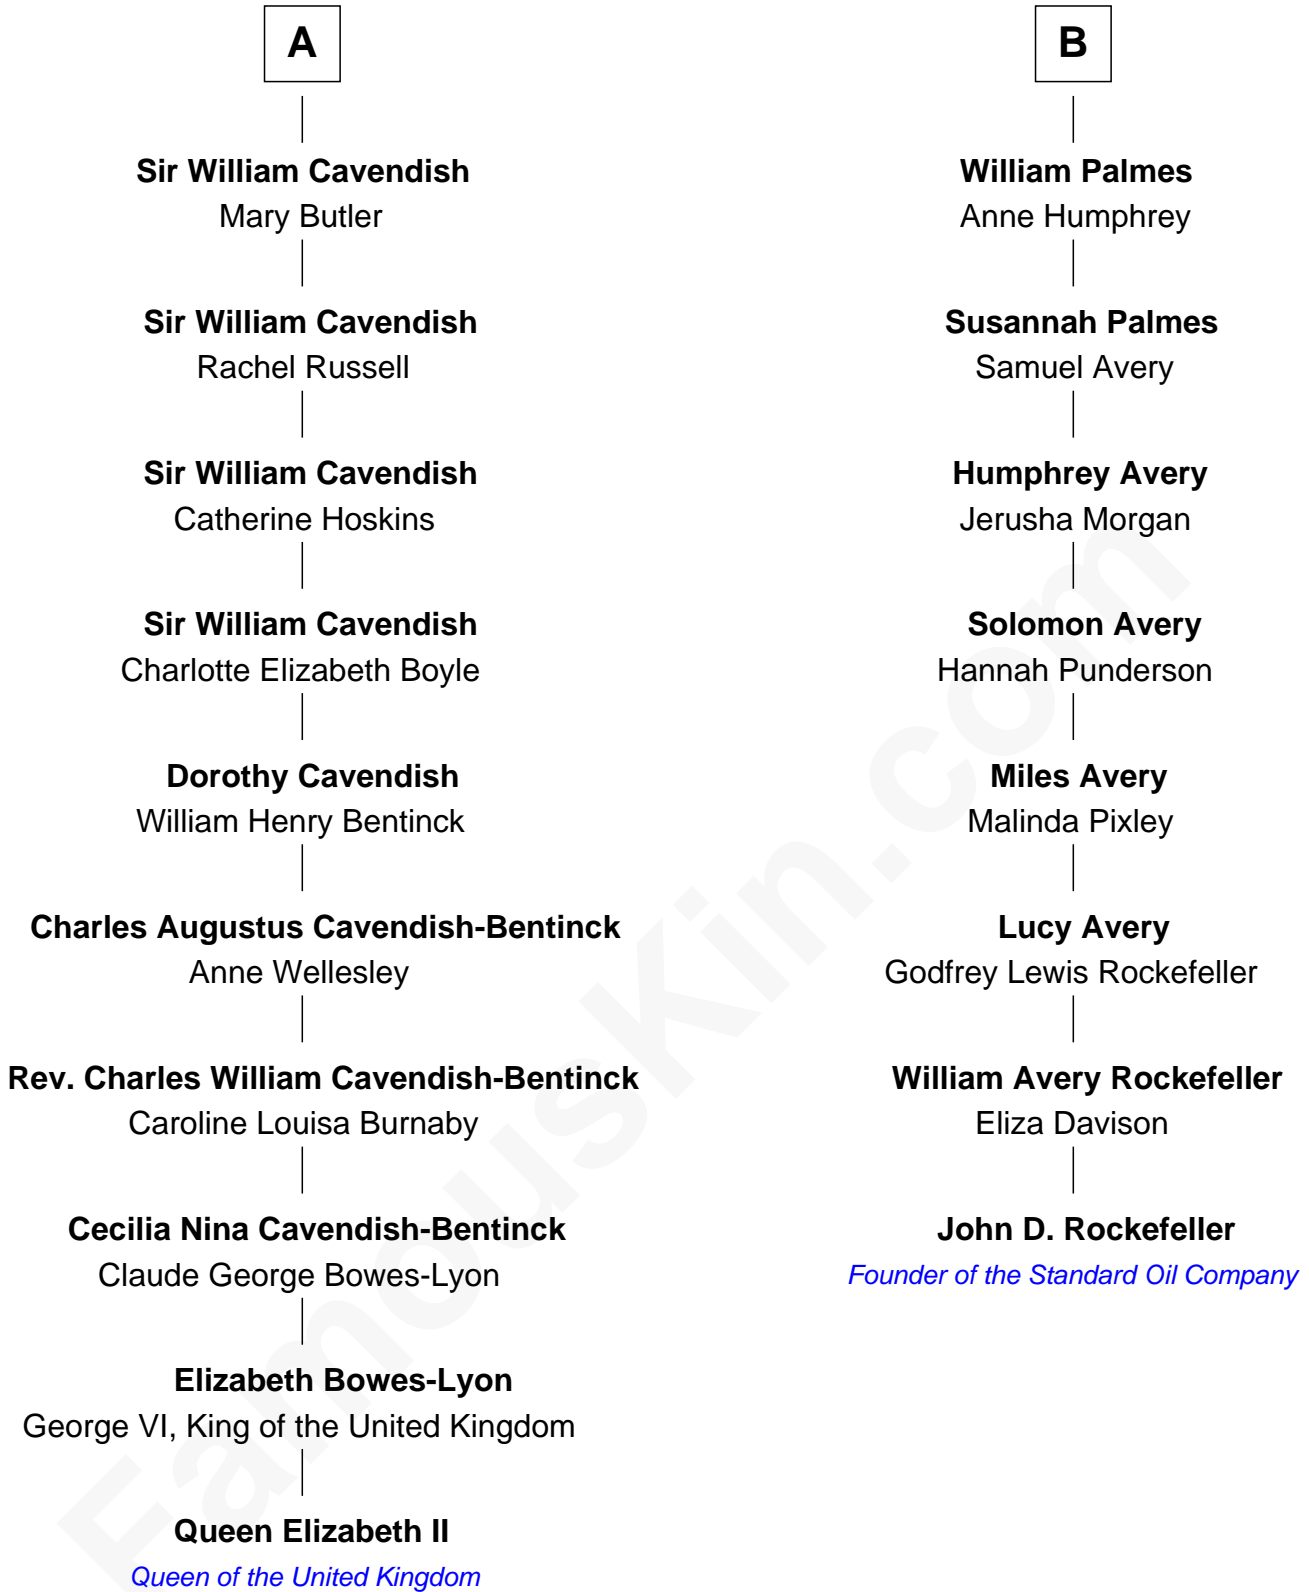

FamousKin.com

Relationship Chart of

Queen Elizabeth II

Queen of the United Kingdom

14th cousin 2 times removed of

John D. Rockefeller

Founder of the Standard Oil Company

John Andrews
Elizabeth Stratton

Elizabeth II photo by [Eric Draper](#)