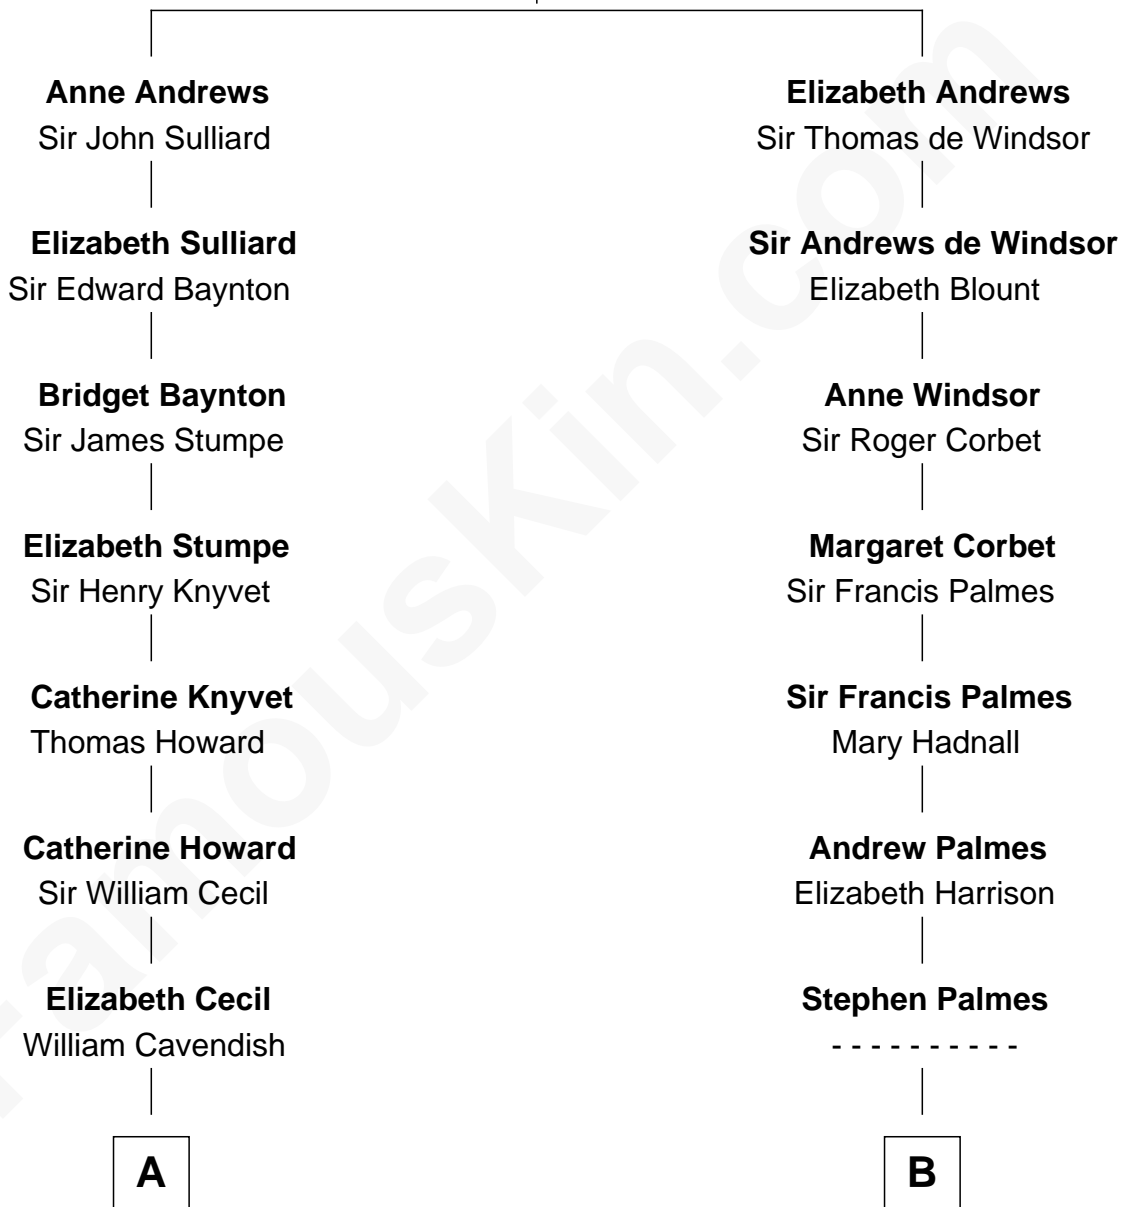

FamousKin.com

Relationship Chart of

Queen Elizabeth II

Queen of the United Kingdom

14th cousin 2 times removed of

John D. Rockefeller

Founder of the Standard Oil Company

John Andrews
Elizabeth Stratton

Elizabeth II photo by [Eric Draper](#)