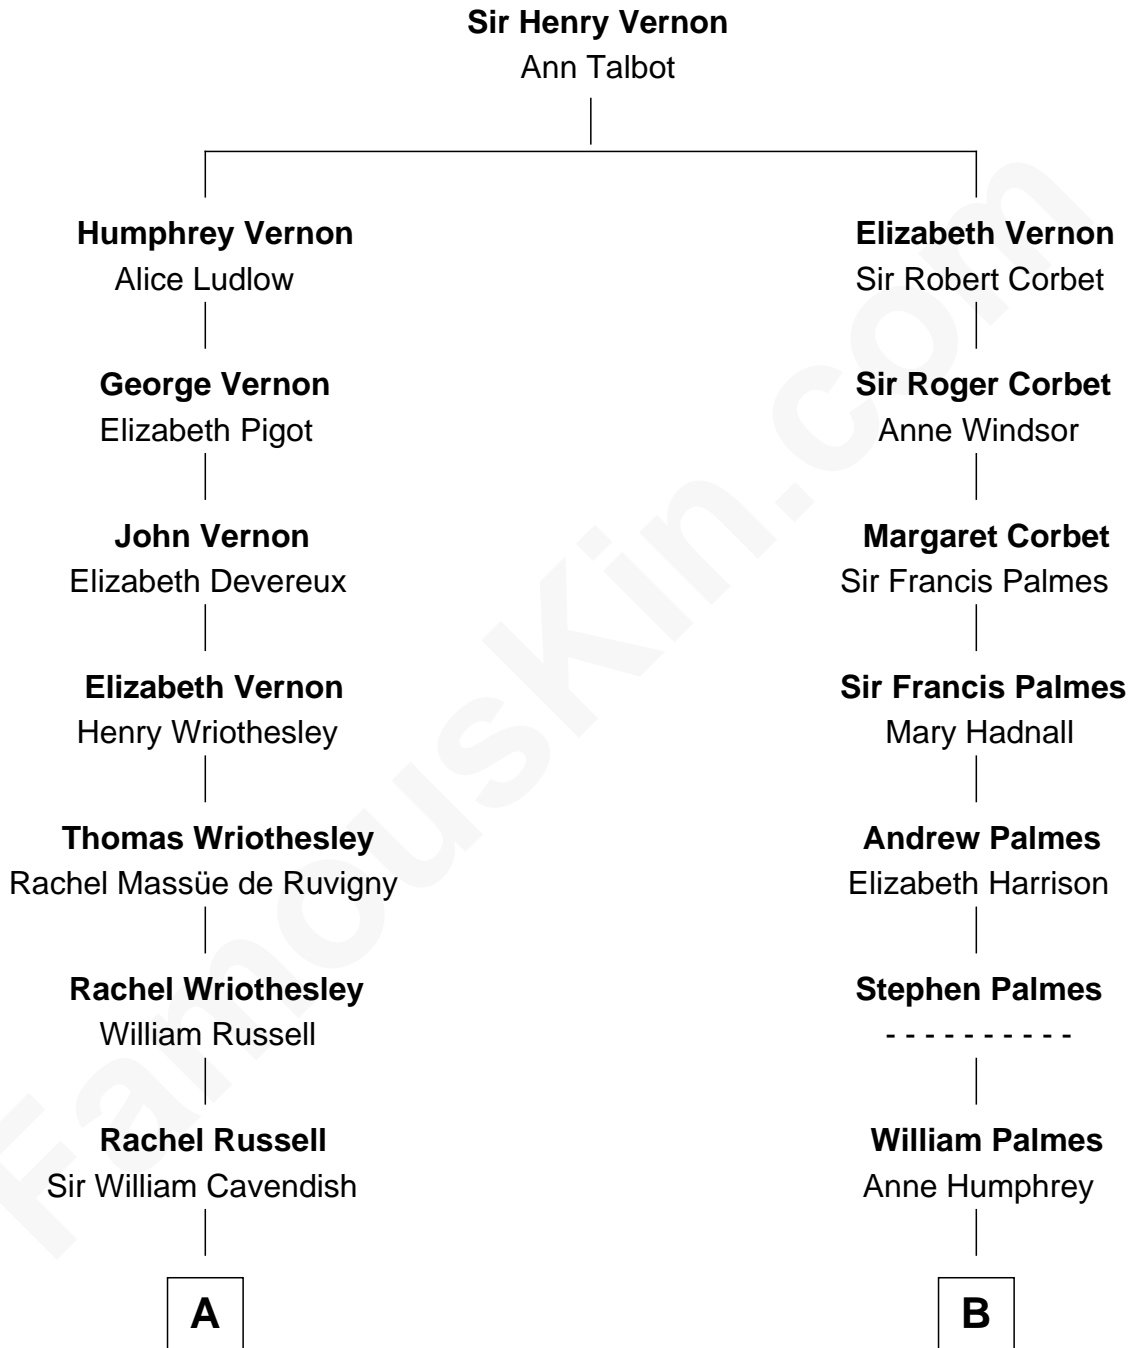

FamousKin.com

Relationship Chart of

Queen Elizabeth II

Queen of the United Kingdom

13th cousin 1 time removed of

John D. Rockefeller

Founder of the Standard Oil Company

A

Sir William Cavendish
Catherine Hoskins

Sir William Cavendish
Charlotte Elizabeth Boyle

Dorothy Cavendish
William Henry Bentinck

Charles Augustus Cavendish-Bentinck
Anne Wellesley

Rev. Charles William Cavendish-Bentinck
Caroline Louisa Burnaby