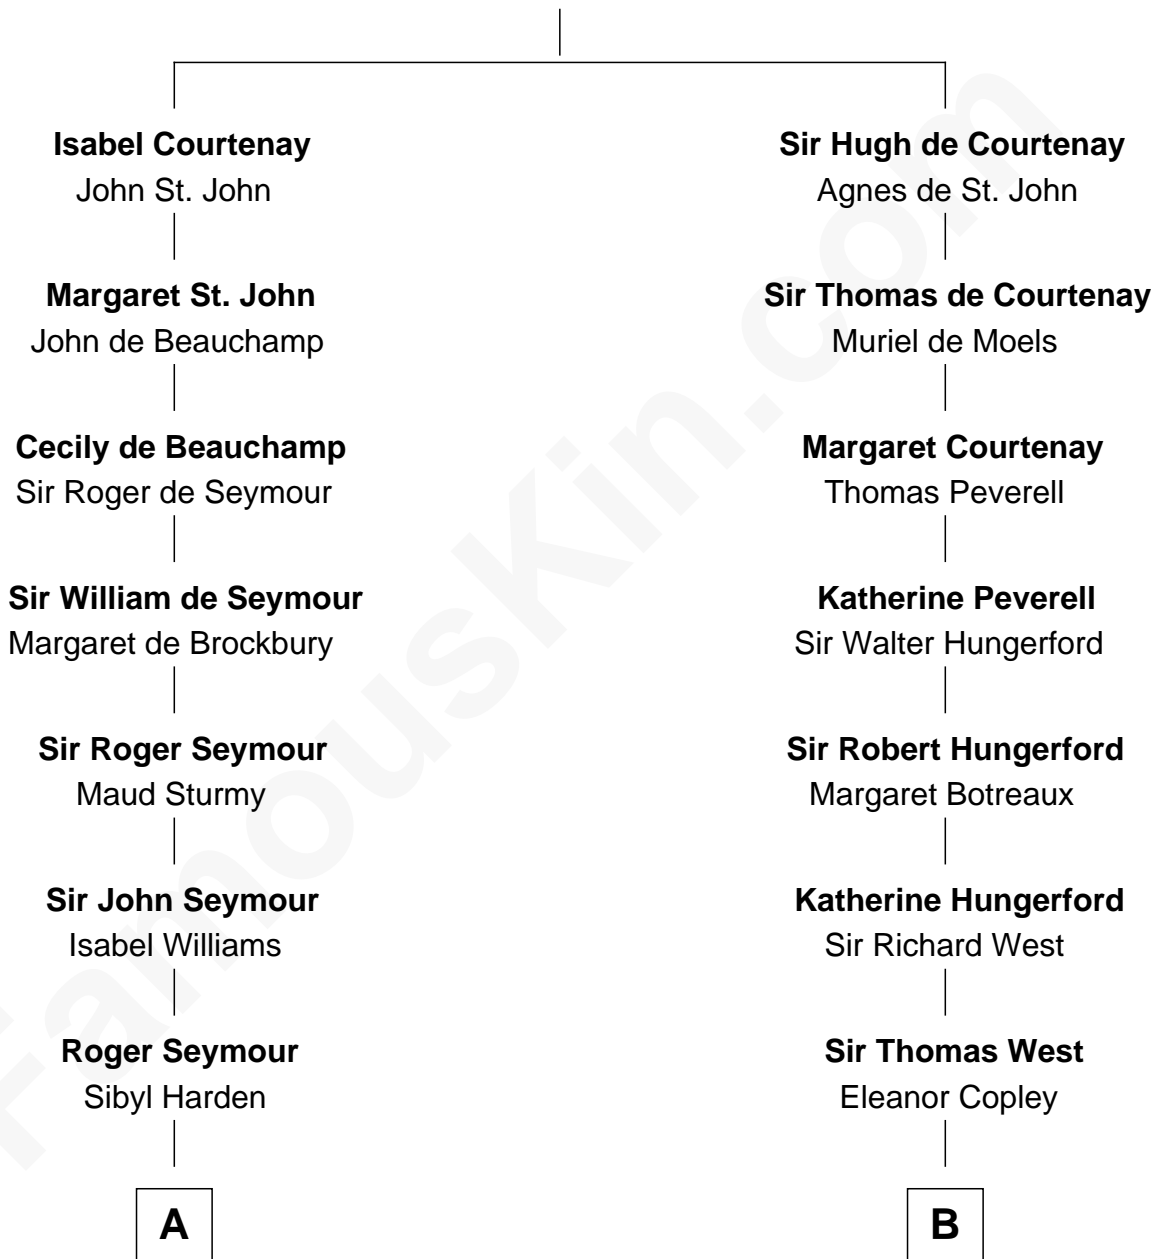

FamousKin.com

Relationship Chart of

Queen Elizabeth II

Queen of the United Kingdom

19th cousin 2 times removed of

John D. Rockefeller

Founder of the Standard Oil Company

Sir Hugh de Courtenay

Eleanor le Despencer

C

Henrietta Mildred Hodgson

Oswald Smith

Frances Dora Smith

Claude Bowes-Lyon

Claude George Bowes-Lyon

Cecilia Nina Cavendish-Bentinck

Elizabeth Bowes-Lyon

George VI, King of the United Kingdom

Queen Elizabeth II

Queen of the United Kingdom

D

Lucy Avery

Godfrey Lewis Rockefeller

William Avery Rockefeller

Eliza Davison

John D. Rockefeller

Founder of the Standard Oil Company