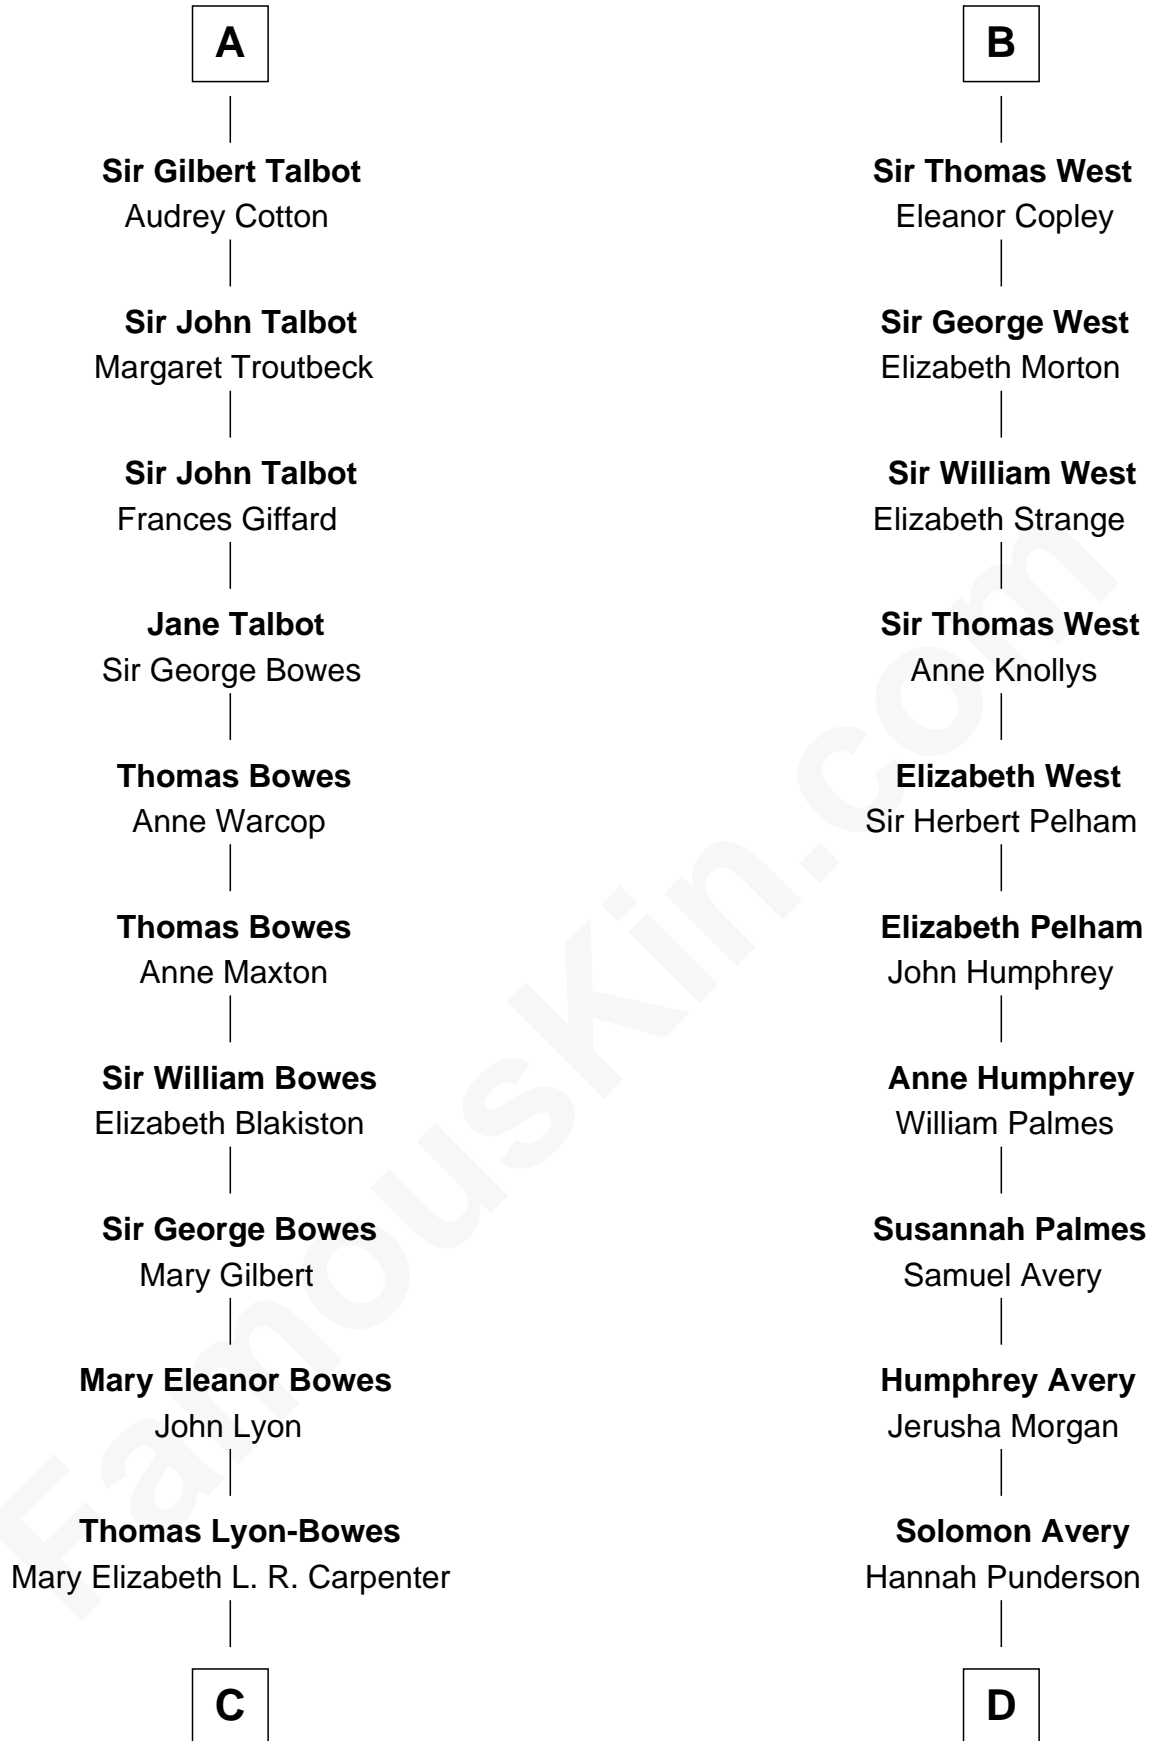

## Relationship Chart of

### Queen Elizabeth II

*Queen of the United Kingdom*

20th cousin 1 time removed of

**John D. Rockefeller**

*Founder of the Standard Oil Company*

**C**

**Thomas George Lyon-Bowes**

Charlotte Grimstead

**Claude Bowes-Lyon**

Frances Dora Smith

**Claude George Bowes-Lyon**

Cecilia Nina Cavendish-Bentinck

**Elizabeth Bowes-Lyon**

George VI, King of the United Kingdom

**Queen Elizabeth II**

*Queen of the United Kingdom*

**D**

**Miles Avery**

Malinda Pixley

**Lucy Avery**

Godfrey Lewis Rockefeller

**William Avery Rockefeller**

Eliza Davison

**John D. Rockefeller**