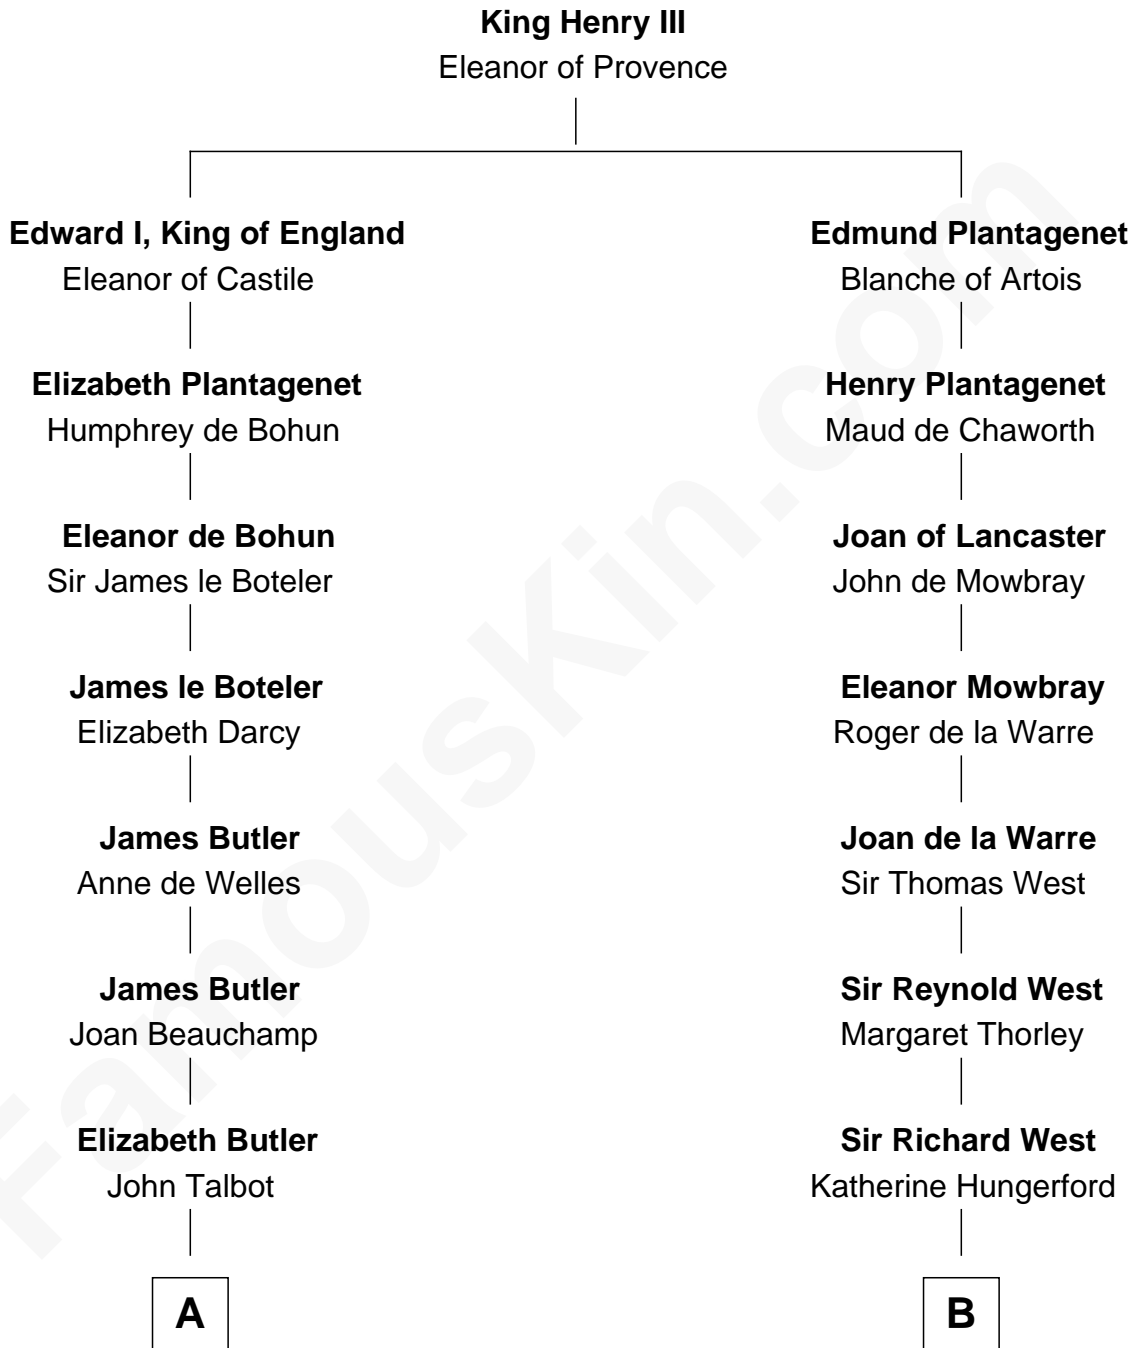

## Relationship Chart of

### Queen Elizabeth II

*Queen of the United Kingdom*

20th cousin 1 time removed of

**John D. Rockefeller**

*Founder of the Standard Oil Company*

**C**

**Thomas George Lyon-Bowes**

Charlotte Grimstead

**Claude Bowes-Lyon**

Frances Dora Smith

**Claude George Bowes-Lyon**

Cecilia Nina Cavendish-Bentinck

**Elizabeth Bowes-Lyon**

George VI, King of the United Kingdom

**Queen Elizabeth II**

*Queen of the United Kingdom*