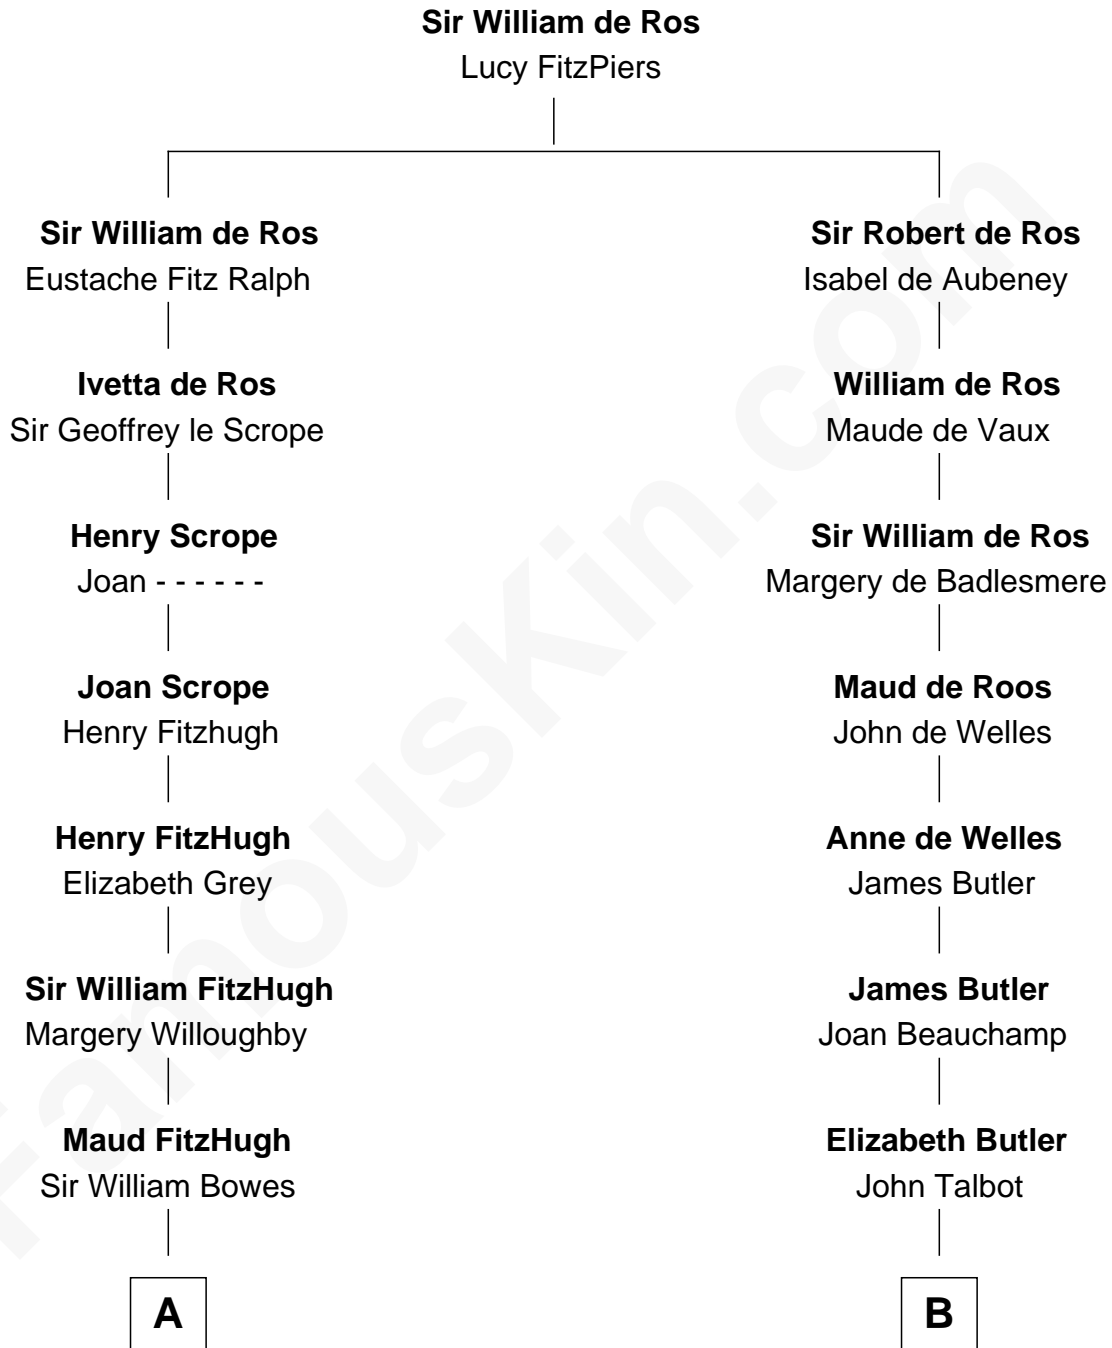

FamousKin.com

Relationship Chart of

Queen Elizabeth II

Queen of the United Kingdom

20th cousin 1 time removed of

John D. Rockefeller

Founder of the Standard Oil Company

C

Claude Bowes-Lyon

Frances Dora Smith

Claude George Bowes-Lyon

Cecilia Nina Cavendish-Bentinck

Elizabeth Bowes-Lyon

George VI, King of the United Kingdom

Queen Elizabeth II

Queen of the United Kingdom