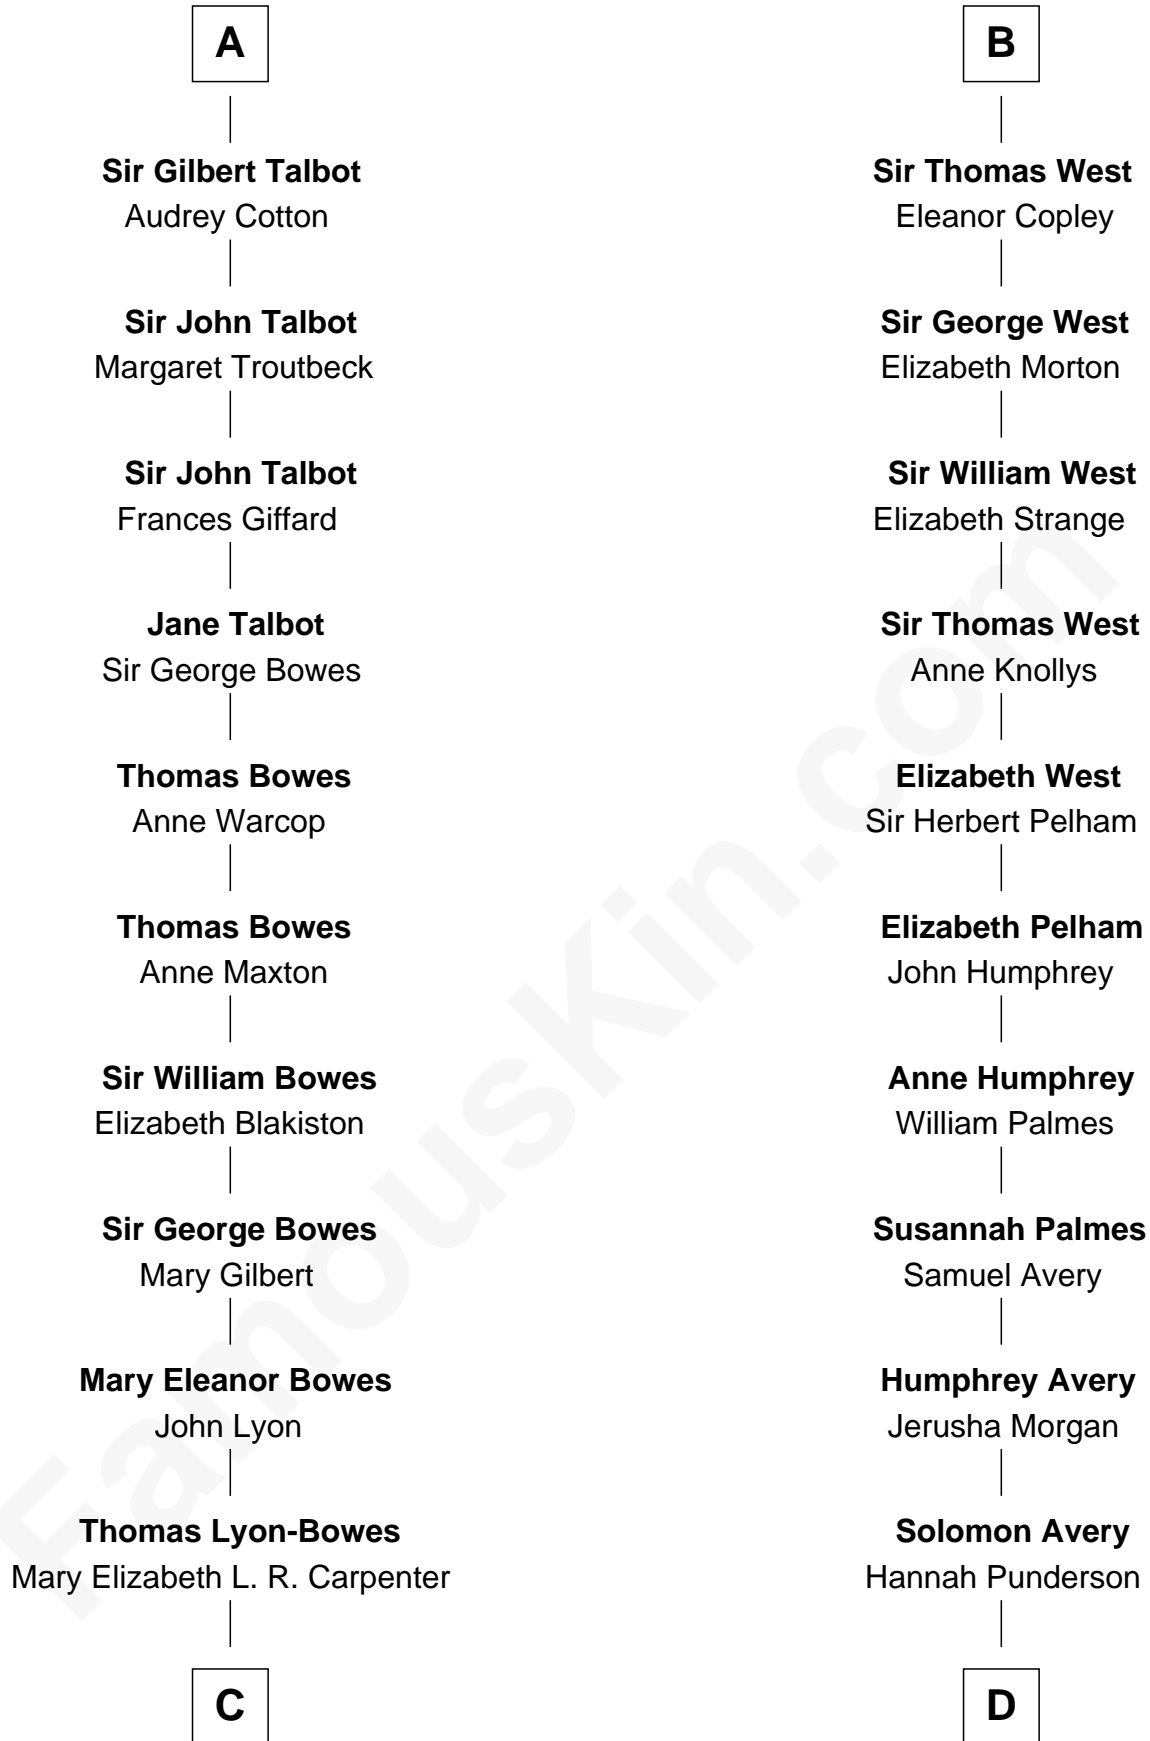

### Queen Elizabeth II

*Queen of the United Kingdom*

20th cousin 1 time removed of

### John D. Rockefeller

*Founder of the Standard Oil Company*

**Robert I, Count of Artois**

Matilda of Brabant

**C**

**Thomas George Lyon-Bowes**

Charlotte Grimstead

**Claude Bowes-Lyon**

Frances Dora Smith

**Claude George Bowes-Lyon**

Cecilia Nina Cavendish-Bentinck

**Elizabeth Bowes-Lyon**

George VI, King of the United Kingdom

**Queen Elizabeth II**

*Queen of the United Kingdom*

**D**

**Miles Avery**

Malinda Pixley

**Lucy Avery**

Godfrey Lewis Rockefeller

**William Avery Rockefeller**

Eliza Davison

**John D. Rockefeller**

*Founder of the Standard Oil Company*