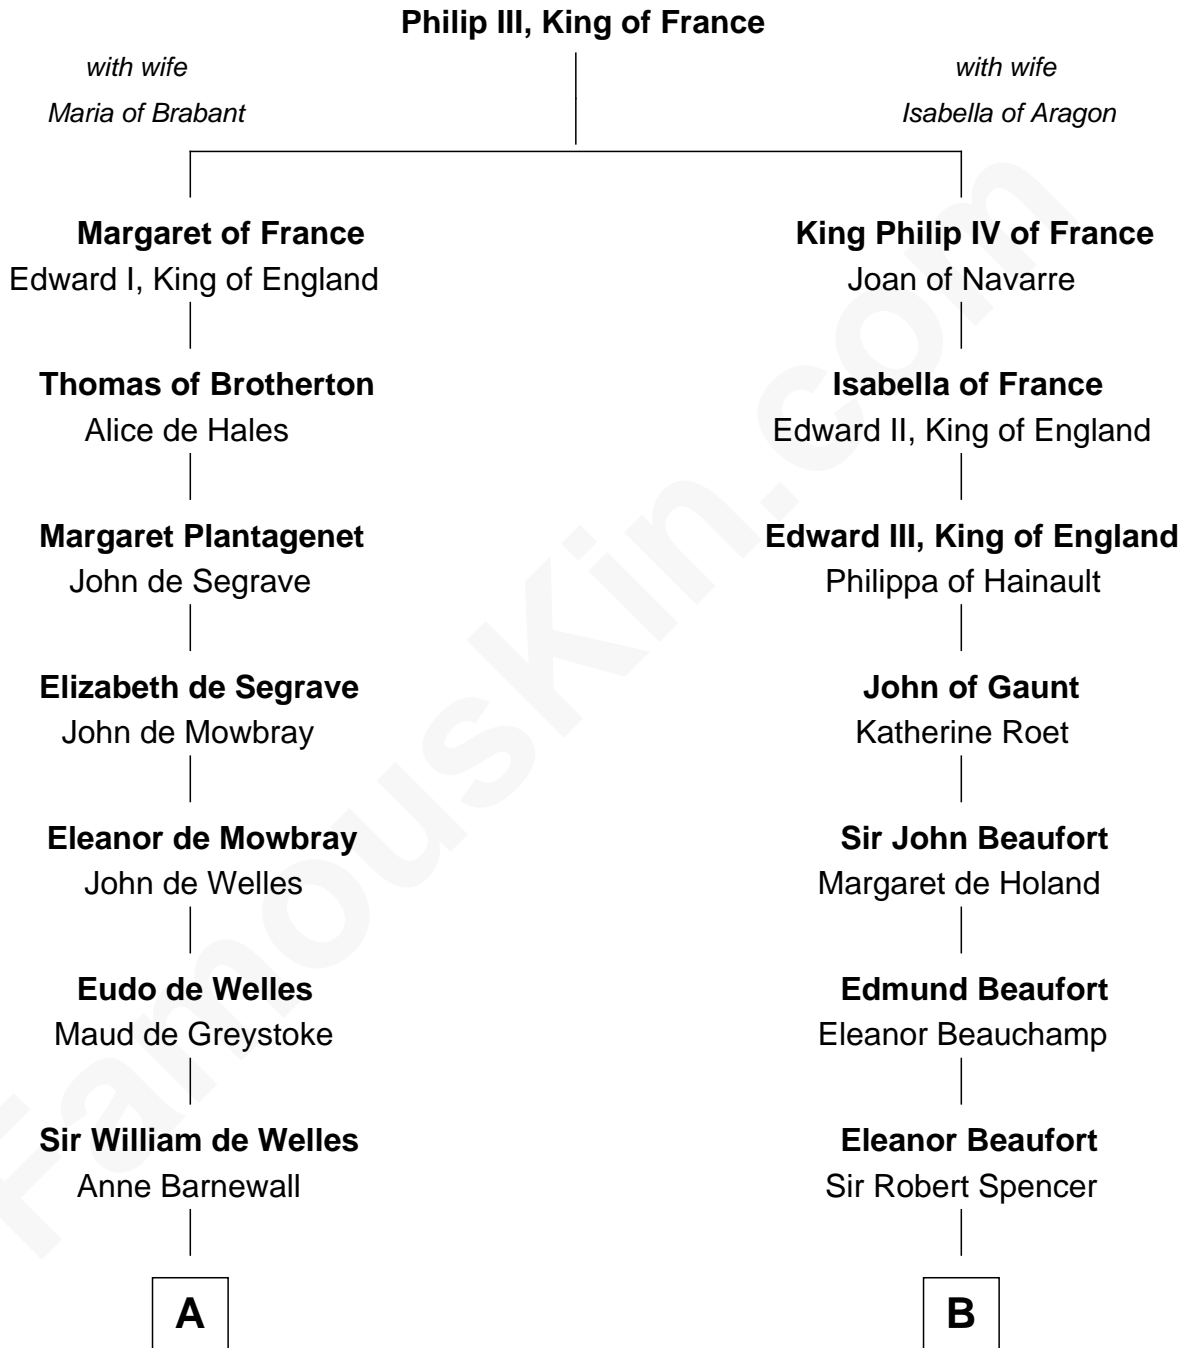

FamousKin.com

Relationship Chart of

Queen Elizabeth II

Queen of the United Kingdom

20th cousin 1 time removed of

John D. Rockefeller

Founder of the Standard Oil Company

C

Anne Wellesley

Charles Augustus Cavendish-Bentinck

Rev. Charles William Cavendish-Bentinck

Caroline Louisa Burnaby

Cecilia Nina Cavendish-Bentinck

Claude George Bowes-Lyon

Elizabeth Bowes-Lyon

George VI, King of the United Kingdom