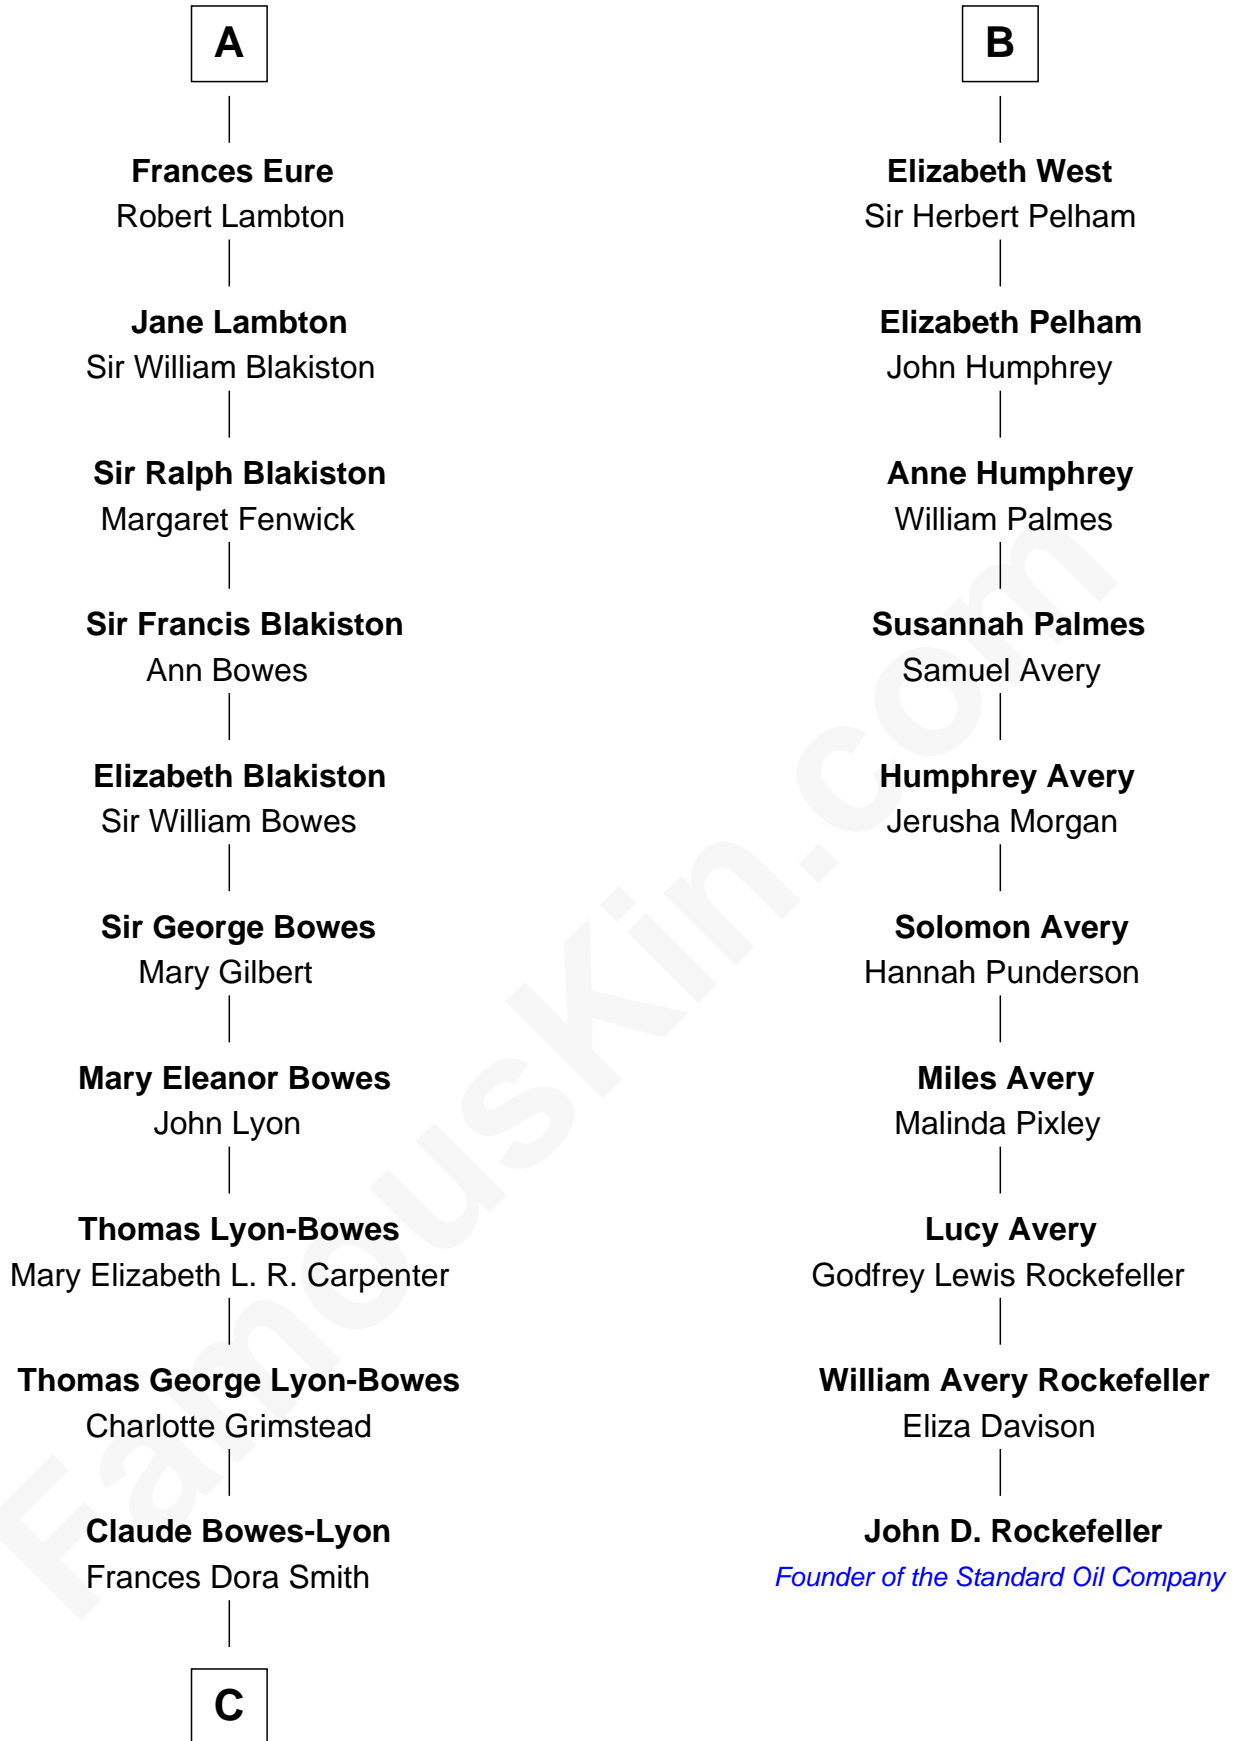

FamousKin.com

Relationship Chart of

Queen Elizabeth II

Queen of the United Kingdom

16th cousin 3 times removed of

John D. Rockefeller

Founder of the Standard Oil Company

Sir Michael de la Pole

Katherine Wingfield

Michael de la Pole
Katherine de Stafford

Isabel de la Pole
Thomas Morley

Anne Morley
Sir John Hastings

Sir Hugh Hastings
Anne Gascoigne

Muriel Hastings
Sir Ralph Eure

Sir William Eure
Elizabeth Willoughby

Sir Ralph Eure
Margery Bowes

A

Anne de la Pole
Robert Thorley

Margaret Thorley
Sir Reynold West

Sir Richard West
Katherine Hungerford

Sir Thomas West
Eleanor Copley

Sir George West
Elizabeth Morton

Sir William West
Elizabeth Strange

Sir Thomas West
Anne Knollys

B

C

Claude George Bowes-Lyon
Cecilia Nina Cavendish-Bentinck

Elizabeth Bowes-Lyon
George VI, King of the United Kingdom

Queen Elizabeth II
Queen of the United Kingdom

FamousKin.com