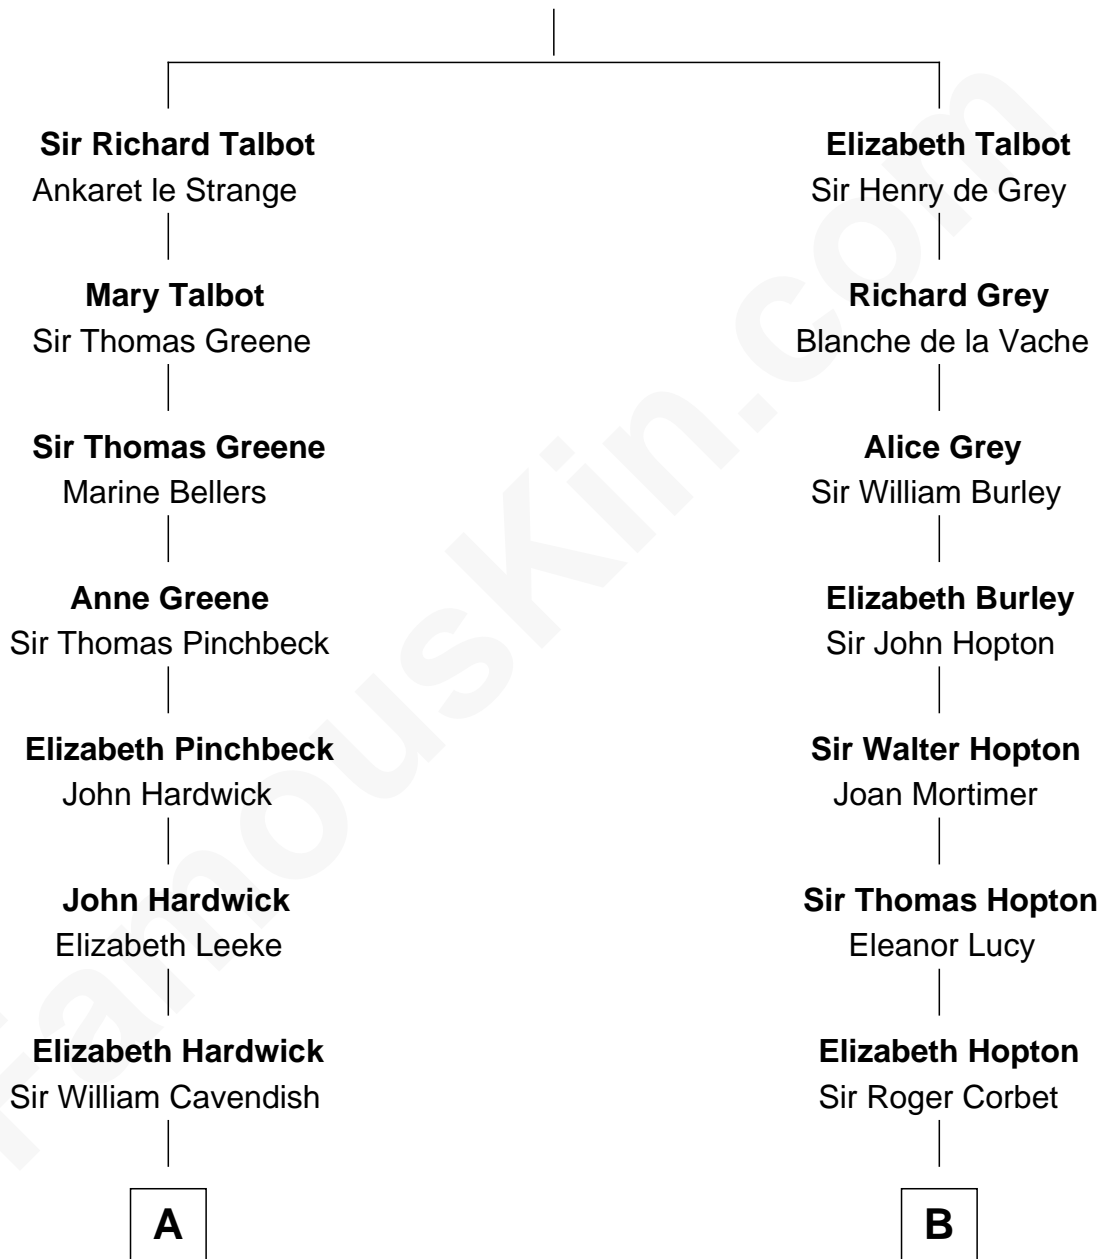

Sir Gilbert Talbot

Pernel le Boteler