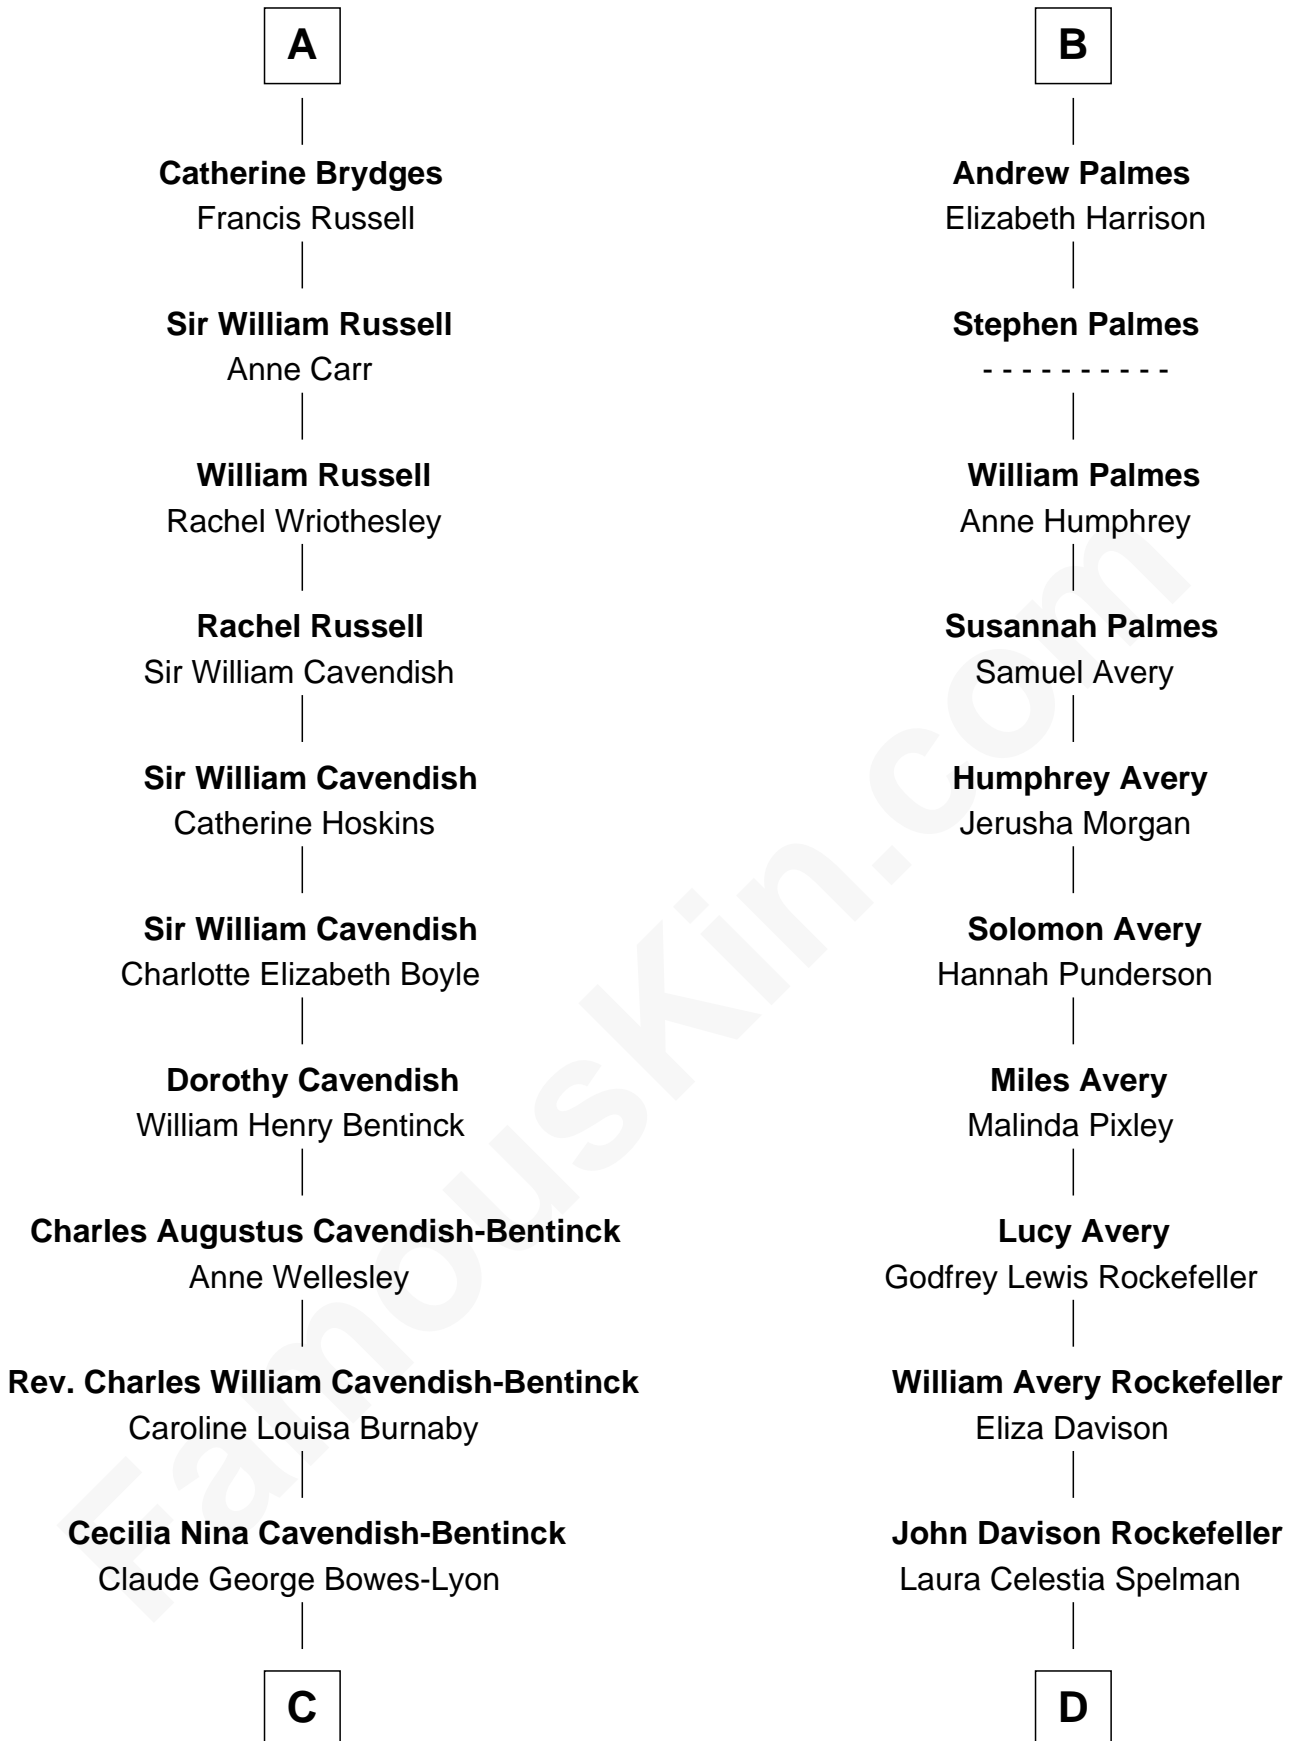

FamousKin.com Relationship Chart of

Queen Elizabeth II

Queen of the United Kingdom

18th cousin of

Nelson Rockefeller

41st U.S. Vice-President

Sir Walter Blount

Sancha de Ayala

C

Elizabeth Bowes-Lyon
George VI, King of the United Kingdom

Queen Elizabeth II
Queen of the United Kingdom

D

John Davison Rockefeller
Abby Greene Aldrich

Nelson Rockefeller
41st U.S. Vice-President

FamousKin.com