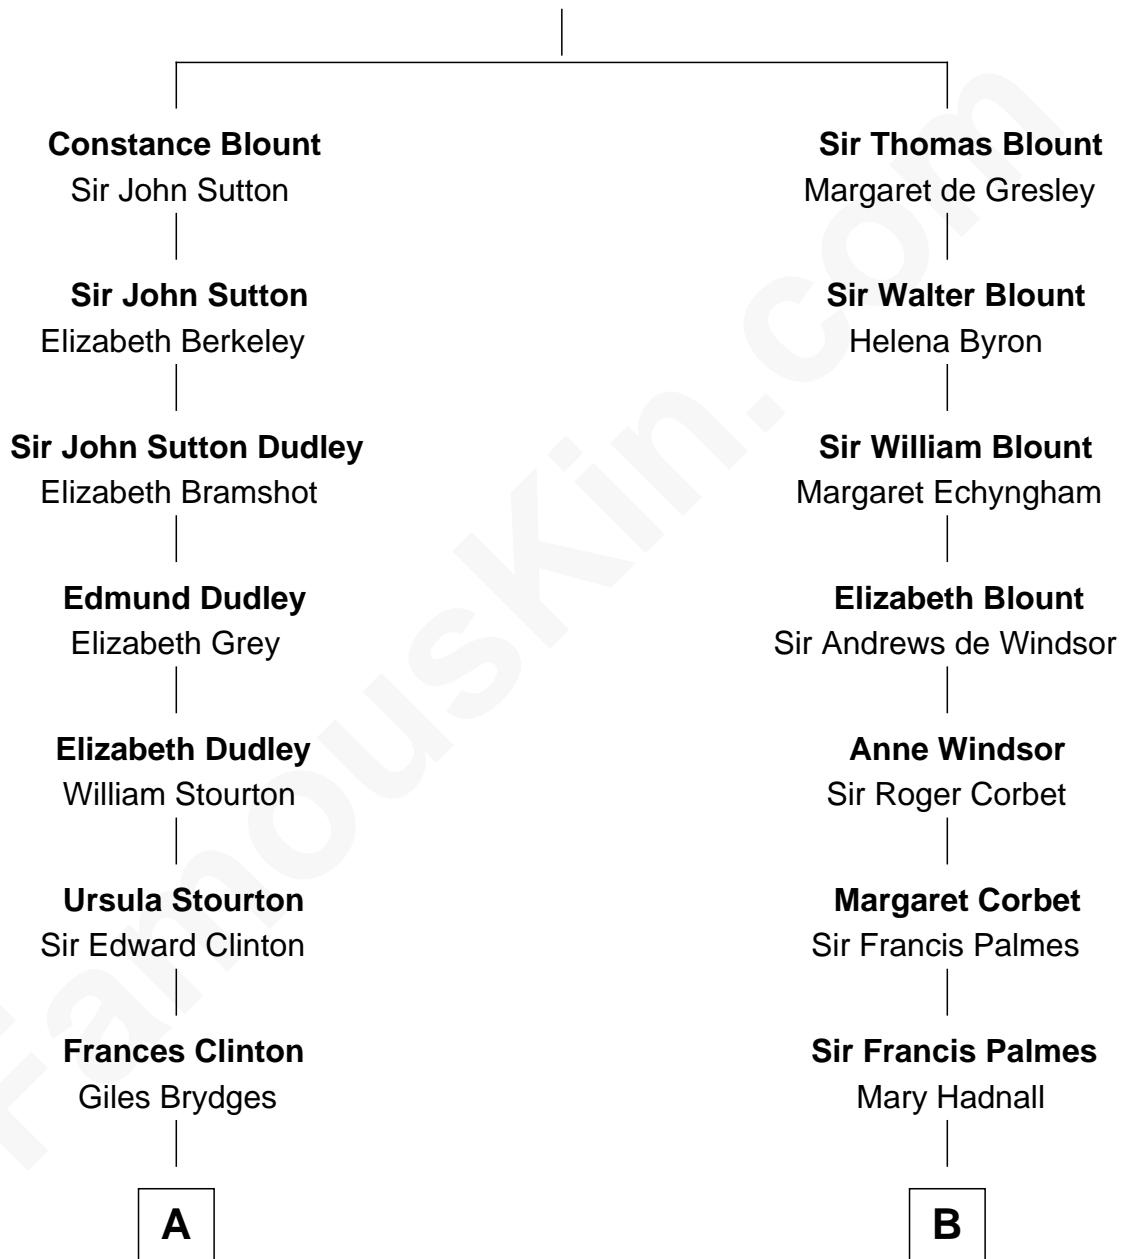

FamousKin.com Relationship Chart of

Queen Elizabeth II

Queen of the United Kingdom

18th cousin of

Nelson Rockefeller

41st U.S. Vice-President

Sir Walter Blount

Sancha de Ayala

C

Elizabeth Bowes-Lyon
George VI, King of the United Kingdom

Queen Elizabeth II
Queen of the United Kingdom

D

John Davison Rockefeller
Abby Greene Aldrich

Nelson Rockefeller
41st U.S. Vice-President

FamousKin.com