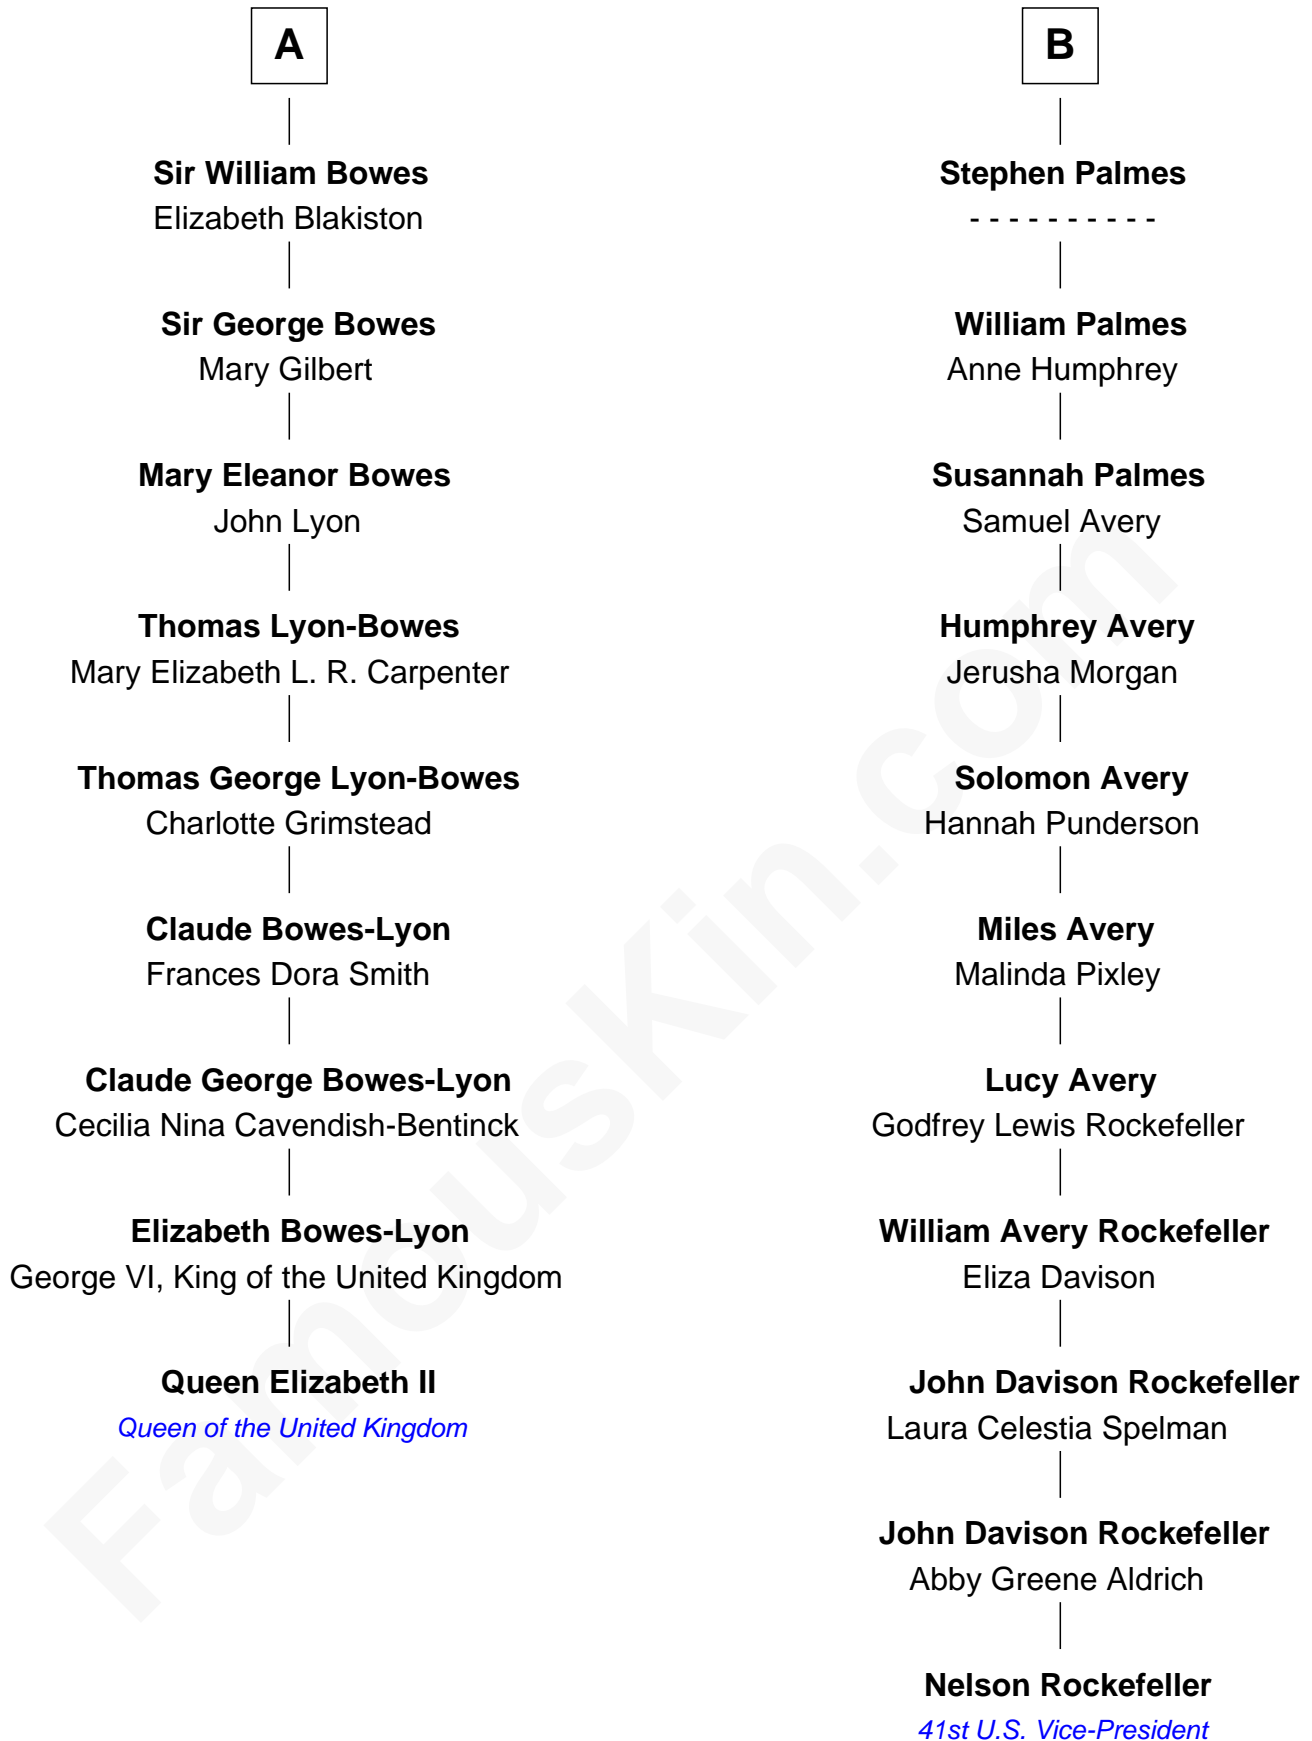

FamousKin.com Relationship Chart of

Queen Elizabeth II

Queen of the United Kingdom

15th cousin 2 times removed of

Nelson Rockefeller

41st U.S. Vice-President

Elizabeth II photo by [Eric Draper](#)