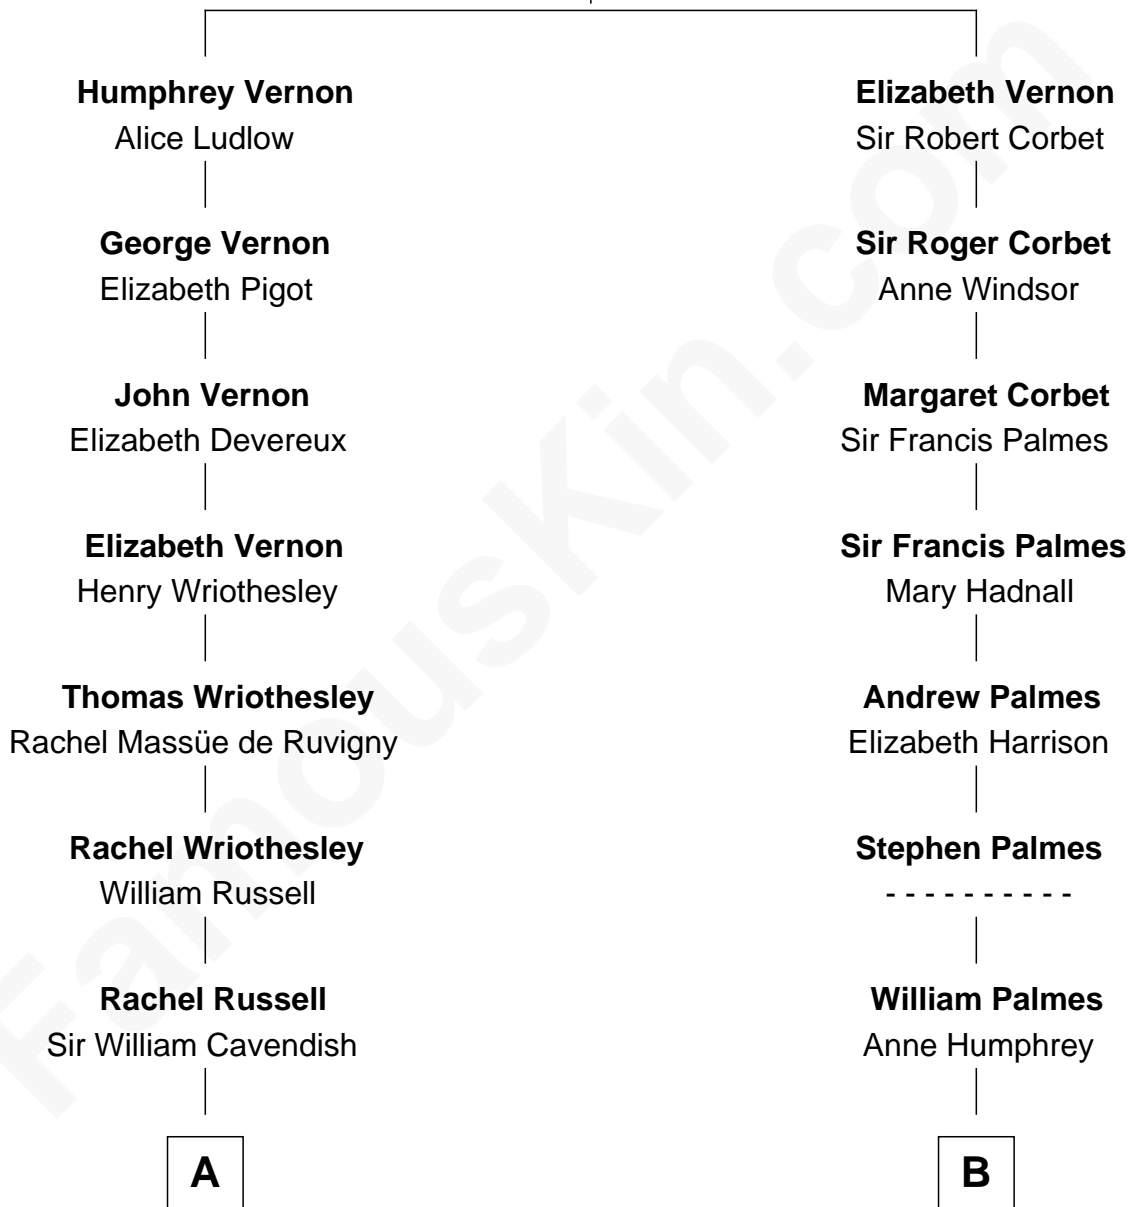

# FamousKin.com Relationship Chart of

**Queen Elizabeth II**

*Queen of the United Kingdom*

14th cousin 1 time removed of

**Nelson Rockefeller**

*41st U.S. Vice-President*

**Sir Henry Vernon**

Ann Talbot

**A**

**Sir William Cavendish**  
Catherine Hoskins

**Sir William Cavendish**  
Charlotte Elizabeth Boyle

**Dorothy Cavendish**  
William Henry Bentinck

**Charles Augustus Cavendish-Bentinck**  
Anne Wellesley