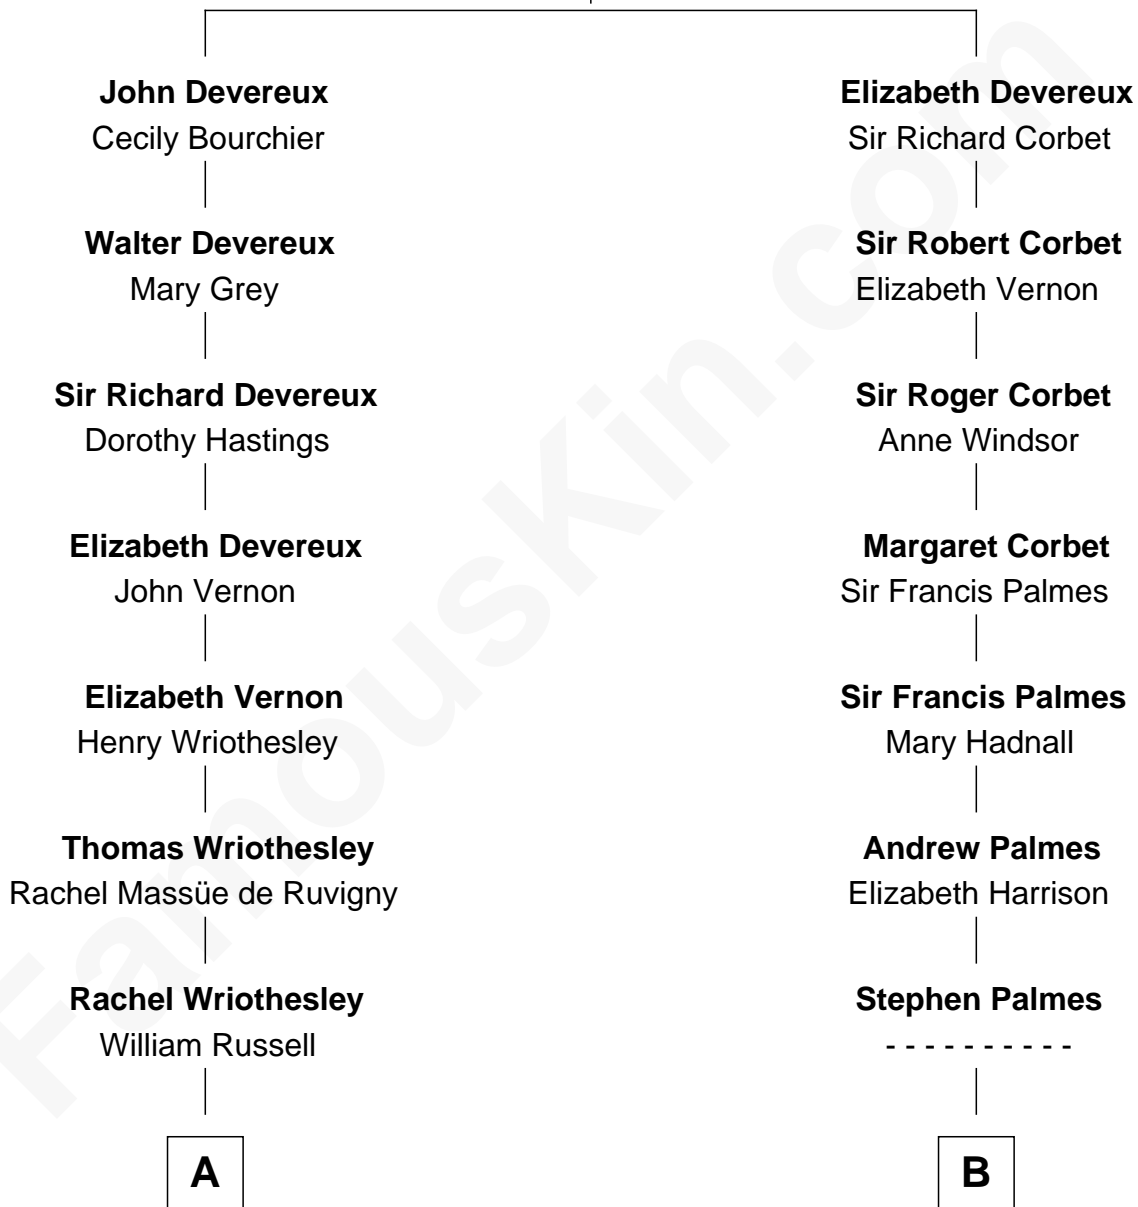

# FamousKin.com Relationship Chart of

**Queen Elizabeth II**

*Queen of the United Kingdom*

15th cousin 1 time removed of

**Nelson Rockefeller**

*41st U.S. Vice-President*

**Sir Walter Devereux**

Anne Ferrers

**A**

**Rachel Russell**  
Sir William Cavendish

**Sir William Cavendish**  
Catherine Hoskins

**Sir William Cavendish**  
Charlotte Elizabeth Boyle

**Dorothy Cavendish**  
William Henry Bentinck

**Charles Augustus Cavendish-Bentinck**  
Anne Wellesley

**Rev. Charles William Cavendish-Bentinck**  
Caroline Louisa Burnaby

**Cecilia Nina Cavendish-Bentinck**  
Claude George Bowes-Lyon

**Elizabeth Bowes-Lyon**  
George VI, King of the United Kingdom

**Queen Elizabeth II**  
*Queen of the United Kingdom*