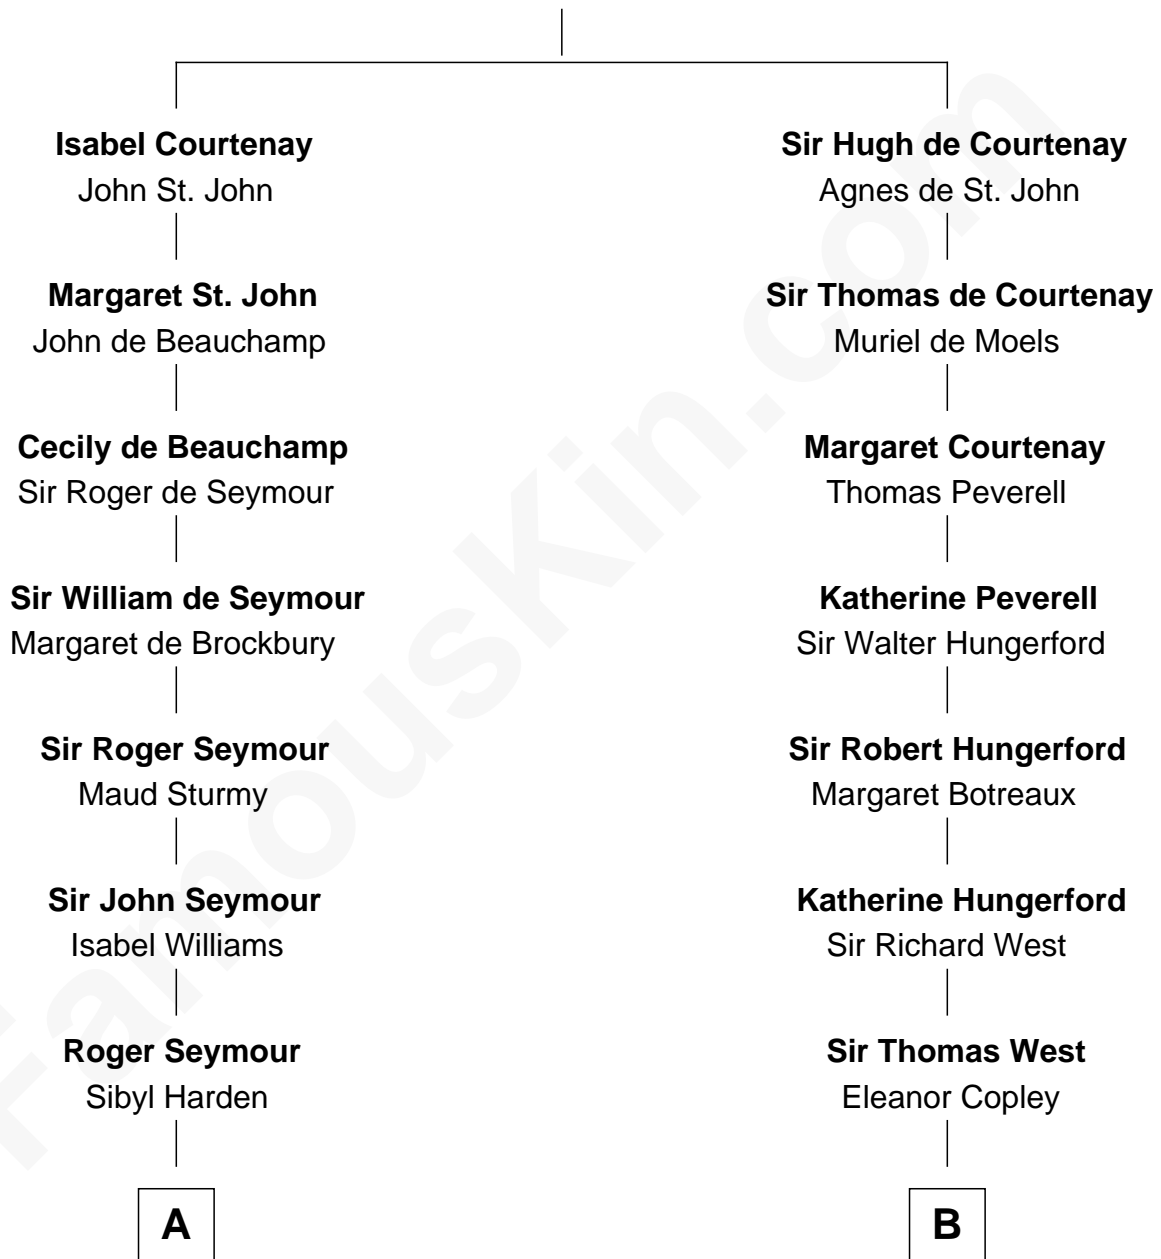

# FamousKin.com Relationship Chart of

**Queen Elizabeth II**

*Queen of the United Kingdom*

21st cousin of

**Nelson Rockefeller**

*41st U.S. Vice-President*

**Sir Hugh de Courtenay**

Eleanor le Despencer

**C**

**Henrietta Mildred Hodgson**

Oswald Smith

**Frances Dora Smith**

Claude Bowes-Lyon

**Claude George Bowes-Lyon**

Cecilia Nina Cavendish-Bentinck

**Elizabeth Bowes-Lyon**

George VI, King of the United Kingdom

**Queen Elizabeth II**

*Queen of the United Kingdom*

**D**

**Lucy Avery**

Godfrey Lewis Rockefeller

**William Avery Rockefeller**

Eliza Davison