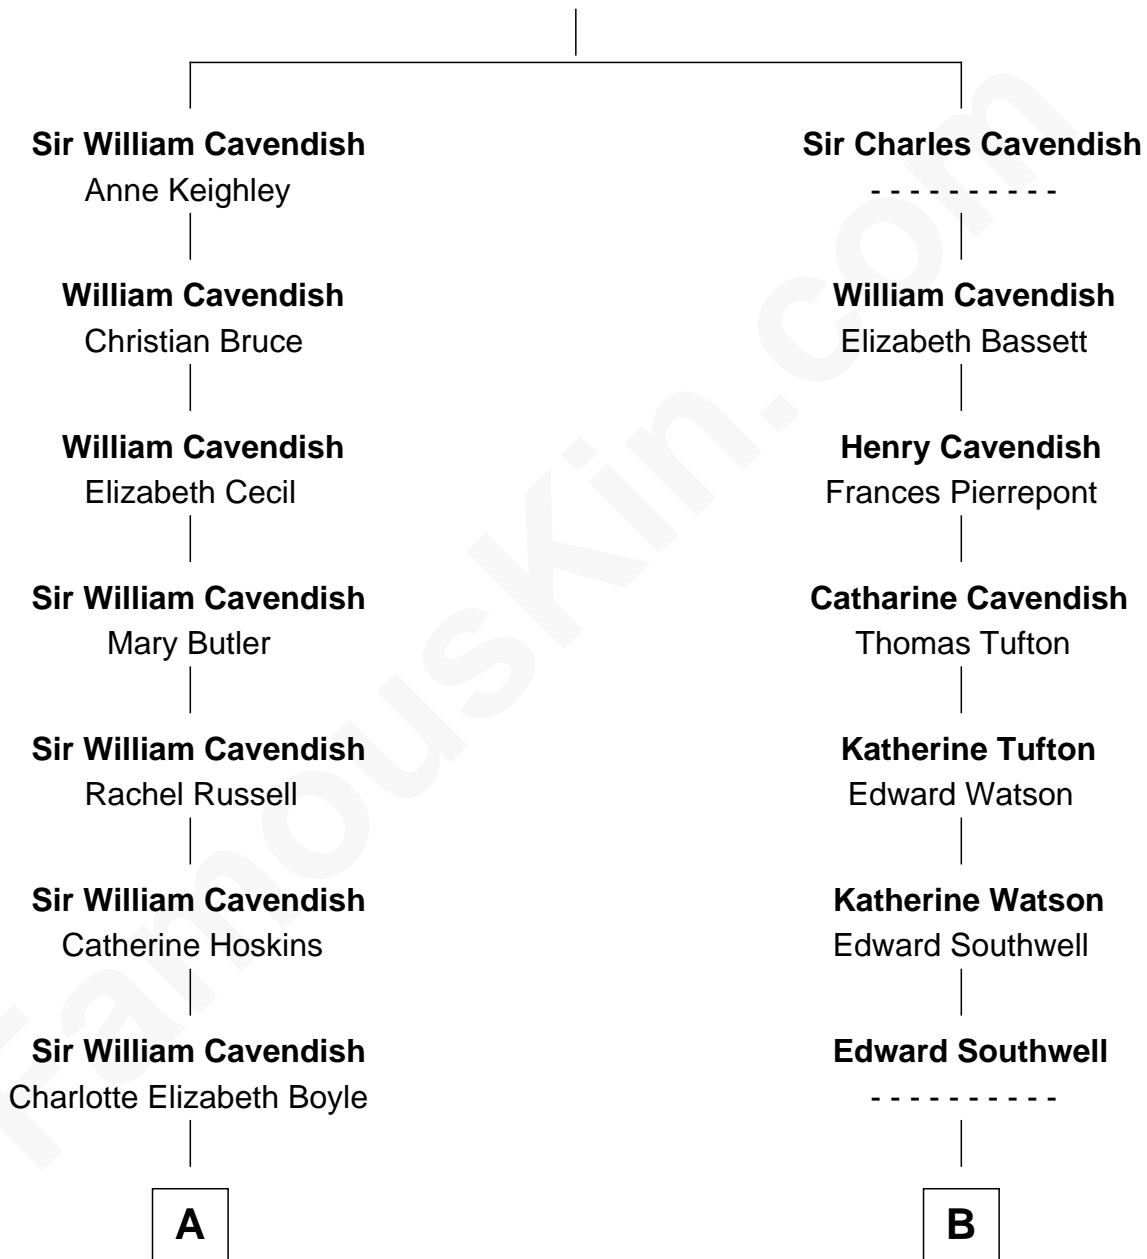

Sir William Cavendish

Elizabeth Hardwick