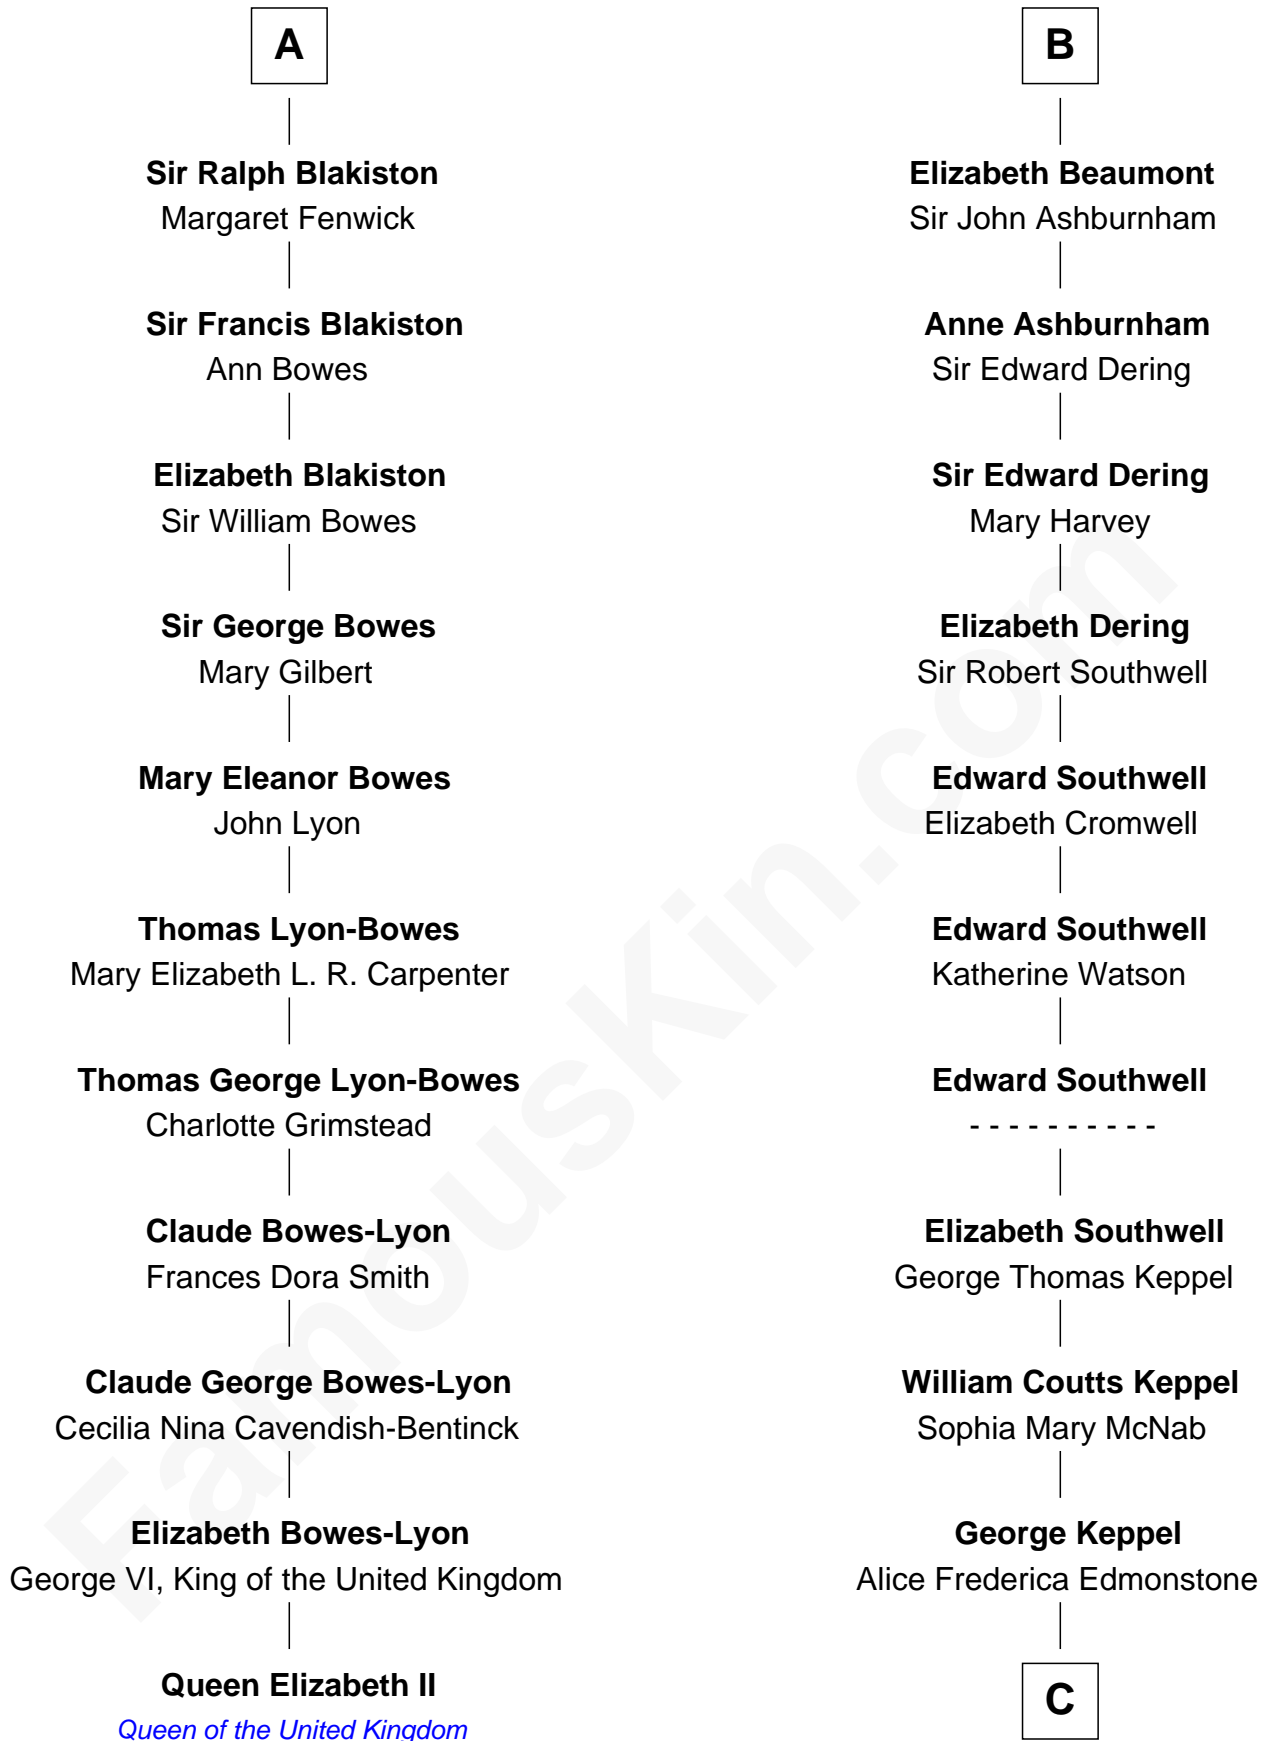

FamousKin.com

Relationship Chart of

Queen Elizabeth II

Queen of the United Kingdom

17th cousin 2 times removed of

Camilla Parker Bowles

Queen Consort of the United Kingdom

C