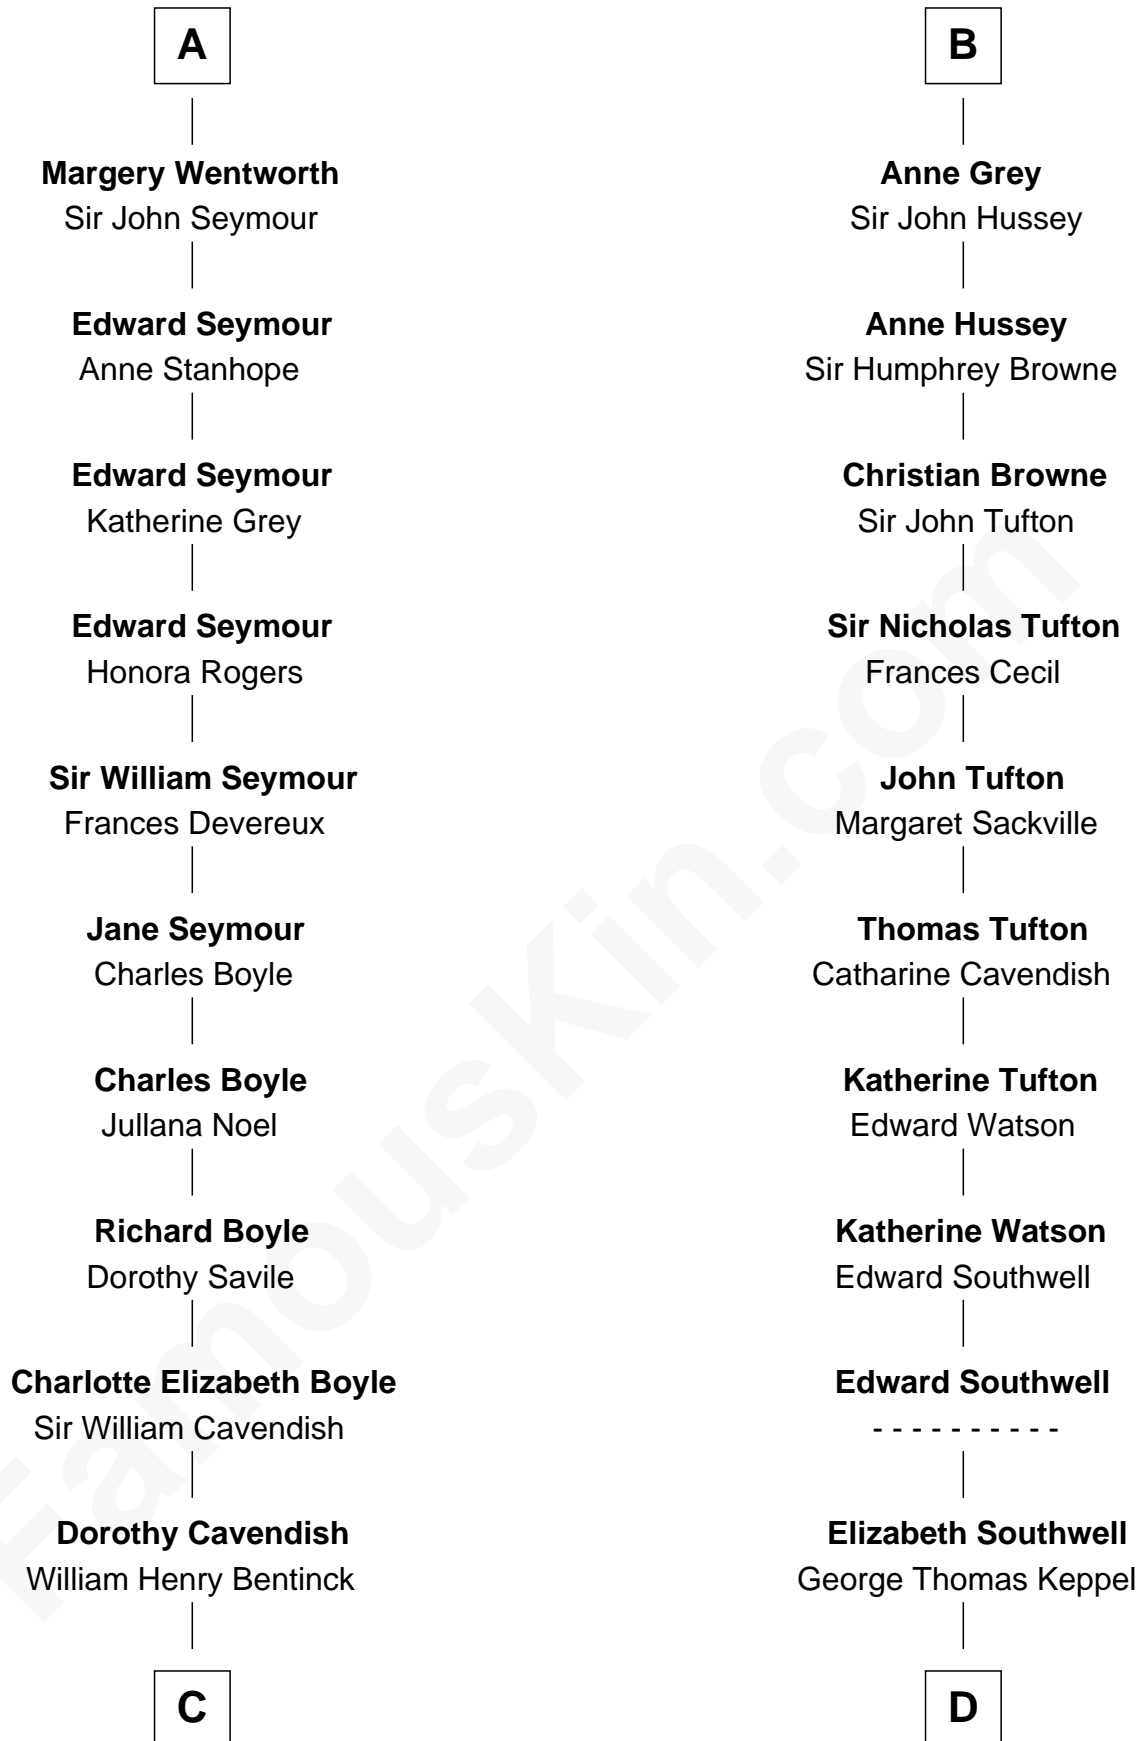

# FamousKin.com Relationship Chart of

**Queen Elizabeth II**

*Queen of the United Kingdom*

21st cousin of

**Camilla Parker Bowles**

*Queen Consort of the United Kingdom*

**Sir William de Valence**

Joan de Munchensi

Sir John de Hastings

**Elizabeth de Hastings**

Sir Roger de Grey

**Sir Reynold de Grey**

Eleanor le Strange

**Sir Reynold Grey**

Margaret de Ros

**Sir John Grey**

Constance de Holand

**Sir Edmund Grey**

Katherine Percy

**George Grey**

Catherine Herbert

**B**

**C**

**Charles Augustus Cavendish-Bentinck**

Anne Wellesley

**Rev. Charles William Cavendish-Bentinck**

Caroline Louisa Burnaby

**Cecilia Nina Cavendish-Bentinck**

Claude George Bowes-Lyon

**Elizabeth Bowes-Lyon**

George VI, King of the United Kingdom