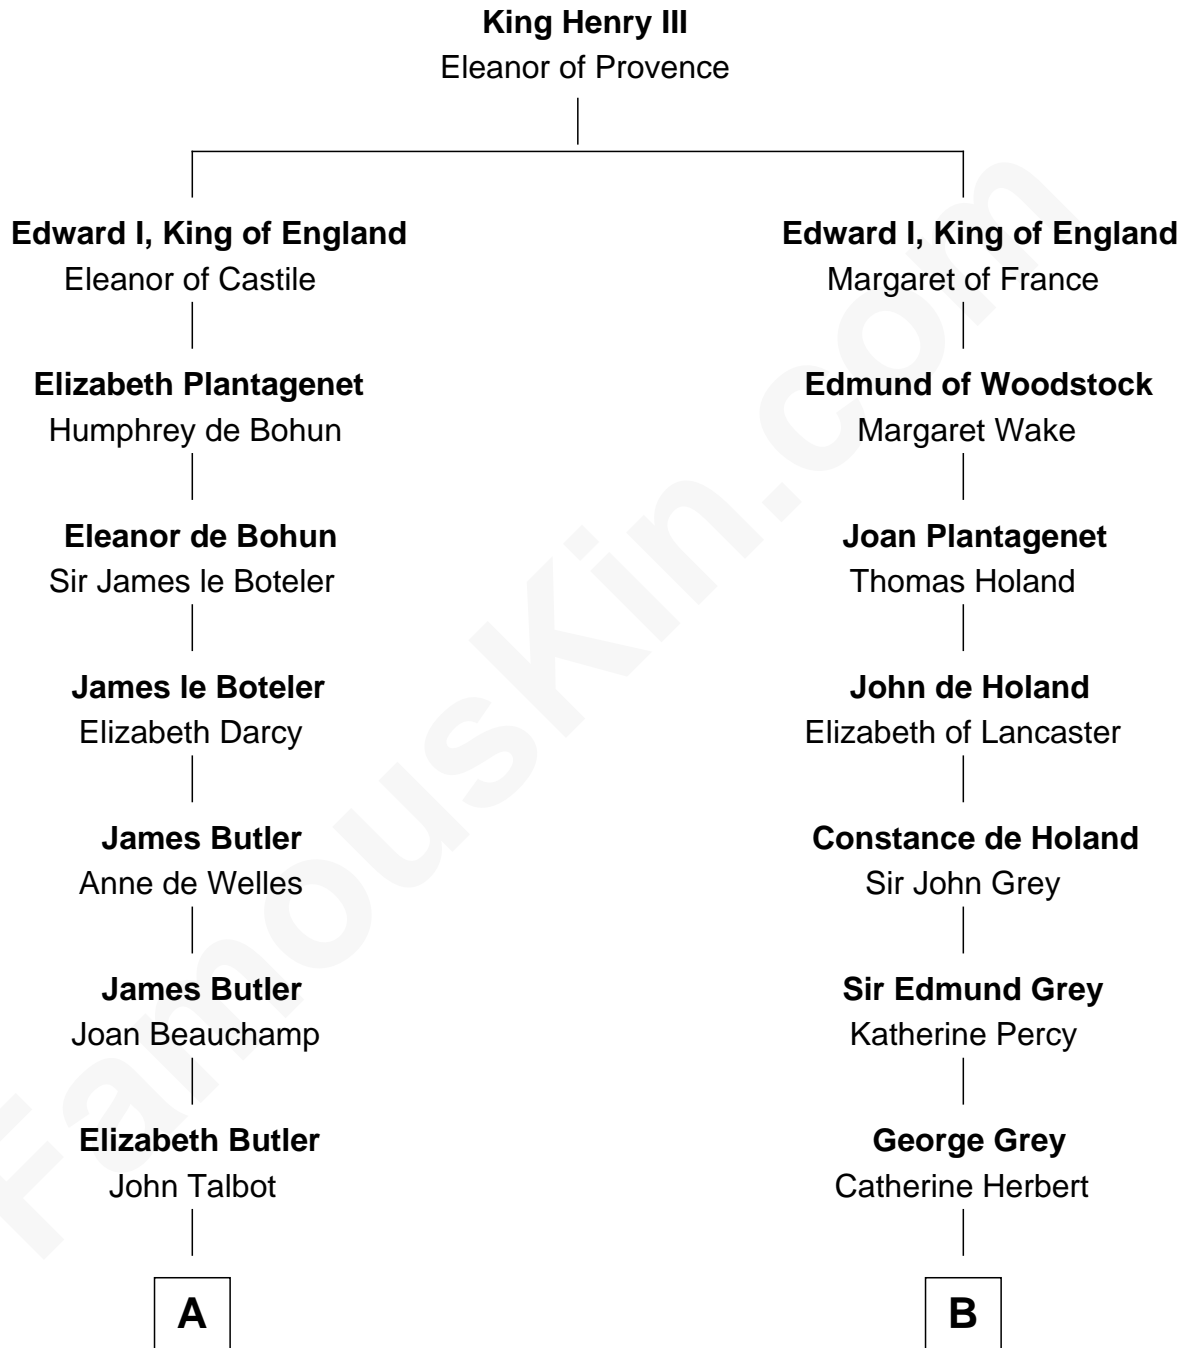

FamousKin.com Relationship Chart of

Queen Elizabeth II

Queen of the United Kingdom

21st cousin of

Camilla Parker Bowles

Queen Consort of the United Kingdom

C

Thomas George Lyon-Bowes

Charlotte Grimstead

Claude Bowes-Lyon

Frances Dora Smith

Claude George Bowes-Lyon

Cecilia Nina Cavendish-Bentinck

Elizabeth Bowes-Lyon

George VI, King of the United Kingdom

Queen Elizabeth II

Queen of the United Kingdom

D

William Coutts Keppel

Sophia Mary McNab

George Keppel

Alice Frederica Edmonstone

Sonia Rosemary Keppel

Roland Calvert Cubitt