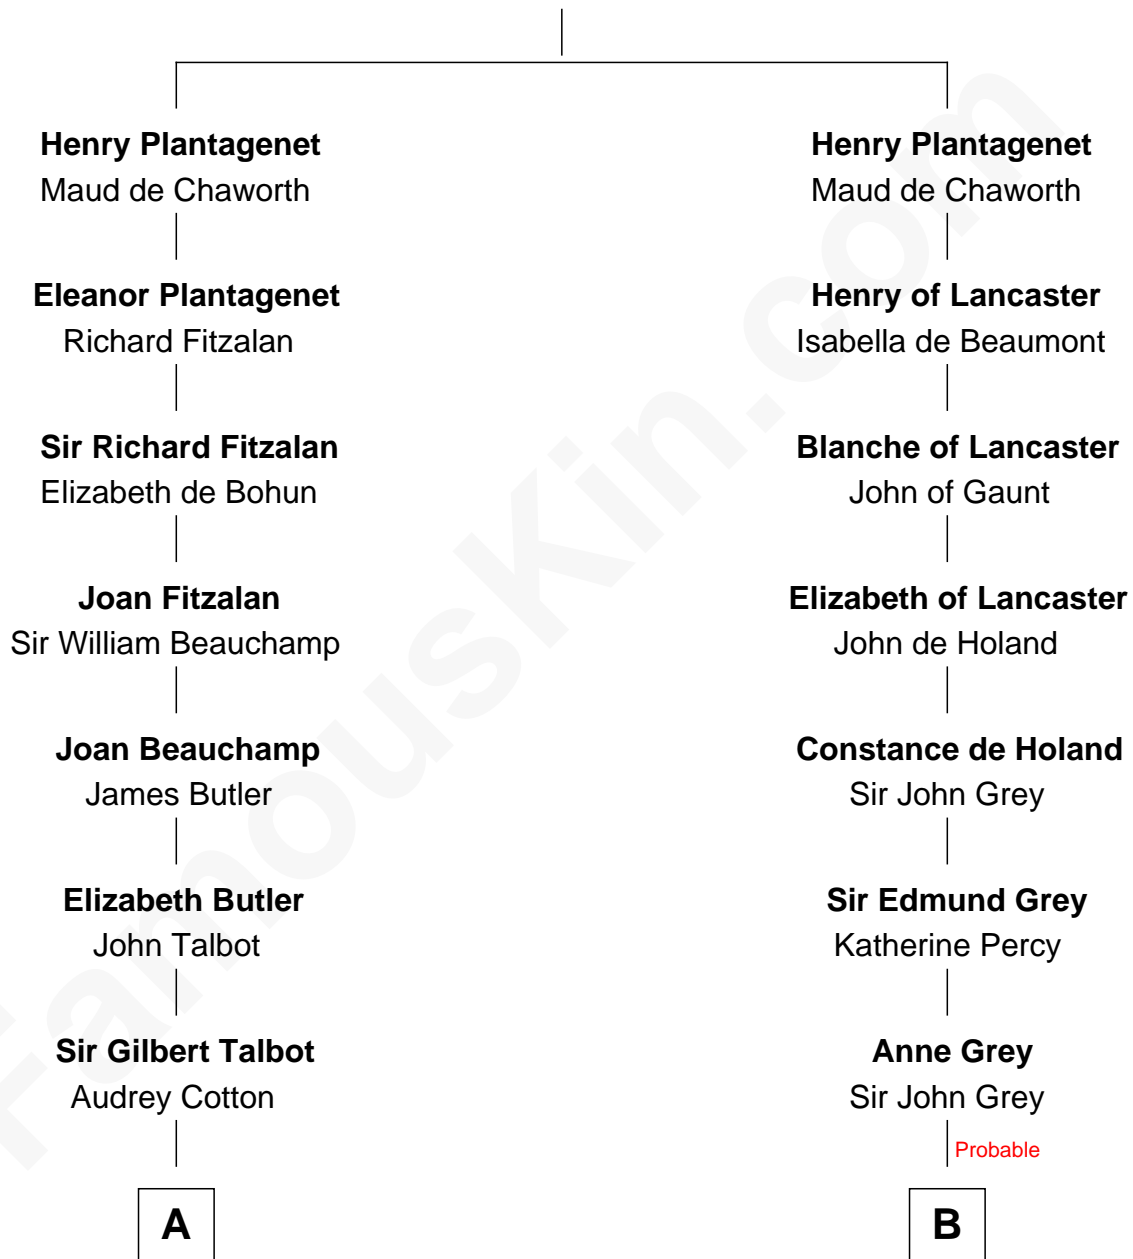

FamousKin.com

Relationship Chart of

Queen Elizabeth II

Queen of the United Kingdom

20th cousin 1 time removed of

Raquel Welch

Movie Actress

Edmund Plantagenet

Blanche of Artois

C

Claude Bowes-Lyon

Frances Dora Smith

Claude George Bowes-Lyon

Cecilia Nina Cavendish-Bentinck

Elizabeth Bowes-Lyon

George VI, King of the United Kingdom