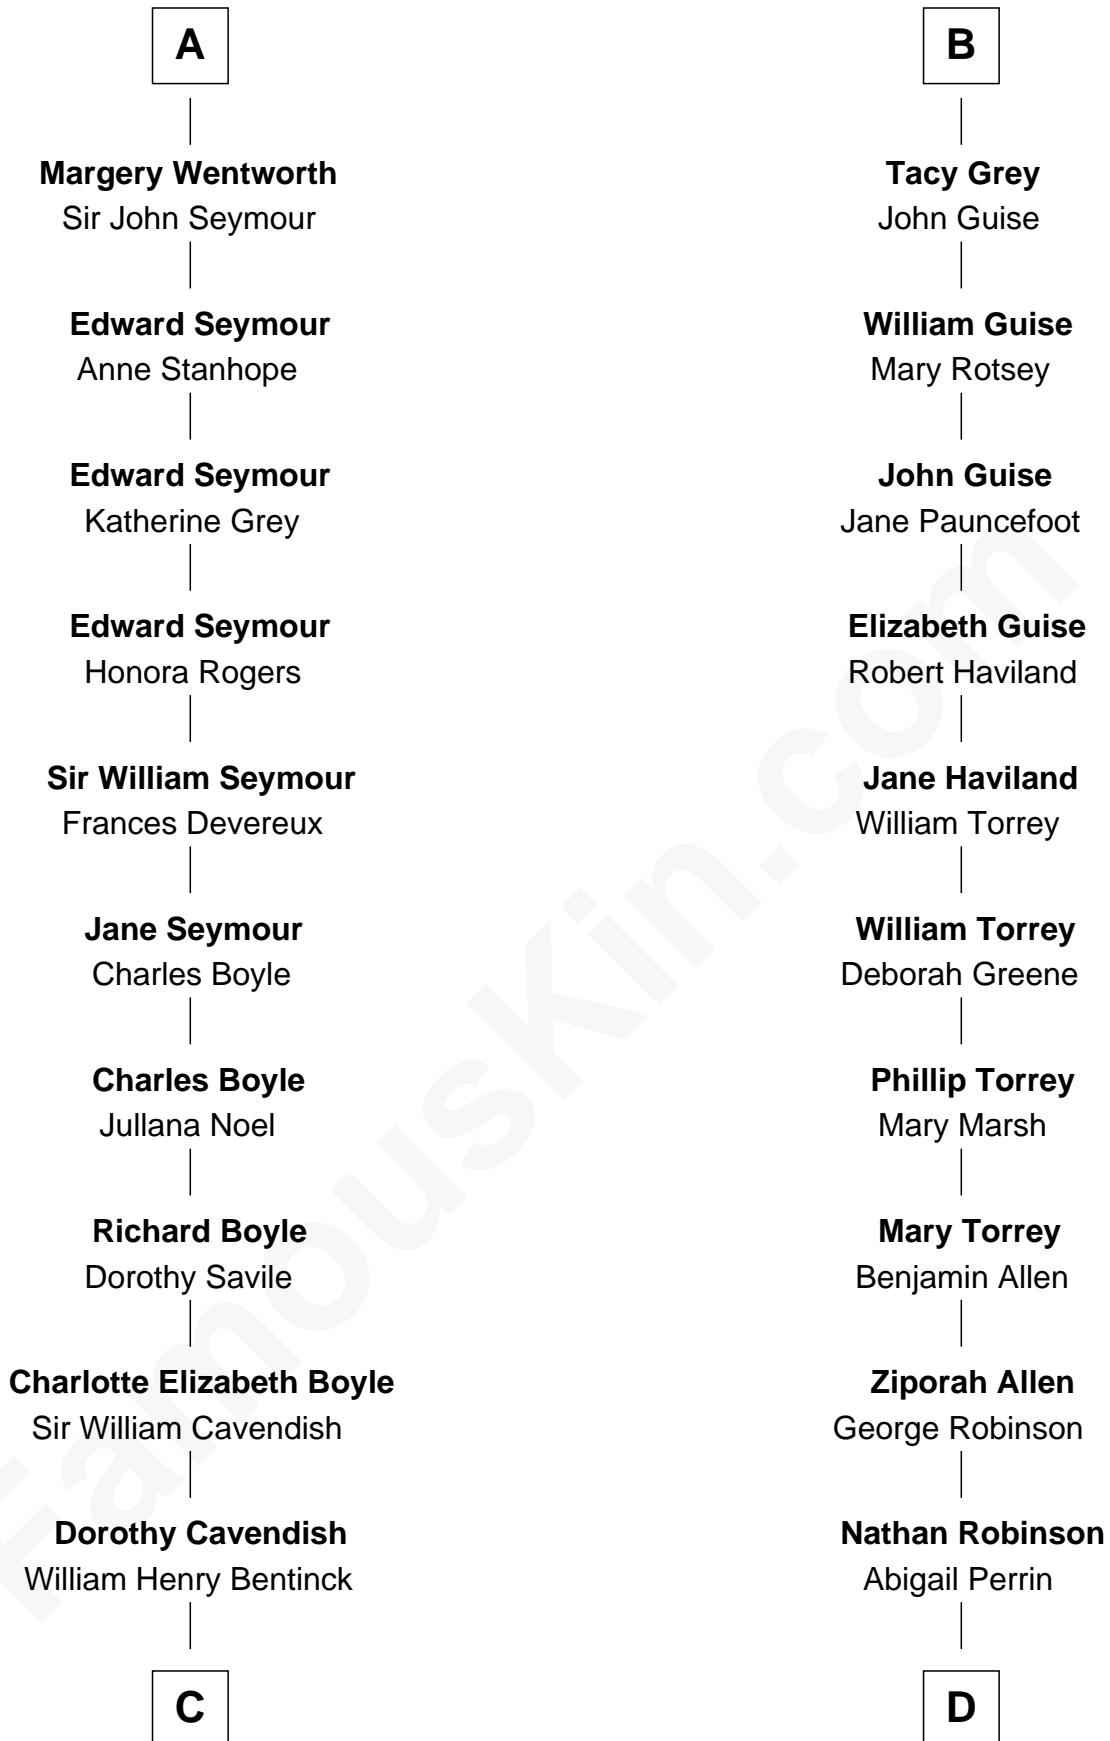

FamousKin.com Relationship Chart of

Queen Elizabeth II

Queen of the United Kingdom

21st cousin of

Raquel Welch

Movie Actress

Sir William de Valence

Joan de Munchensi

Constance de Holand

Sir Edmund Grey

Katherine Percy

Anne Grey

Sir John Grey

Probable

B

C