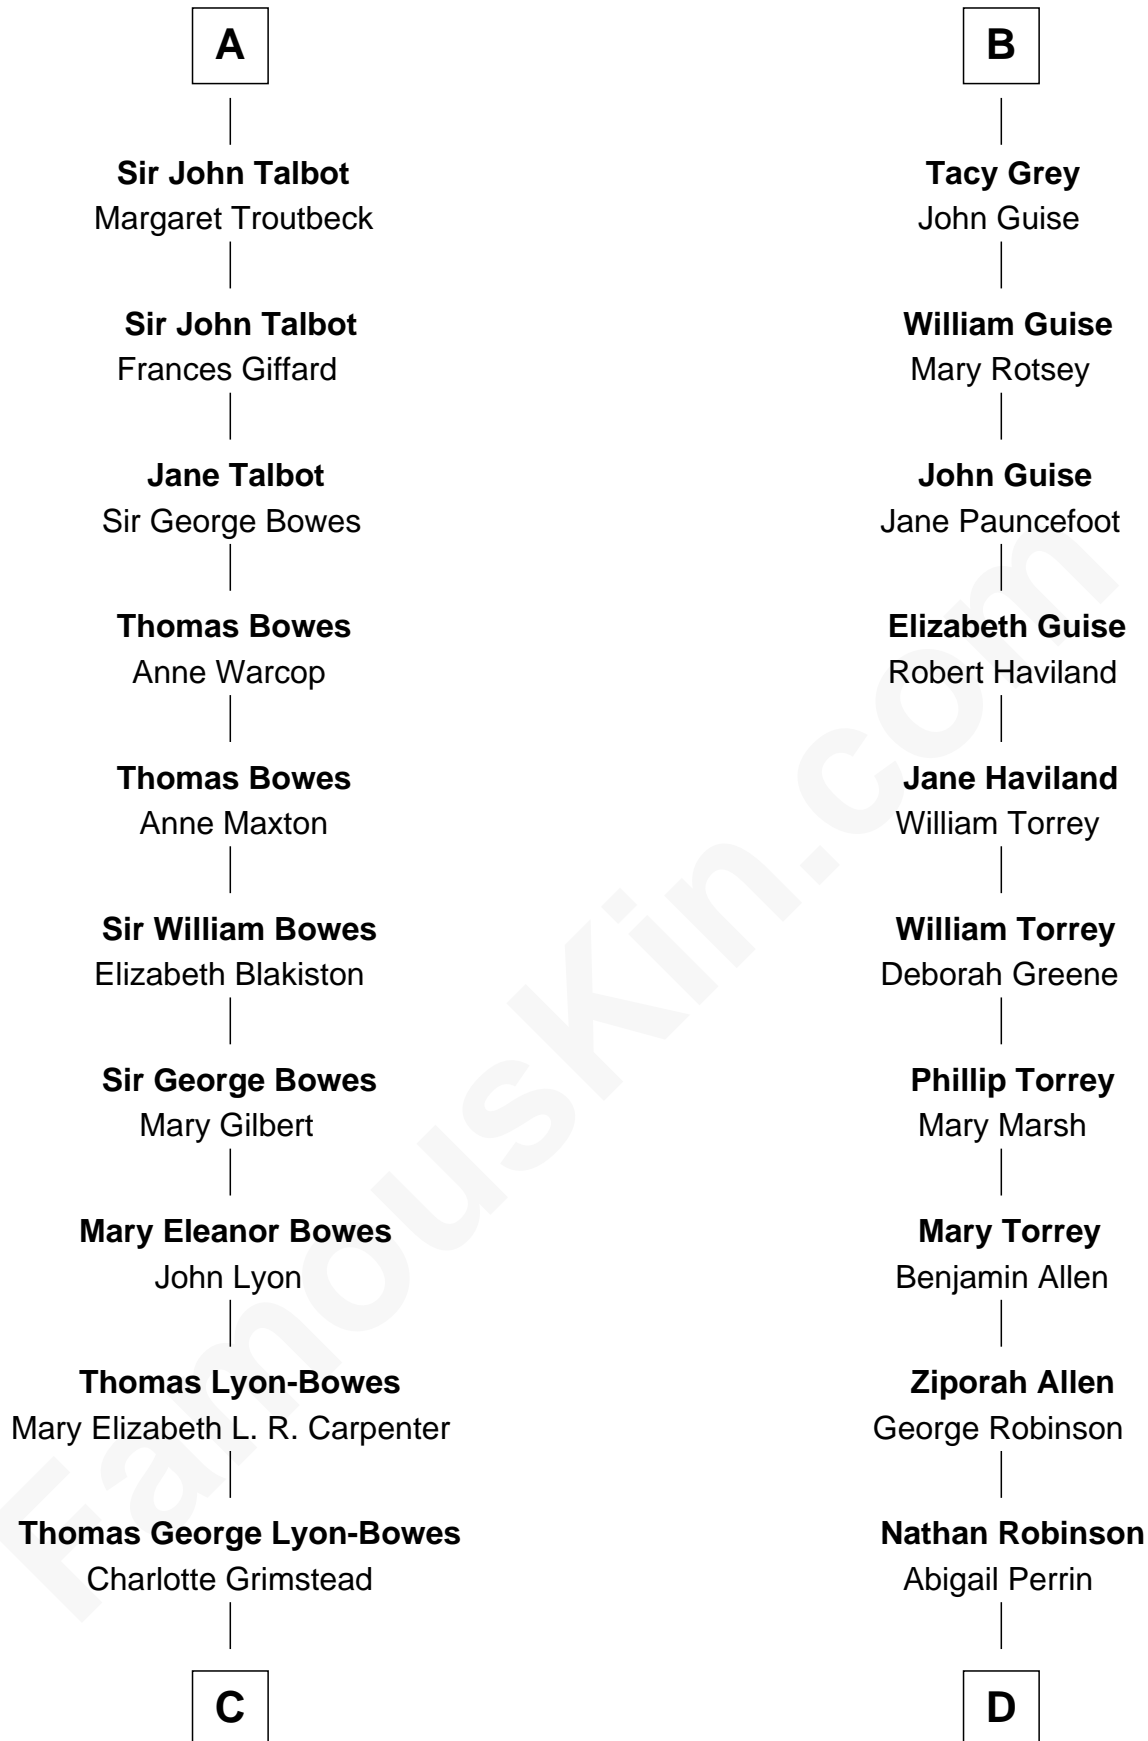

FamousKin.com

Relationship Chart of

Queen Elizabeth II

Queen of the United Kingdom

20th cousin 1 time removed of

Raquel Welch

Movie Actress

C

Claude Bowes-Lyon

Frances Dora Smith

Claude George Bowes-Lyon

Cecilia Nina Cavendish-Bentinck

Elizabeth Bowes-Lyon

George VI, King of the United Kingdom

Queen Elizabeth II

Queen of the United Kingdom