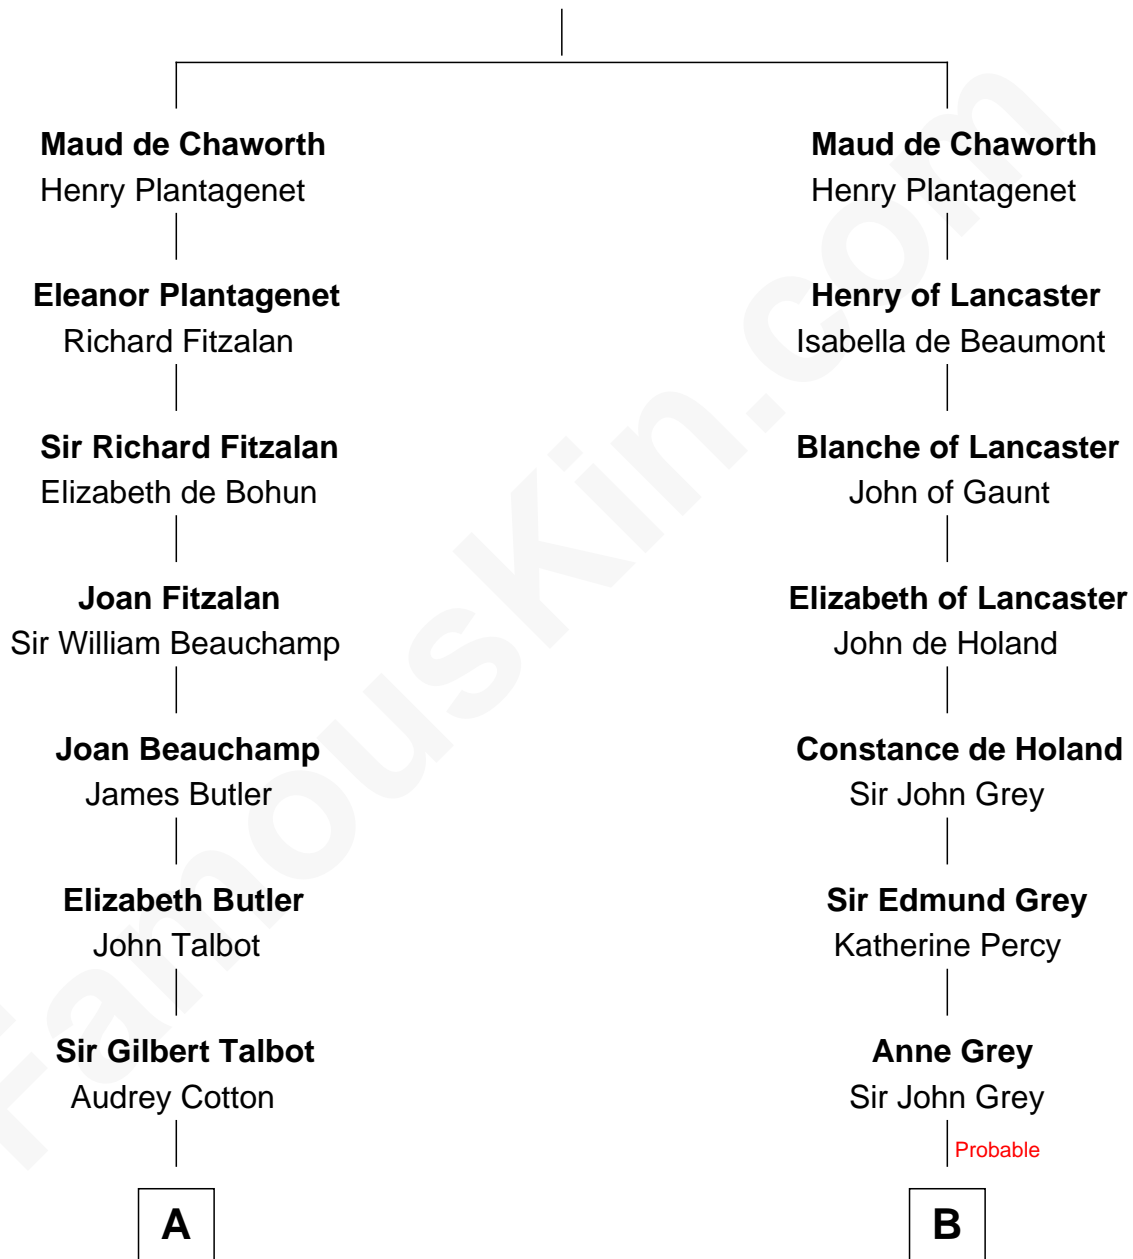

FamousKin.com Relationship Chart of

Queen Elizabeth II

Queen of the United Kingdom

20th cousin 1 time removed of

Raquel Welch

Movie Actress

Sir Patrick de Chaworth

Isabella de Beauchamp

C

Claude Bowes-Lyon

Frances Dora Smith

Claude George Bowes-Lyon

Cecilia Nina Cavendish-Bentinck

Elizabeth Bowes-Lyon

George VI, King of the United Kingdom

Queen Elizabeth II

Queen of the United Kingdom

D

Hannah Kent Robinson

Elbridge Gerry Hall

Justin Smith Hall

Sarah Mehitable Stanford

Emery Stanford Hall

Clara Louise Adams