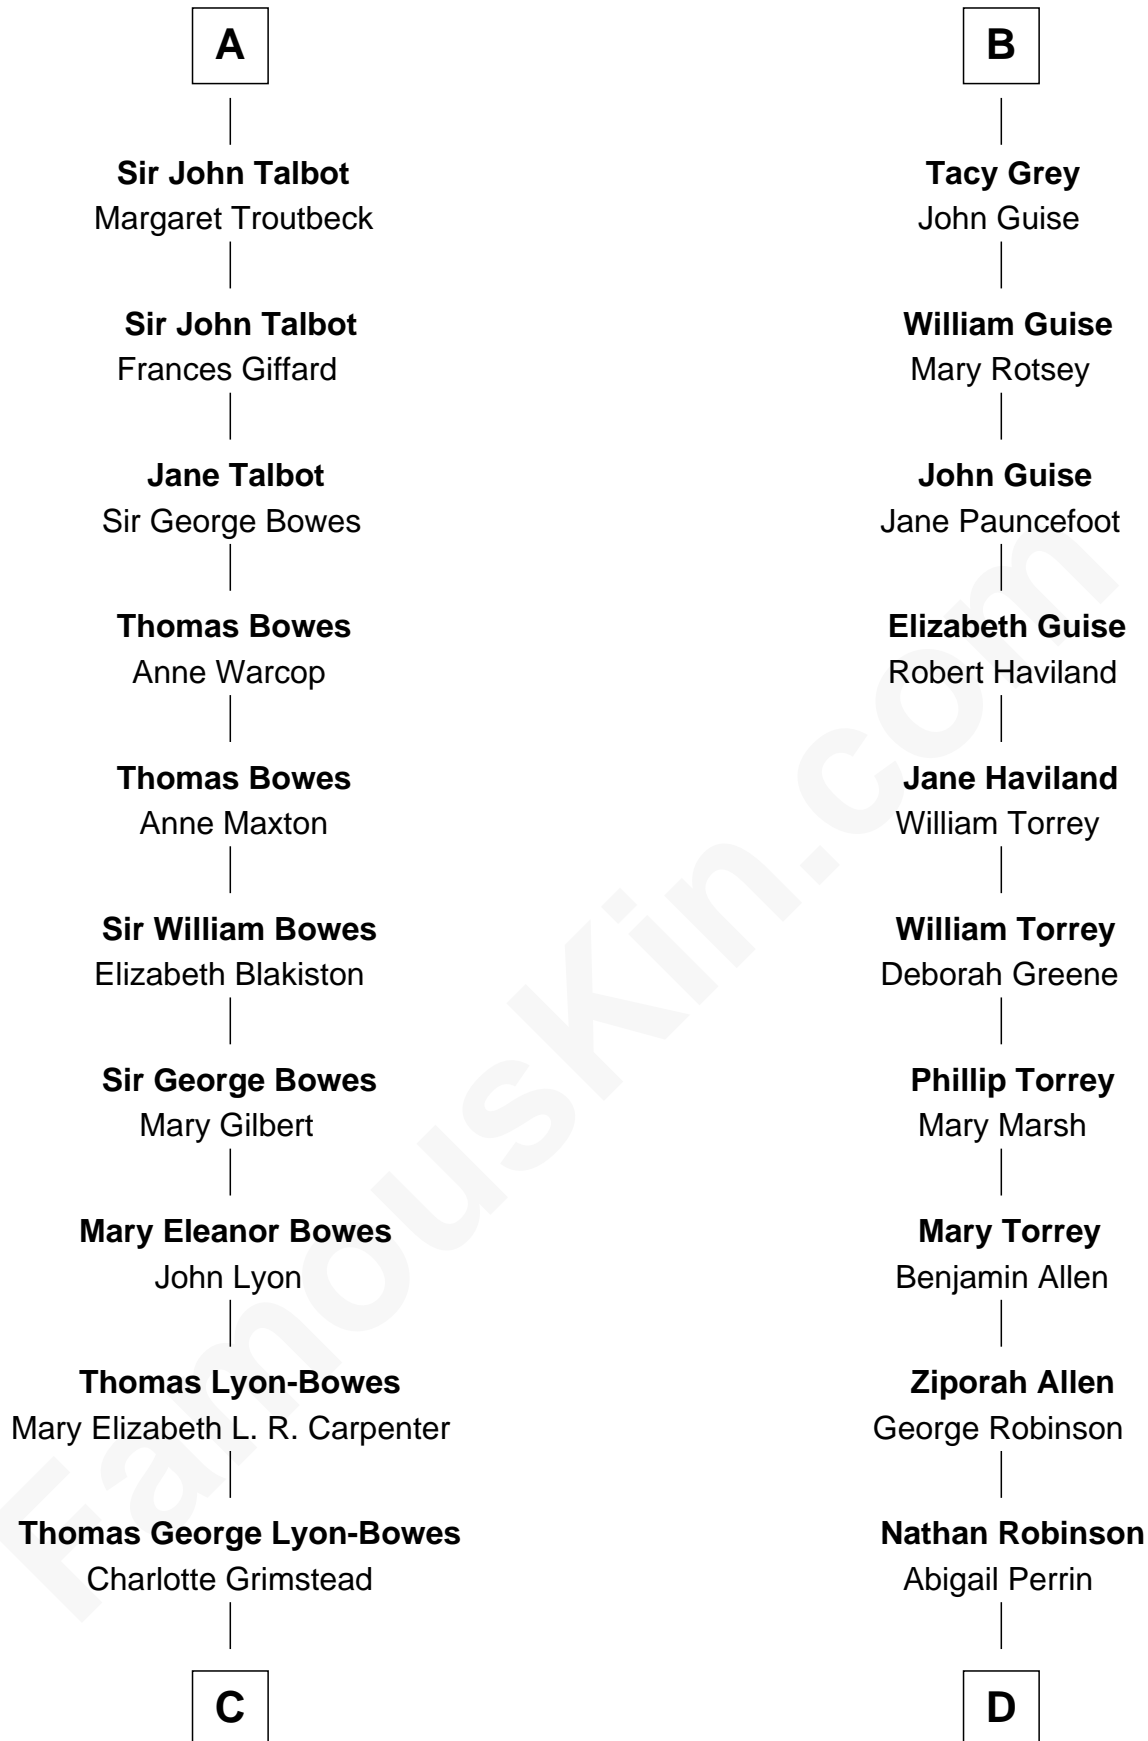

FamousKin.com Relationship Chart of

Queen Elizabeth II

Queen of the United Kingdom

20th cousin 1 time removed of

Raquel Welch

Movie Actress

Sir Patrick de Chaworth

Isabella de Beauchamp

C

Claude Bowes-Lyon

Frances Dora Smith

Claude George Bowes-Lyon

Cecilia Nina Cavendish-Bentinck

Elizabeth Bowes-Lyon

George VI, King of the United Kingdom

Queen Elizabeth II