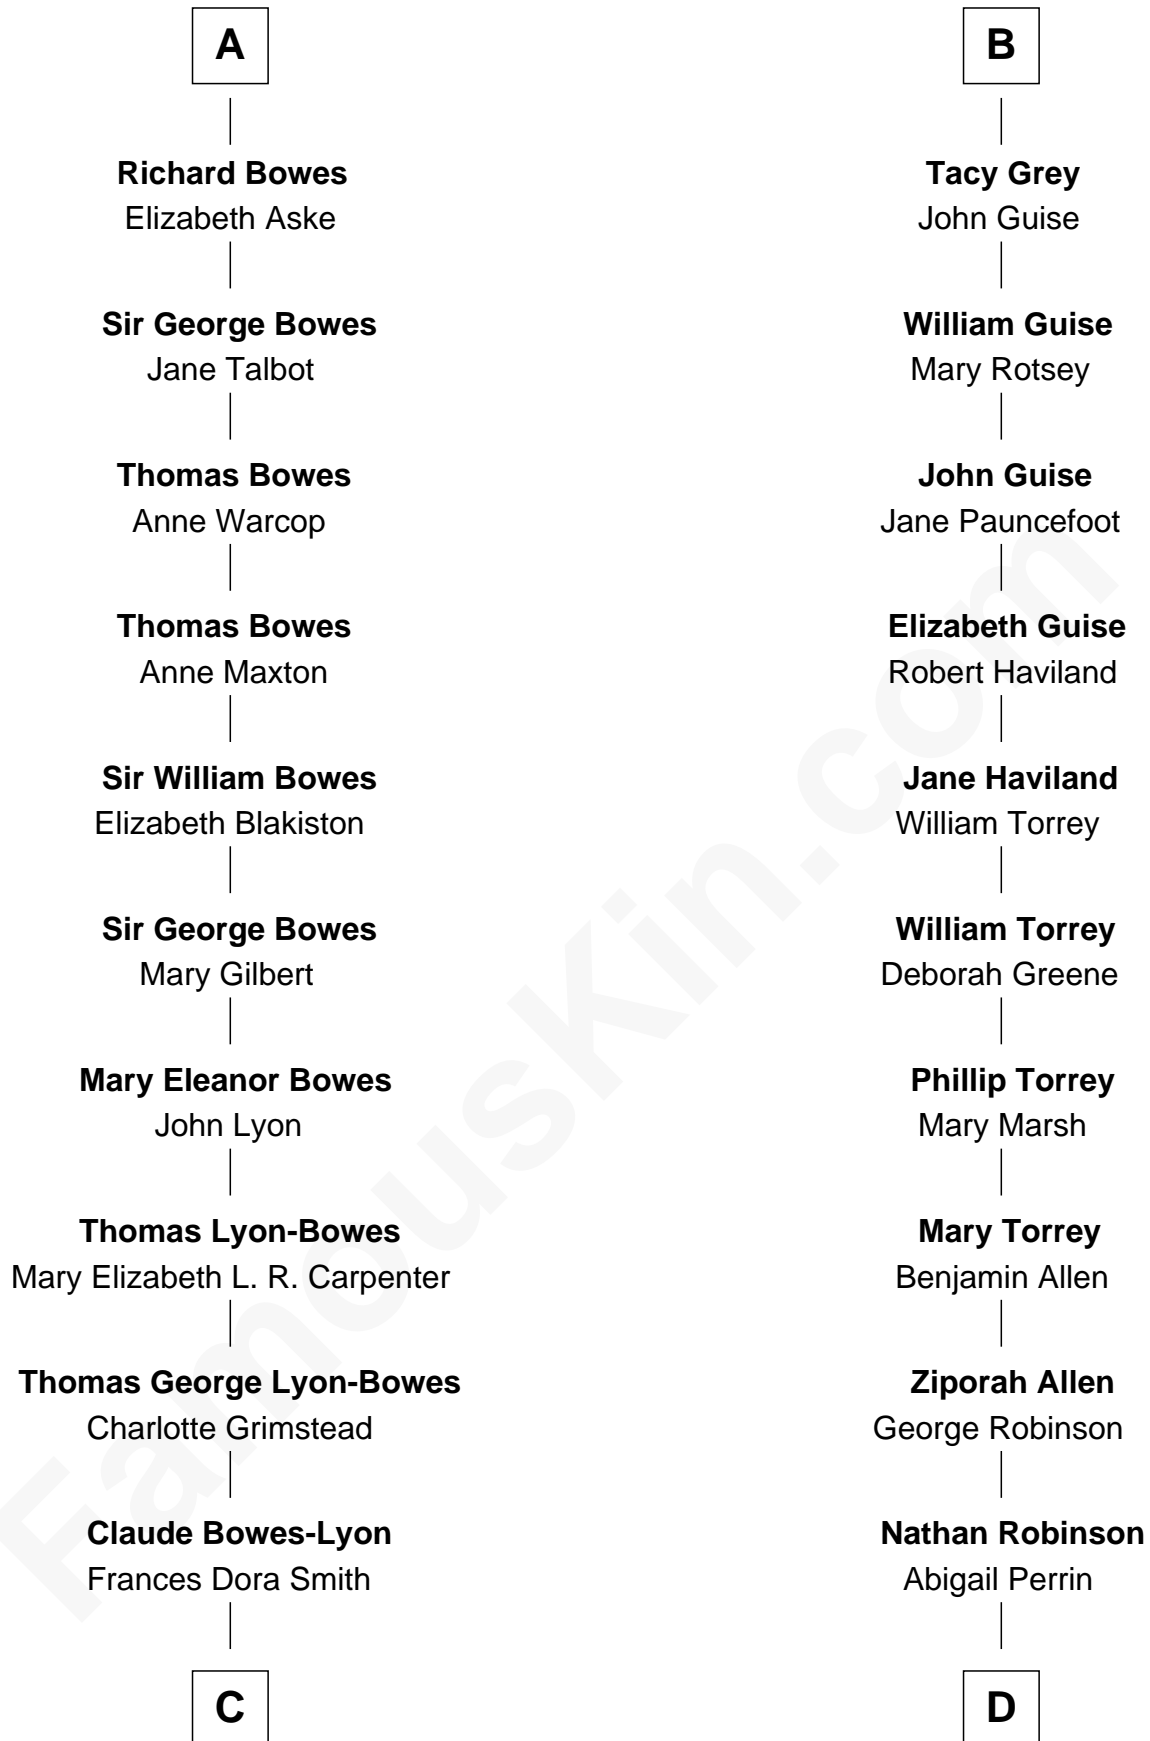

FamousKin.com Relationship Chart of

Queen Elizabeth II

Queen of the United Kingdom

19th cousin 2 times removed of

Raquel Welch

Movie Actress

Sir Edmund Mortimer

Margaret de Fiennes

C

Claude George Bowes-Lyon
Cecilia Nina Cavendish-Bentinck

Elizabeth Bowes-Lyon
George VI, King of the United Kingdom

Queen Elizabeth II
Queen of the United Kingdom

D

Hannah Kent Robinson
Elbridge Gerry Hall