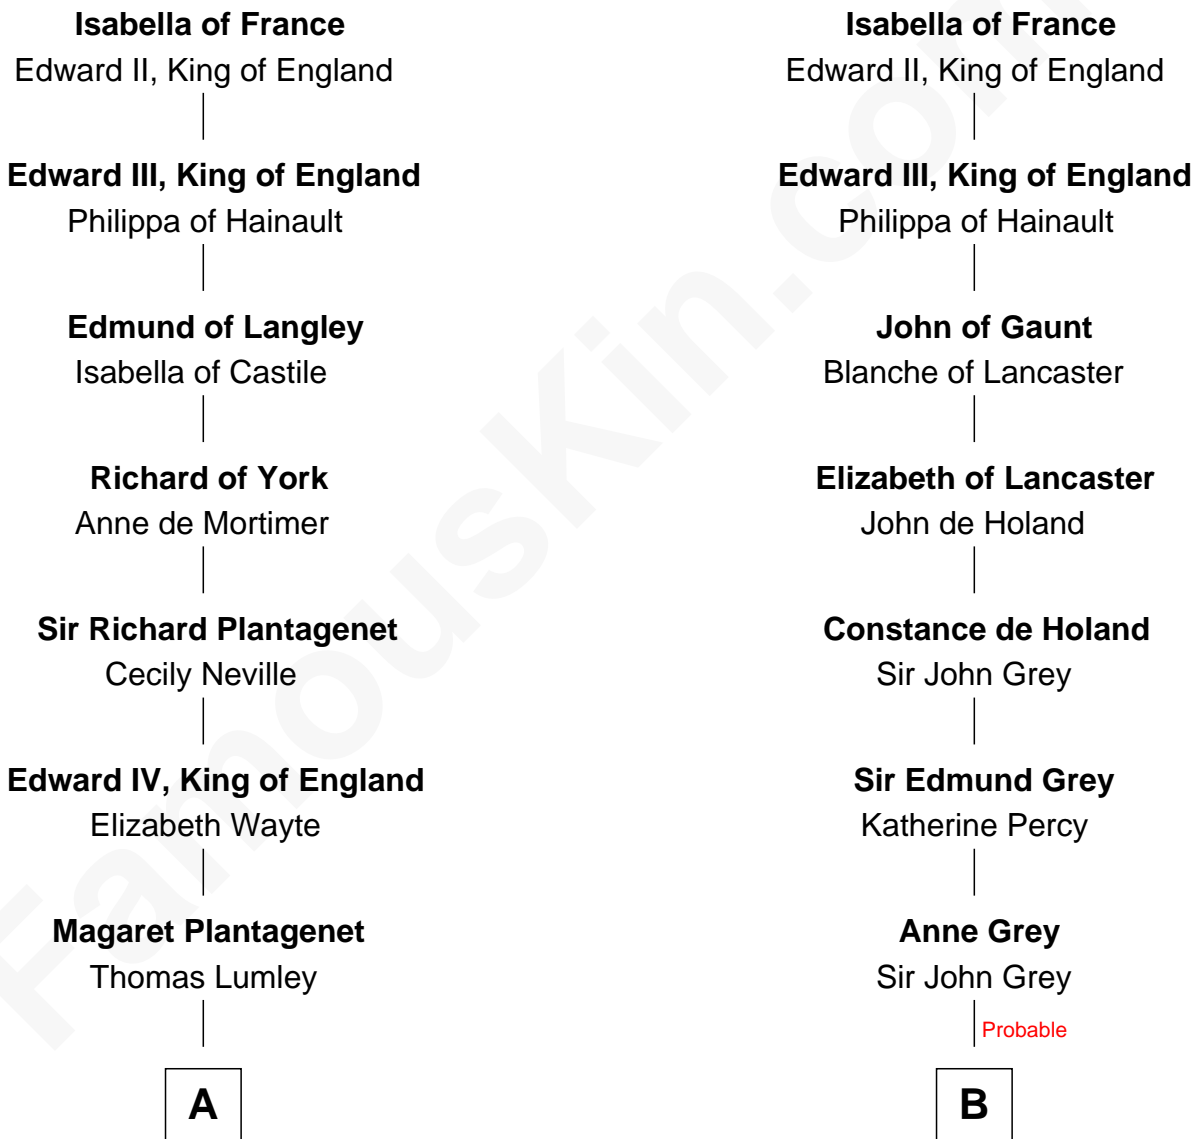

# FamousKin.com Relationship Chart of

**Queen Elizabeth II**

*Queen of the United Kingdom*

21st cousin of

**Raquel Welch**

*Movie Actress*

**King Philip IV of France**

Joan of Navarre

**C**

**Thomas George Lyon-Bowes**

Charlotte Grimstead

**Claude Bowes-Lyon**

Frances Dora Smith

**Claude George Bowes-Lyon**

Cecilia Nina Cavendish-Bentinck

**Elizabeth Bowes-Lyon**

George VI, King of the United Kingdom

**Queen Elizabeth II**

*Queen of the United Kingdom*

**D**

**Hannah Kent Robinson**

Elbridge Gerry Hall

**Justin Smith Hall**

Sarah Mehitable Stanford