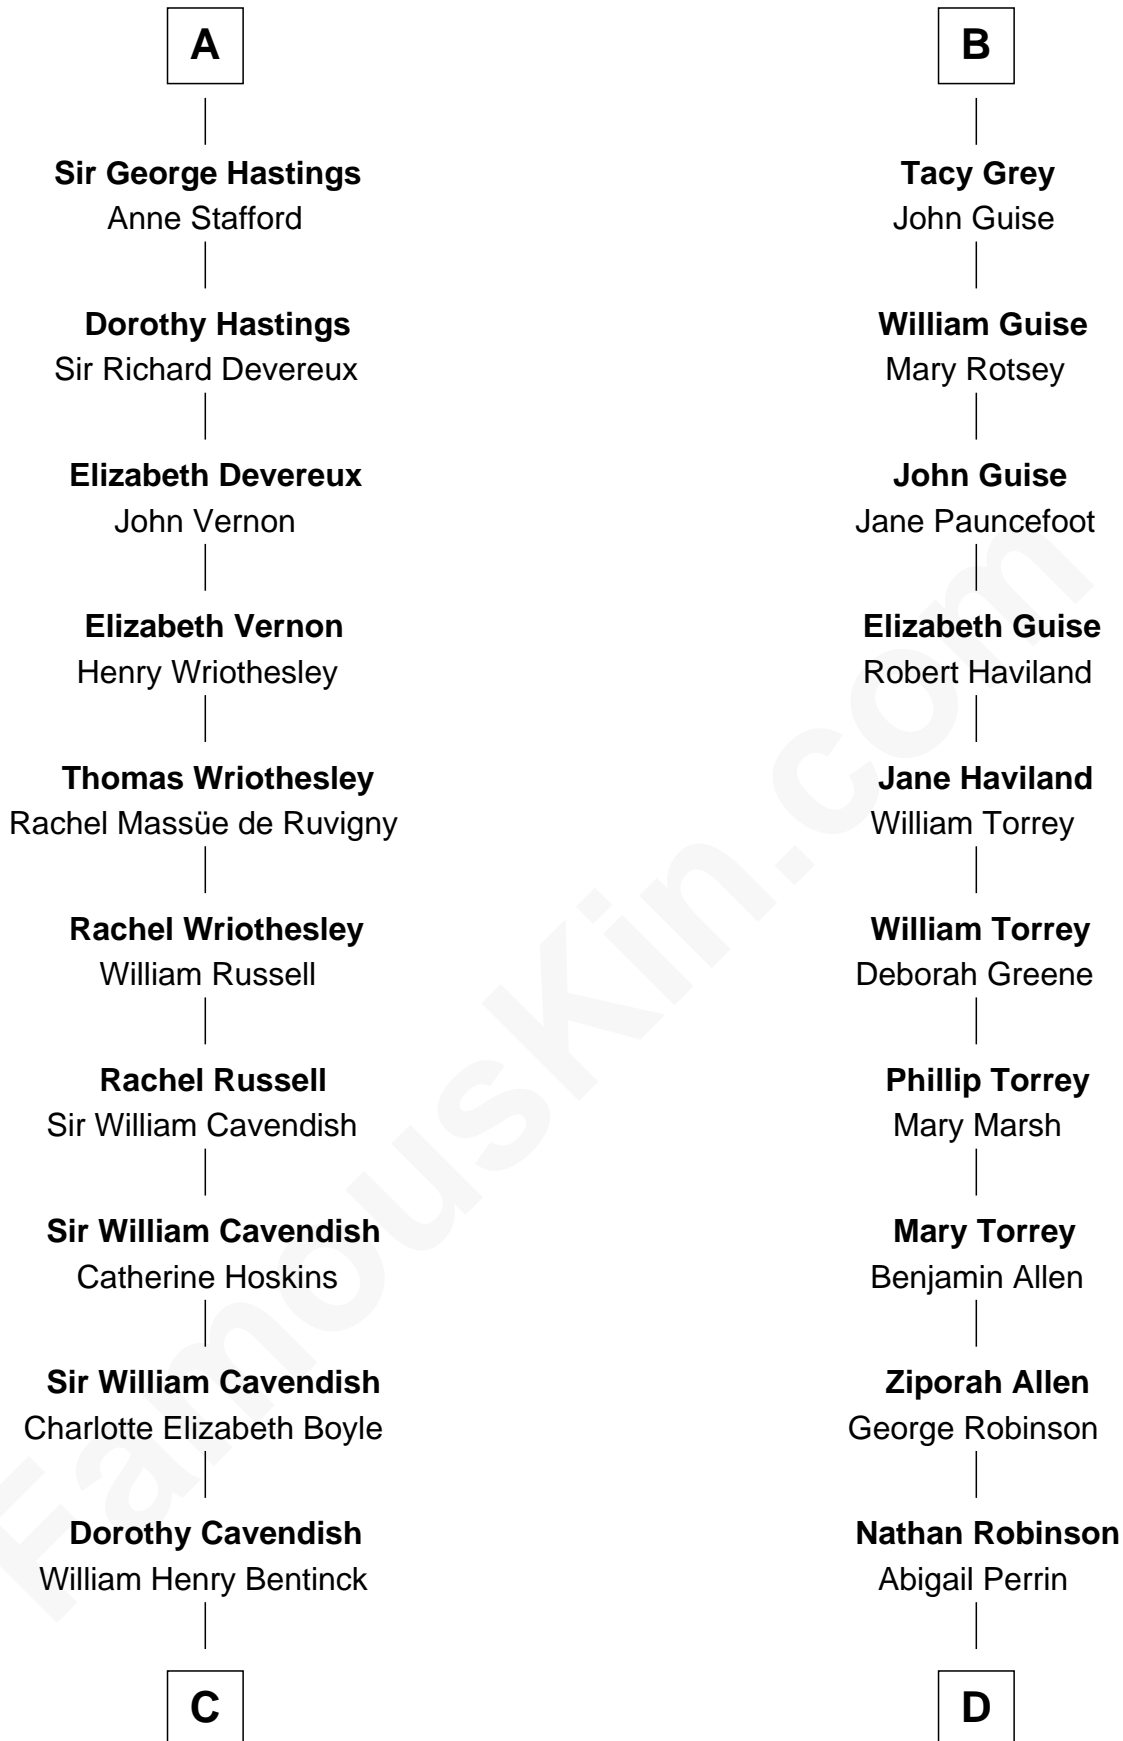

FamousKin.com Relationship Chart of

Queen Elizabeth II

Queen of the United Kingdom

21st cousin of

Raquel Welch

Movie Actress

Sir William de Montagu
Elizabeth de Montfort

William de Montagu
Katherine de Grandison

Philippa de Montagu
Sir Roger de Mortimer

Edmund Mortimer
Philippa Plantagenet

Elizabeth Mortimer
Sir Henry Percy

Sir Henry Percy
Eleanor Neville

Anne Percy
Sir Thomas Hungerford

Mary Hungerford
Sir Edward Hastings

A

William de Montagu
Katherine de Grandison

Philippa de Montagu
Sir Roger de Mortimer

Edmund Mortimer
Philippa Plantagenet

Elizabeth Mortimer
Sir Henry Percy

Sir Henry Percy
Eleanor Neville

Katherine Percy
Sir Edmund Grey

Anne Grey
Sir John Grey

Probable

B

C

D

Charles Augustus Cavendish-Bentinck

Anne Wellesley

Hannah Kent Robinson